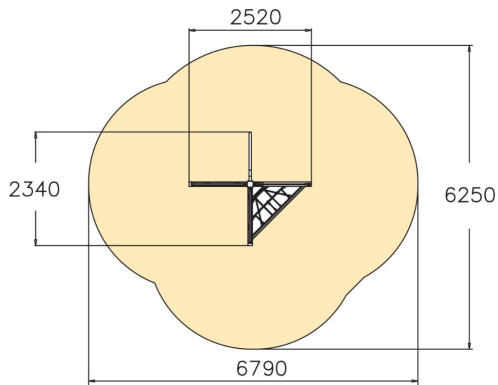

150111M

Athena

User age	4+
Number of users	12
Product length, mm	2520
Product width, mm	2340
Product height, mm	3430
Impact area, m <sup>2</sup>	30.8
Falling space, m <sup>2</sup>	30.8
Height required, mm	4250
Max. free fall height, mm	2740
Safety info	EN 1176-1, (11) TÜV
Installation time (for 1), H	12
Foundation options	deep_mounting surface_mounting
Wood	