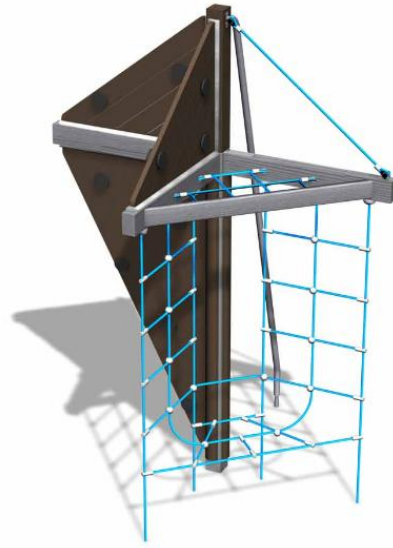

150111M

Athena

User age	4+
Number of users	12
Product length, mm	2520
Product width, mm	2340
Product height, mm	3430
Impact area, m ²	30.8
Falling space, m ²	30.8
Height required, mm	4250
Max. free fall height, mm	2740
Safety info	EN 1176-1, (11) TÜV
Installation time (for 1), H	12
Foundation options	Deep mounting Surface mounting
Wood	