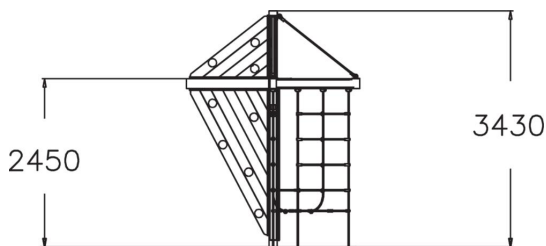

150111M

Athena

User age	4+
Number of users	12
Product length, mm	2520
Product width, mm	2340
Product height, mm	3430
Impact area, m <sup>2</sup>	30.8
Falling space, m <sup>2</sup>	30.8
Height required, mm	4250
Max. free fall height, mm	2740
Safety info	EN 1176-1, (11) TÜV
Installation time (for 1), H	12
Foundation options	deep_mounting surface_mounting
Wood	