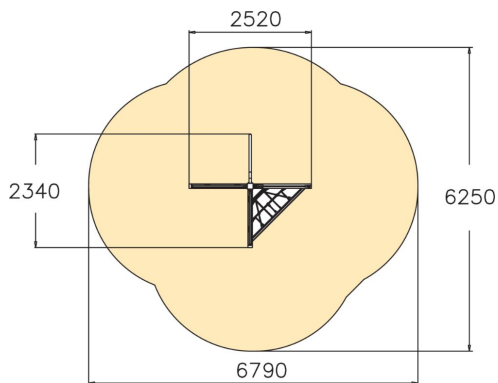

150111M

Athena

User age	4+
Number of users	12
Product length, mm	2520
Product width, mm	2340
Product height, mm	3430
Impact area, m ²	30.8
Falling space, m ²	30.8
Height required, mm	4250
Max. free fall height, mm	2740
Safety info	EN 1176-1, (11) TÜV
Installation time (for 1), H	12
Foundation options	Deep mounting Surface mounting
Wood	