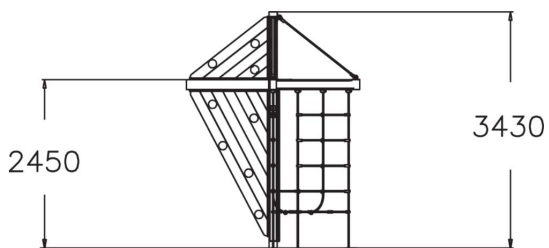

150111M

Athena

User age	4+
Number of users	12
Product length, mm	2520
Product width, mm	2340
Product height, mm	3430
Impact area, m ²	30.8
Falling space, m ²	30.8
Height required, mm	4250
Max. free fall height, mm	2740
Safety info	EN 1176-1, (11) TÜV
Installation time (for 1), H	12
Foundation options	Deep mounting Surface mounting
Wood	