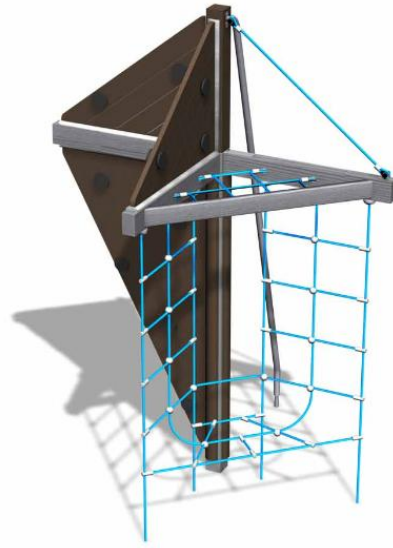

150111M

Athena

User age	4+
Number of users	12
Product length, mm	2520
Product width, mm	2340
Product height, mm	3430
Impact area, m <sup>2</sup>	30.8
Falling space, m <sup>2</sup>	30.8
Height required, mm	4250
Max. free fall height, mm	2740
Safety info	EN 1176-1, (11) TÜV
Installation time (for 1), H	12
Foundation options	deep_mounting surface_mounting
Wood	