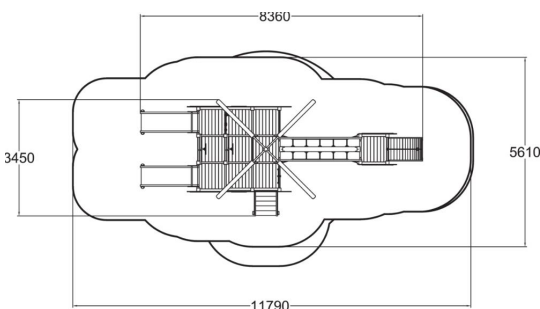

-  Bridges
1
-  Climbing
1
-  Play panels
6
-  Slides
2
-  Towers
3

User age	3+
Number of users	25
Product length, mm	8360
Product width, mm	3450
Product height, mm	3810
Impact area, m ²	52
Falling space, m ²	55.1
Height required, mm	3810
Max. free fall height, mm	1470
Safety info	EN 1176-1, 3 TÜV
Installation time (for 1), H	18
Foundation options	deep_mounting
Wood	