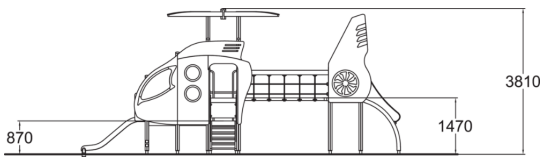

-  Bridges
1
-  Climbing
1
-  Play panels
6
-  Slides
2
-  Towers
3

User age	3+
Number of users	25
Product length, mm	8360
Product width, mm	3450
Product height, mm	3810
Impact area, m ²	52
Falling space, m ²	55.1
Height required, mm	3810
Max. free fall height, mm	1470
Safety info	EN 1176-1, 3 TÜV
Installation time (for 1), H	18
Foundation options	deep_mounting
Wood	