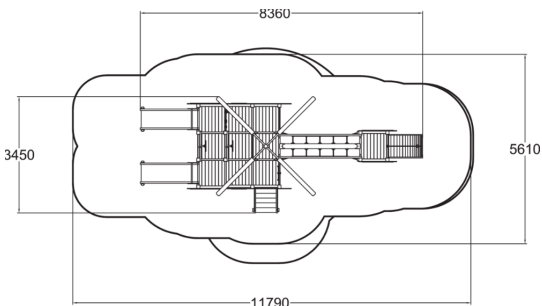

-  Bridges
1
-  Climbing
1
-  Play panels
6
-  Slides
2
-  Towers
3

User age	3+
Number of users	25
Product length, mm	8360
Product width, mm	3450
Product height, mm	3810
Impact area, m ²	52
Falling space, m ²	55.1
Height required, mm	3810
Max. free fall height, mm	1470
Safety info	EN 1176-1, 3 TÜV
Installation time (for 1), H	18
Foundation options	deep_mounting
Wood	