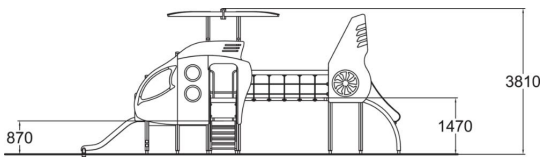

-  Bridges
1
-  Climbing
1
-  Play panels
6
-  Slides
2
-  Towers
3

User age	3+
Number of users	25
Product length, mm	8360
Product width, mm	3450
Product height, mm	3810
Impact area, m ²	52
Falling space, m ²	55.1
Height required, mm	3810
Max. free fall height, mm	1470
Safety info	EN 1176-1, 3 TÜV
Installation time (for 1), H	18
Foundation options	deep_mounting
Wood	