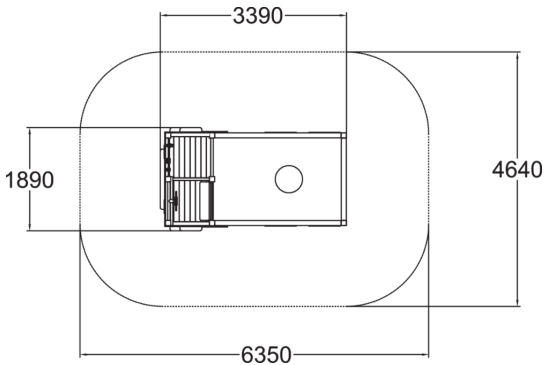

-  Play panels
2
-  Sandplay
1
-  Towers
2

User age	1+
Number of users	5
Product length, mm	3390
Product width, mm	1890
Product height, mm	1710
Falling space, m ²	27.6
Height required, mm	2100
Max. free fall height, mm	570
Safety info	EN 1176-1 TÜV
Installation time (for 1), H	10.5
Foundation options	deep_mounting
Wood	
Colour of walls and HPL	