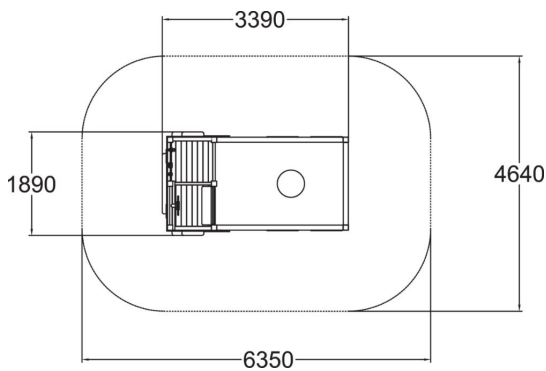

-  Play panels
2
-  Sandplay
1
-  Towers
2

User age	1+
Number of users	5
Product length, mm	3390
Product width, mm	1890
Product height, mm	1710
Falling space, m ²	27.6
Height required, mm	2100
Max. free fall height, mm	570
Safety info	EN 1176-1 TÜV
Installation time (for 1), H	10.5
Foundation options	Deep mounting
Wood	
Colour of walls and HPL	