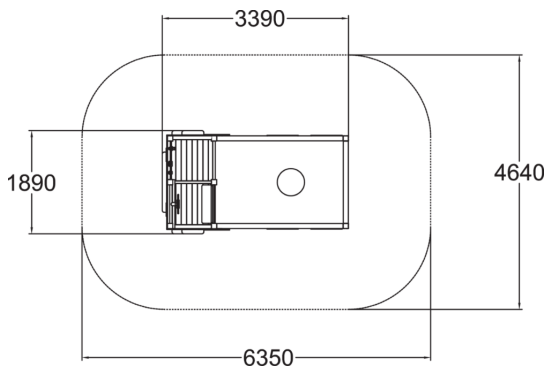

-  Play panels
2
-  Sandplay
1
-  Towers
2

User age	1+
Number of users	5
Product length, mm	3390
Product width, mm	1890
Product height, mm	1710
Falling space, m ²	27.6
Height required, mm	2100
Max. free fall height, mm	570
Safety info	EN 1176-1 TÜV
Installation time (for 1), H	10.5
Foundation options	deep_mounting
Wood	
Colour of walls and HPL	