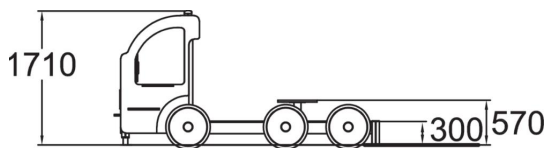

-  Play panels
2
-  Sandplay
1
-  Towers
2

User age	1+
Number of users	5
Product length, mm	3390
Product width, mm	1890
Product height, mm	1710
Falling space, m ²	27.6
Height required, mm	2100
Max. free fall height, mm	570
Safety info	EN 1176-1 TÜV
Installation time (for 1), H	10.5
Foundation options	Deep mounting
Wood	
Colour of walls and HPL	