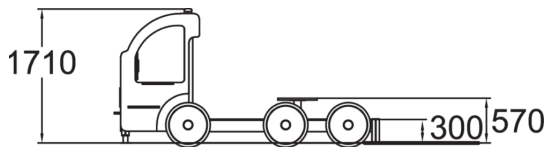

-  Play panels
2
-  Sandplay
1
-  Towers
2

User age	1+
Number of users	5
Product length, mm	3390
Product width, mm	1890
Product height, mm	1710
Falling space, m ²	27.6
Height required, mm	2100
Max. free fall height, mm	570
Safety info	EN 1176-1 TÜV
Installation time (for 1), H	10.5
Foundation options	deep_mounting
Wood	
Colour of walls and HPL	