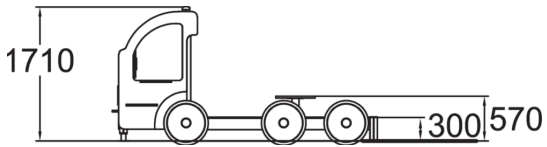

-  Play panels
2
-  Sandplay
1
-  Towers
2

User age	1+
Number of users	5
Product length, mm	3390
Product width, mm	1890
Product height, mm	1710
Falling space, m ²	27.6
Height required, mm	2100
Max. free fall height, mm	570
Safety info	EN 1176-1 TÜV
Installation time (for 1), H	10.5
Foundation options	deep_mounting
Wood	
Colour of walls and HPL	