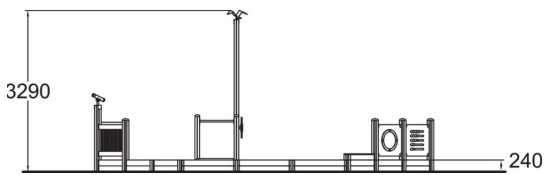

137850

Sandbox Boat

User age	1+
Number of users	19
Product length, mm	6930
Product width, mm	3530
Product height, mm	3290
Impact area, m ²	2
Falling space, m ²	49.7
Height required, mm	3290
Max. free fall height, mm	380
Safety info	EN 1176-1 TÜV
Installation time (for 1), H	8.5
Foundation options	deep_mounting