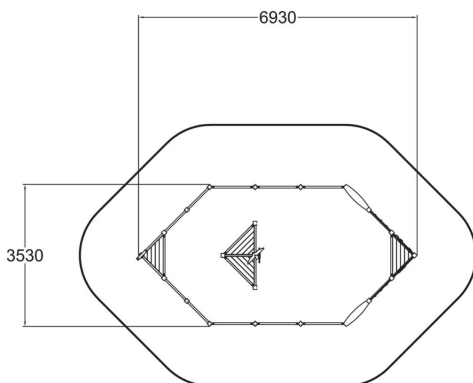

137850

Sandbox Boat

User age	1+
Number of users	19
Product length, mm	6930
Product width, mm	3530
Product height, mm	3290
Impact area, m ²	2
Falling space, m ²	49.7
Height required, mm	3290
Max. free fall height, mm	380
Safety info	EN 1176-1 TÜV
Installation time (for 1), H	8.5
Foundation options	deep_mounting