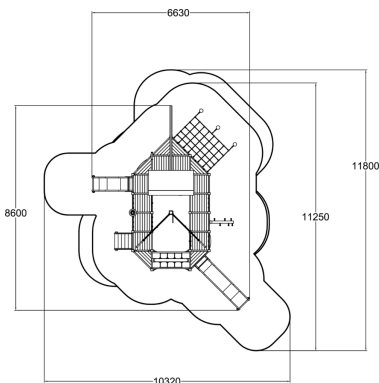

-  Bridges
2
-  Climbing
3
-  Play panels
14
-  Roofs
1
-  Slides
2
-  Towers
4

Ships and boats as a play structure are one of the playground classics. The Fishing Ship with its many play functions makes it possible for everybody to play. Easy access via stairs makes allows smaller children to enjoy the activities on the upper deck. Children get to challenge their skills and abilities in various climbing and balancing activities, and use their imagination creating stories as the ships crew. The ground level maze and surfaces creates multiple opportunities for traditional play and roleplay. The frame of the Fishing Ship is impregnated glue laminated timber made from Nordic pine. Paneling and walls are made from HPL. Ropes are vinyl covered steel wire. The product has been designed for public outdoor use.

User age	3+
Number of users	30
Product length, mm	8600
Product width, mm	6630
Product height, mm	6170
Impact area, m ²	66.7
Falling space, m ²	73.8
Height required, mm	6170
Max. free fall height, mm	1470
Safety info	EN 1176-1, 3 TÜV
Installation time (for 1), H	32
Foundation options	deep_mounting
Wood	
Metal	
Ropes	