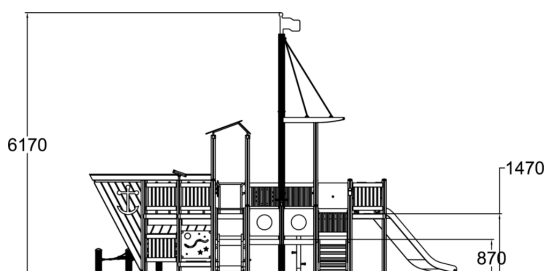

-  Bridges
2
-  Climbing
3
-  Play panels
14
-  Roofs
1
-  Slides
2
-  Towers
4

Ships and boats as a play structure are one of the playground classics. The Fishing Ship with its many play functions makes it possible for everybody to play. Easy access via stairs makes allows smaller children to enjoy the activities on the upper deck. Children get to challenge their skills and abilities in various climbing and balancing activities, and use their imagination creating stories as the ships crew. The ground level maze and surfaces creates multiple opportunities for traditional play and roleplay. The frame of the Fishing Ship is impregnated glue laminated timber made from Nordic pine. Paneling and walls are made from HPL. Ropes are vinyl covered steel wire. The product has been designed for public outdoor use.

User age	3+
Number of users	30
Product length, mm	8600
Product width, mm	6630
Product height, mm	6170
Impact area, m ²	66.7
Falling space, m ²	73.8
Height required, mm	6170
Max. free fall height, mm	1470
Safety info	EN 1176-1, 3 TÜV
Installation time (for 1), H	32
Foundation options	deep_mounting
Wood	
Metal	
Ropes	