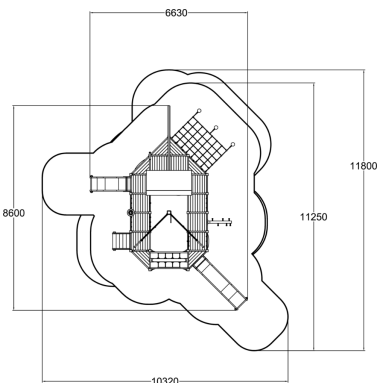

-  Bridges
2
-  Climbing
3
-  Play panels
14
-  Roofs
1
-  Slides
2
-  Towers
4

Ships and boats as a play structure are one of the playground classics. The Fishing Ship with its many play functions makes it possible for everybody to play. Easy access via stairs makes allows smaller children to enjoy the activities on the upper deck. Children get to challenge their skills and abilities in various climbing and balancing activities, and use their imagination creating stories as the ships crew. The ground level maze and surfaces creates multiple opportunities for traditional play and roleplay. The frame of the Fishing Ship is impregnated glue laminated timber made from Nordic pine. Paneling and walls are made from HPL. Ropes are vinyl covered steel wire. The product has been designed for public outdoor use.

User age	3+
Number of users	30
Product length, mm	8600
Product width, mm	6630
Product height, mm	6170
Impact area, m ²	66.7
Falling space, m ²	73.8
Height required, mm	6170
Max. free fall height, mm	1470
Safety info	EN 1176-1, 3 TÜV
Installation time (for 1), H	32
Foundation options	deep_mounting
Wood	
Metal	
Ropes	