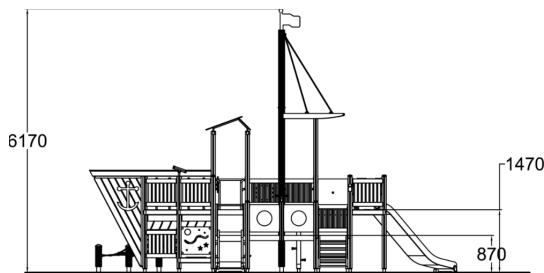

-  Bridges
2
-  Climbing
3
-  Play panels
14
-  Roofs
1
-  Slides
2
-  Towers
4

Ships and boats as a play structure are one of the playground classics. The Fishing Ship with its many play functions makes it possible for everybody to play. Easy access via stairs makes allows smaller children to enjoy the activities on the upper deck. Children get to challenge their skills and abilities in various climbing and balancing activities, and use their imagination creating stories as the ships crew. The ground level maze and surfaces creates multiple opportunities for traditional play and roleplay. The frame of the Fishing Ship is impregnated glue laminated timber made from Nordic pine. Paneling and walls are made from HPL. Ropes are vinyl covered steel wire. The product has been designed for public outdoor use.

User age	3+
Number of users	30
Product length, mm	8600
Product width, mm	6630
Product height, mm	6170
Impact area, m ²	66.7
Falling space, m ²	73.8
Height required, mm	6170
Max. free fall height, mm	1470
Safety info	EN 1176-1, 3 TÜV
Installation time (for 1), H	32
Foundation options	deep_mounting
Wood	
Metal	
Ropes	