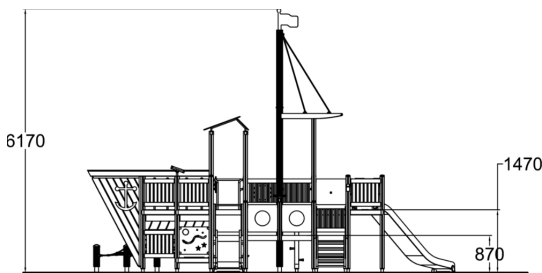

-  Bridges
2
-  Climbing
3
-  Play panels
14
-  Roofs
1
-  Slides
2
-  Towers
4

Ships and boats as a play structure are one of the playground classics. The Fishing Ship with its many play functions makes it possible for everybody to play. Easy access via stairs makes allows smaller children to enjoy the activities on the upper deck. Children get to challenge their skills and abilities in various climbing and balancing activities, and use their imagination creating stories as the ships crew. The ground level maze and surfaces creates multiple opportunities for traditional play and roleplay. The frame of the Fishing Ship is impregnated glue laminated timber made from Nordic pine. Paneling and walls are made from HPL. Ropes are vinyl covered steel wire. The product has been designed for public outdoor use.

User age	3+
Number of users	30
Product length, mm	8600
Product width, mm	6630
Product height, mm	6170
Impact area, m ²	66.7
Falling space, m ²	73.8
Height required, mm	6170
Max. free fall height, mm	1470
Safety info	EN 1176-1, 3 TÜV
Installation time (for 1), H	32
Foundation options	deep_mounting
Wood	
Metal	
Ropes	