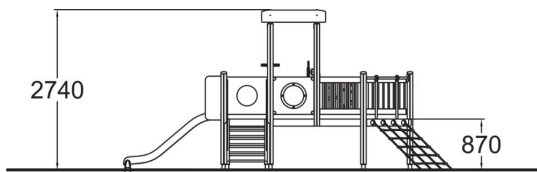

-  Climbing  
1
-  Play panels  
8
-  Roofs  
1
-  Slides  
1
-  Towers  
1

User age	1+
Number of users	8
Product length, mm	5660
Product width, mm	2530
Product height, mm	2740
Impact area, m <sup>2</sup>	32.2
Falling space, m <sup>2</sup>	37
Height required, mm	2740
Max. free fall height, mm	1000
Safety info	EN 1176-1, 3 TÜV
Installation time (for 1), H	14
Foundation options	Deep mounting