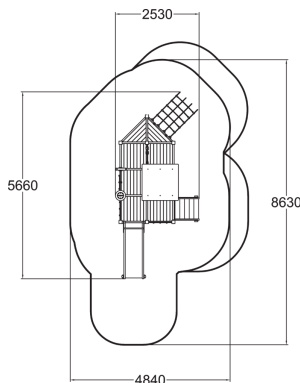

User age	1+
Number of users	8
Product length, mm	5660
Product width, mm	2530
Product height, mm	2740
Impact area, m ²	32.2
Falling space, m ²	37
Height required, mm	2740
Max. free fall height, mm	1000
Safety info	EN 1176-1, 3 TÜV
Installation time (for 1), H	14
Foundation options	underground
Wood	
Colour of walls and HPL	
Ropes	