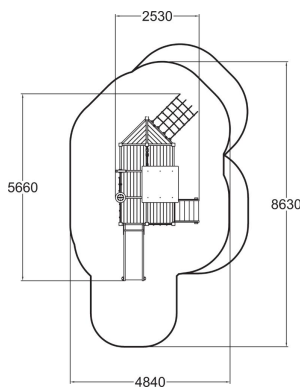

-  Climbing  
1
-  Play panels  
8
-  Roofs  
1
-  Slides  
1
-  Towers  
1

User age	1+
Number of users	8
Product length, mm	5660
Product width, mm	2530
Product height, mm	2740
Impact area, m <sup>2</sup>	32.2
Falling space, m <sup>2</sup>	37
Height required, mm	2740
Max. free fall height, mm	1000
Safety info	EN 1176-1, 3 TÜV
Installation time (for 1), H	14
Foundation options	Deep mounting