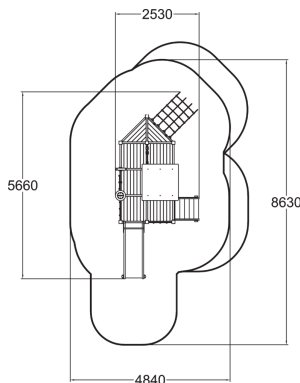

User age	1+
Number of users	8
Product length, mm	5660
Product width, mm	2530
Product height, mm	2740
Impact area, m ²	32.2
Falling space, m ²	37
Height required, mm	2740
Max. free fall height, mm	1000
Safety info	EN 1176-1, 3 TÜV
Installation time (for 1), H	14
Foundation options	deep_mounting
Wood	
Ropes	