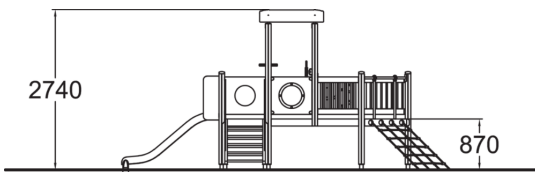

User age	1+
Number of users	8
Product length, mm	5660
Product width, mm	2530
Product height, mm	2740
Impact area, m ²	32.2
Falling space, m ²	37
Height required, mm	2740
Max. free fall height, mm	1000
Safety info	EN 1176-1, 3 TÜV
Installation time (for 1), H	14
Foundation options	deep_mounting
Wood	
Ropes	