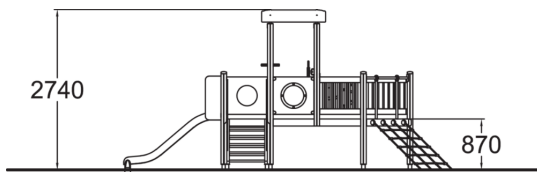

User age	1+
Number of users	8
Product length, mm	5660
Product width, mm	2530
Product height, mm	2740
Impact area, m ²	32.2
Falling space, m ²	37
Height required, mm	2740
Max. free fall height, mm	1000
Safety info	EN 1176-1, 3 TÜV
Installation time (for 1), H	14
Foundation options	underground
Wood	
Colour of walls and HPL	
Ropes	