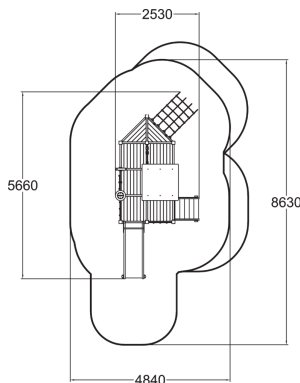

User age	1+
Number of users	8
Product length, mm	5660
Product width, mm	2530
Product height, mm	2740
Impact area, m <sup>2</sup>	32.2
Falling space, m <sup>2</sup>	37
Height required, mm	2740
Max. free fall height, mm	1000
Safety info	EN 1176-1, 3 TÜV
Installation time (for 1), H	14
Foundation options	deep_mounting
Wood	
Ropes	