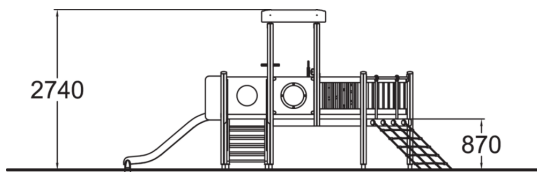

User age	1+
Number of users	8
Product length, mm	5660
Product width, mm	2530
Product height, mm	2740
Impact area, m <sup>2</sup>	32.2
Falling space, m <sup>2</sup>	37
Height required, mm	2740
Max. free fall height, mm	1000
Safety info	EN 1176-1, 3 TÜV
Installation time (for 1), H	14
Foundation options	deep_mounting
Wood	
Ropes	