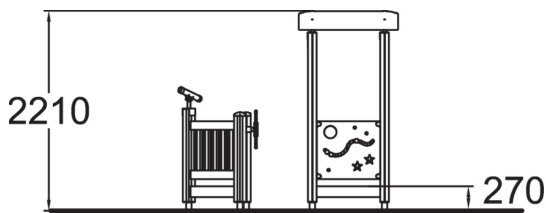

-  Play panels  
2
-  Roofs  
1
-  Towers  
2

User age	1+
Number of users	4
Product length, mm	2430
Product width, mm	1270
Product height, mm	2210
Falling space, m <sup>2</sup>	17.5
Height required, mm	2210
Max. free fall height, mm	270
Safety info	EN 1176-1 TÜV
Installation time (for 1), H	5
Foundation options	deep_mounting
Wood	