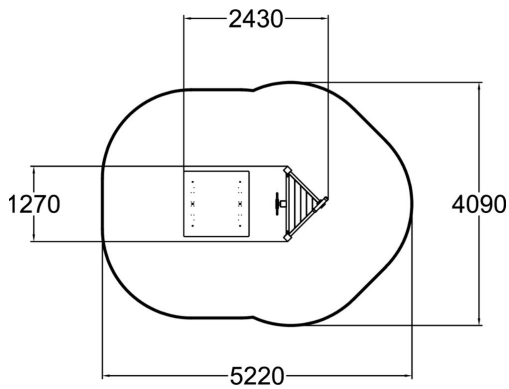

-  Play panels
2
-  Roofs
1
-  Towers
2

User age	1+
Number of users	4
Product length, mm	2430
Product width, mm	1270
Product height, mm	2210
Falling space, m ²	17.5
Height required, mm	2210
Max. free fall height, mm	270
Safety info	EN 1176-1 TÜV
Installation time (for 1), H	5
Foundation options	Deep mounting