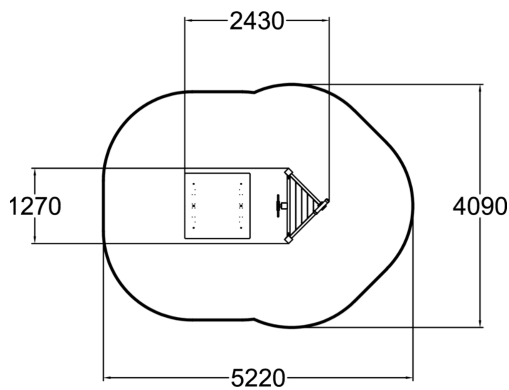

-  Play panels  
2
-  Roofs  
1
-  Towers  
2

User age	1+
Number of users	4
Product length, mm	2430
Product width, mm	1270
Product height, mm	2210
Falling space, m <sup>2</sup>	17.5
Height required, mm	2210
Max. free fall height, mm	270
Safety info	EN 1176-1 TÜV
Installation time (for 1), H	5
Foundation options	deep_mounting
Wood	