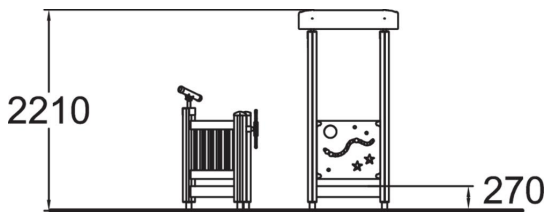

-  Play panels
2
-  Roofs
1
-  Towers
2

User age	1+
Number of users	4
Product length, mm	2430
Product width, mm	1270
Product height, mm	2210
Falling space, m ²	17.5
Height required, mm	2210
Max. free fall height, mm	270
Safety info	EN 1176-1 TÜV
Installation time (for 1), H	5
Foundation options	Deep mounting