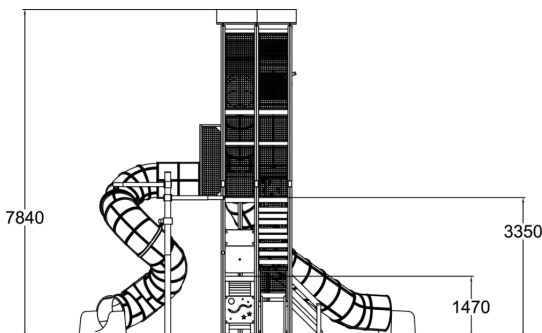

-  Climbing  
2
-  Play panels  
3
-  Roofs  
1
-  Slides  
3
-  Towers  
4

One of the best features of a playground is a tower where you can climb up to see the surroundings from a birds' perspective! This nearly eight meters tall tower offers the view safely behind the metal mesh walls. The see-through floor and wall panels, big tube slides, activity panels and many more features in this landmark will make long lasting memories to everyone! Choose the colours of the laminate wall panels and the posts to match with your design! Play panels: Labyrinth, Roulette and Starfish

User age	2+
Number of users	36
Product length, mm	11210
Product width, mm	8050
Product height, mm	7840
Impact area, m <sup>2</sup>	43.2
Falling space, m <sup>2</sup>	45.5
Height required, mm	8000
Max. free fall height, mm	1470
Safety info	EN 1176-1, 3 TÜV
Installation time (for 1), H	42
Wood	
Metal	
Colour of walls and HPL	
Ropes	