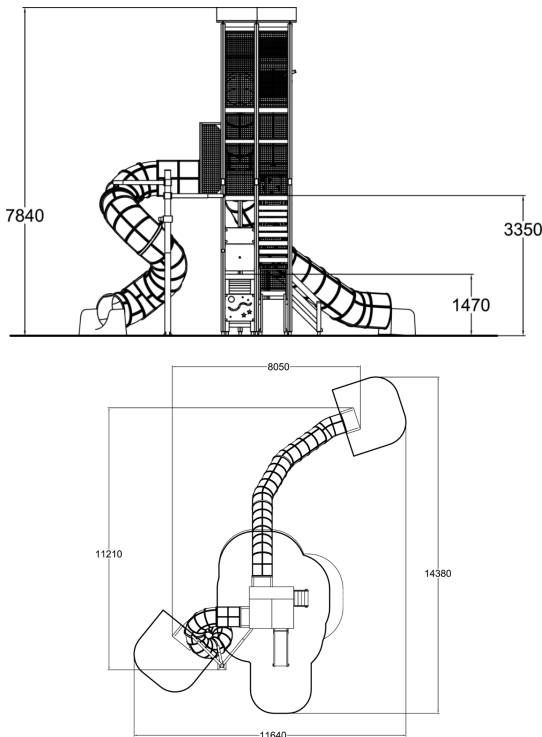

-  Climbing  
2
-  Play panels  
3
-  Roofs  
1
-  Slides  
3
-  Towers  
4

One of the best features of a playground is a tower where you can climb up to see the surroundings from a birds' perspective! This nearly eight meters tall tower offers the view safely behind the metal mesh walls. The see-through floor and wall panels, big tube slides, activity panels and many more features in this landmark will make long lasting memories to everyone! Choose the colours of the laminate wall panels and the posts to match with your design! Play panels: Labyrinth, Roulette and Starfish

User age	2+
Number of users	36
Product length, mm	11210
Product width, mm	8050
Product height, mm	7840
Impact area, m <sup>2</sup>	43.2
Falling space, m <sup>2</sup>	45.5
Height required, mm	8000
Max. free fall height, mm	1470
Safety info	EN 1176-1, 3 TÜV
Installation time (for 1), H	42
Wood	
Metal	
Colour of walls and HPL	
Ropes	