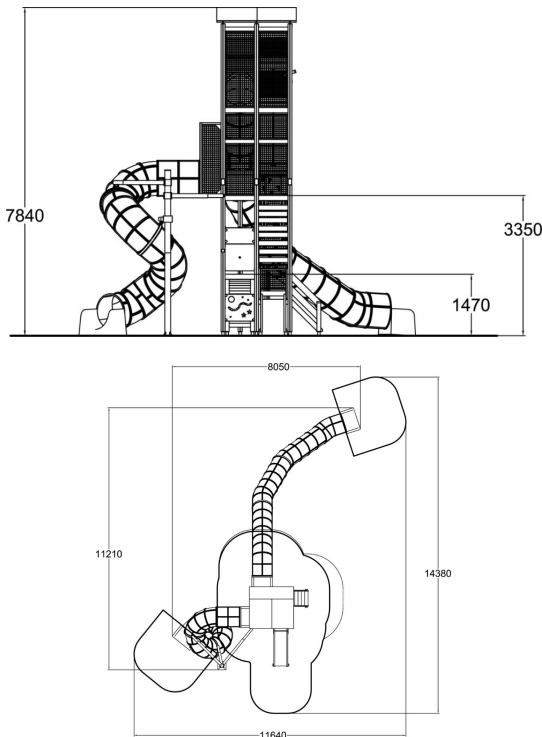

-  Climbing  
2
-  Play panels  
3
-  Roofs  
1
-  Slides  
3
-  Towers  
4

One of the best features of a playground is a tower where you can climb up to see the surroundings from a birds' perspective! This nearly eight meters tall tower offers the view safely behind the metal mesh walls. The see-through floor and wall panels, big tube slides, activity panels and many more features in this landmark will make long lasting memories to everyone! Choose the colours of the laminate wall panels and the posts to match with your design! Play panels: Labyrinth, Roulette and Starfish

User age	2+
Number of users	36
Product length, mm	11210
Product width, mm	8050
Product height, mm	7840
Impact area, m <sup>2</sup>	43.2
Falling space, m <sup>2</sup>	45.5
Height required, mm	8000
Max. free fall height, mm	1470
Installation time (for 1), H	42