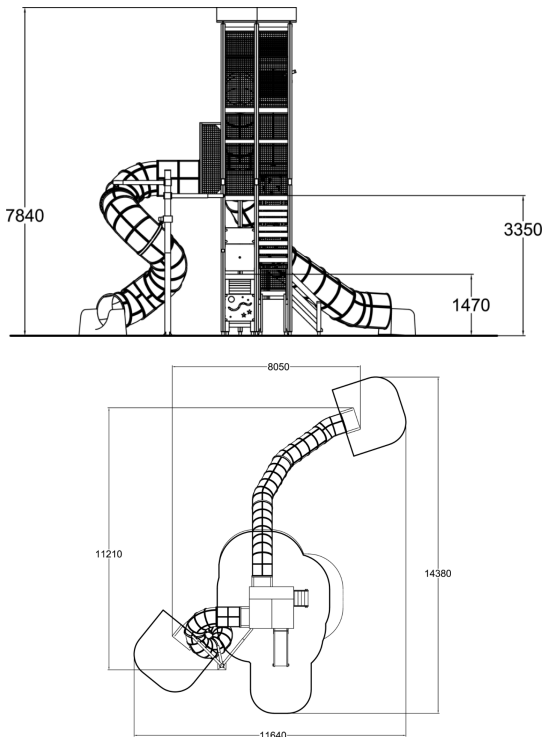

-  Climbing
2
-  Play panels
3
-  Roofs
1
-  Slides
3
-  Towers
4

One of the best features of a playground is a tower where you can climb up to see the surroundings from a birds' perspective! This nearly eight meters tall tower offers the view safely behind the metal mesh walls. The see-through floor and wall panels, big tube slides, activity panels and many more features in this landmark will make long lasting memories to everyone! Choose the colours of the laminate wall panels and the posts to match with your design! Play panels: Labyrinth, Roulette and Starfish

User age	2+
Number of users	36
Product length, mm	11210
Product width, mm	8050
Product height, mm	7840
Impact area, m ²	43.2
Falling space, m ²	45.5
Height required, mm	8000
Max. free fall height, mm	1470
Safety info	EN 1176-1, 3 TÜV
Installation time (for 1), H	42
Wood	
Metal	
Colour of walls and HPL	
Ropes	