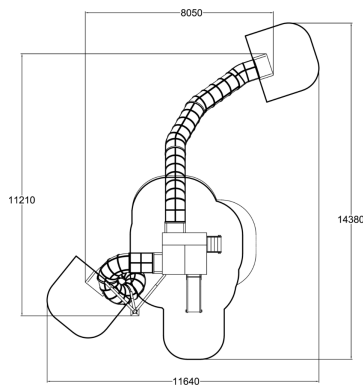

-  Climbing  
2
-  Play panels  
3
-  Roofs  
1
-  Slides  
3
-  Towers  
4

One of the best features of a playground is a tower where you can climb up to see the surroundings from a birds' perspective! This nearly eight meters tall tower offers the view safely behind the metal mesh walls. The see-through floor and wall panels, big tube slides, activity panels and many more features in this landmark will make long lasting memories to everyone! Choose the colours of the laminate wall panels and the posts to match with your design! Play panels: Labyrinth, Roulette and Starfish

User age	2+
Number of users	36
Product length, mm	11210
Product width, mm	8050
Product height, mm	7840
Impact area, m <sup>2</sup>	43.2
Falling space, m <sup>2</sup>	45.5
Height required, mm	8000
Max. free fall height, mm	1470
Safety info	EN 1176-1, 3 TÜV
Installation time (for 1), H	42
Wood	
Metal	
Colour of walls and HPL	
Ropes	