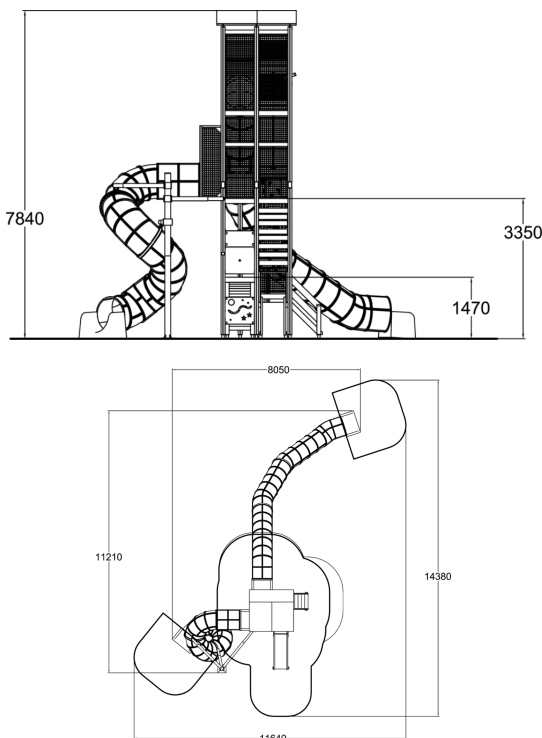

-  Climbing
2
-  Play panels
3
-  Roofs
1
-  Slides
3
-  Towers
4

One of the best features of a playground is a tower where you can climb up to see the surroundings from a birds' perspective! This nearly eight meters tall tower offers the view safely behind the metal mesh walls. The see-through floor and wall panels, big tube slides, activity panels and many more features in this landmark will make long lasting memories to everyone! Choose the colours of the laminate wall panels and the posts to match with your design! Play panels: Labyrinth, Roulette and Starfish

User age	2+
Number of users	36
Product length, mm	11210
Product width, mm	8050
Product height, mm	7840
Impact area, m ²	43.2
Falling space, m ²	45.5
Height required, mm	8000
Max. free fall height, mm	1470
Safety info	EN 1176-1, 3 TÜV
Installation time (for 1), H	42
Wood	
Metal	
Colour of walls and HPL	
Ropes	