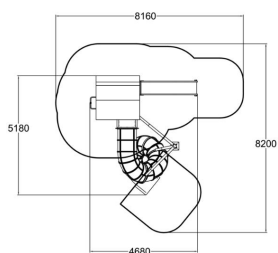

-  Climbing
4
-  Roofs
1
-  Slides
3
-  Towers
4

One of the best features of a playground is a tower where you can climb up to see the surroundings from a birds' perspective! This nearly six meters tall tower offers the view safely behind the metal mesh walls. The exciting rope net floor, see through wall panels, tube slide and many more features in this landmark will make long lasting memories to everyone! Choose the colours of the laminate wall panels and the posts to match with your design!

| | |
|-------------------------------|------|
| User age | 2+ |
| Number of users | 26 |
| Product length, mm | 5140 |
| Product width, mm | 4680 |
| Product height, mm | 5740 |
| Impact area, m ² | 38 |
| Falling space, m ² | 37.6 |
| Height required, mm | 6000 |
| Max. free fall height, mm | 1970 |
| Installation time (for 1), H | 36 |