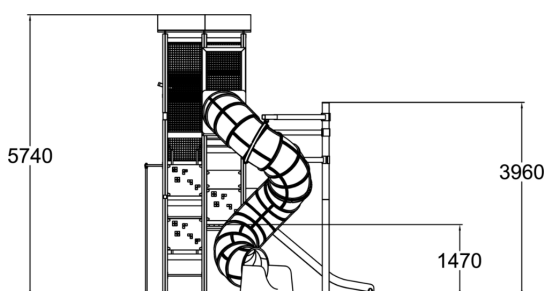

-  Climbing
4
-  Roofs
1
-  Slides
3
-  Towers
4

One of the best features of a playground is a tower where you can climb up to see the surroundings from a birds' perspective! This nearly six meters tall tower offers the view safely behind the metal mesh walls. The exciting rope net floor, see through wall panels, tube slide and many more features in this landmark will make long lasting memories to everyone! Choose the colours of the laminate wall panels and the posts to match with your design!

User age	2+
Number of users	26
Product length, mm	5140
Product width, mm	4680
Product height, mm	5740
Impact area, m ²	37.6
Falling space, m ²	37.6
Height required, mm	6000
Max. free fall height, mm	1970
Safety info	EN 1176-1, 3 TÜV
Installation time (for 1), H	36
Wood	
Metal	
Colour of walls and HPL	
Ropes	