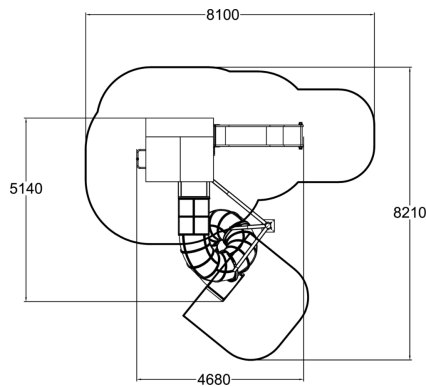

-  Climbing
4
-  Roofs
1
-  Slides
3
-  Towers
4

One of the best features of a playground is a tower where you can climb up to see the surroundings from a birds' perspective! This nearly six meters tall tower offers the view safely behind the metal mesh walls. The exciting rope net floor, see through wall panels, tube slide and many more features in this landmark will make long lasting memories to everyone! Choose the colours of the laminate wall panels and the posts to match with your design!

User age	2+
Number of users	26
Product length, mm	5140
Product width, mm	4680
Product height, mm	5740
Impact area, m ²	37.6
Falling space, m ²	37.6
Height required, mm	6000
Max. free fall height, mm	1970
Safety info	EN 1176-1, 3 TÜV
Installation time (for 1), H	36
Wood	
Metal	
Colour of walls and HPL	
Ropes	