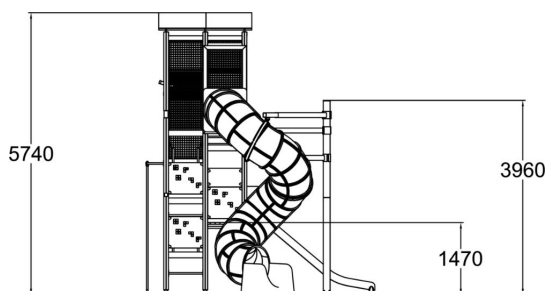

-  Climbing
4
-  Roofs
1
-  Slides
3
-  Towers
4

One of the best features of a playground is a tower where you can climb up to see the surroundings from a birds' perspective! This nearly six meters tall tower offers the view safely behind the metal mesh walls. The exciting rope net floor, see through wall panels, tube slide and many more features in this landmark will make long lasting memories to everyone! Choose the colours of the laminate wall panels and the posts to match with your design!

| | |
|-------------------------------|------|
| User age | 2+ |
| Number of users | 26 |
| Product length, mm | 5140 |
| Product width, mm | 4680 |
| Product height, mm | 5740 |
| Impact area, m ² | 38 |
| Falling space, m ² | 37.6 |
| Height required, mm | 6000 |
| Max. free fall height, mm | 1970 |
| Installation time (for 1), H | 36 |