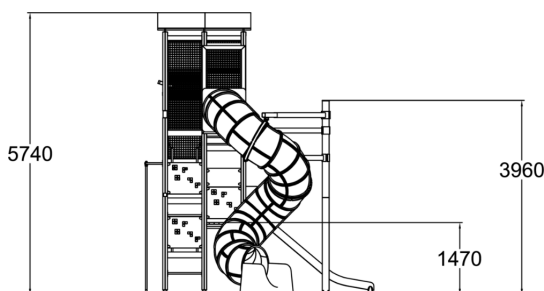

-  Climbing
4
-  Roofs
1
-  Slides
3
-  Towers
4

One of the best features of a playground is a tower where you can climb up to see the surroundings from a birds' perspective! This nearly six meters tall tower offers the view safely behind the metal mesh walls. The exciting rope net floor, see through wall panels, tube slide and many more features in this landmark will make long lasting memories to everyone! Choose the colours of the laminate wall panels and the posts to match with your design!

User age	2+
Number of users	26
Product length, mm	5140
Product width, mm	4680
Product height, mm	5740
Impact area, m ²	37.6
Falling space, m ²	37.6
Height required, mm	6000
Max. free fall height, mm	1970
Safety info	EN 1176-1, 3 TÜV
Installation time (for 1), H	36
Wood	
Metal	
Colour of walls and HPL	
Ropes	