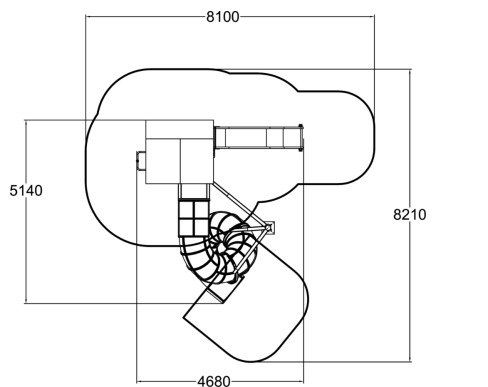

-  Climbing
4
-  Roofs
1
-  Slides
3
-  Towers
4

One of the best features of a playground is a tower where you can climb up to see the surroundings from a birds' perspective! This nearly six meters tall tower offers the view safely behind the metal mesh walls. The exciting rope net floor, see through wall panels, tube slide and many more features in this landmark will make long lasting memories to everyone! Choose the colours of the laminate wall panels and the posts to match with your design!

User age	2+
Number of users	26
Product length, mm	5140
Product width, mm	4680
Product height, mm	5740
Impact area, m ²	37.6
Falling space, m ²	37.6
Height required, mm	6000
Max. free fall height, mm	1970
Safety info	EN 1176-1, 3 TÜV
Installation time (for 1), H	36
Wood	
Metal	
Colour of walls and HPL	
Ropes	