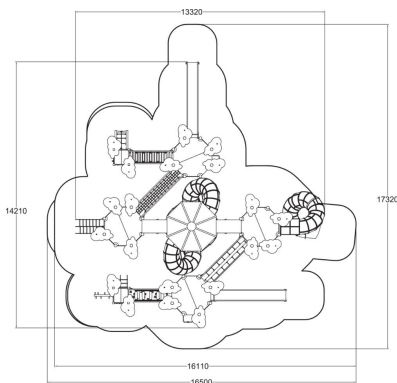

Adventure Forest

-  Bridges
6
-  Climbing
5
-  Play panels
9
-  Roofs
21
-  Slides
6
-  Towers
7

Adventure Forest provides the perfect playground experience for children of all ages. The tower has a whopping height of 6540mm, so you can rest assured that it's tall enough to provide an ultimate outdoor adventure. With up to 80 children, the Adventure Forest playground equipment is guaranteed to bring out the best in every one of them! The cloud-shaped roofs give it an inviting feel that encourages exploration and play while three tube slides, two normal slides, and two stairs let your kids enjoy some thrilling activities. Three activity walls and a wide range of climbing and balancing options will keep their minds active, while a higher tower with a roof and windows allows them to reach greater heights in the realm of imagination. The Adventure Forest playground tower is an obvious choice when you're looking for something unique and inspiring. Perfectly safe for ages six and older, this towering adventure offers hours upon hours of fun in a safe and exciting environment. Give the children the ultimate outdoor adventure: choose the Adventure Forest!

User age	6+
Number of users	80
Product length, mm	14210
Product width, mm	13320
Product height, mm	6540
Impact area, m ²	165
Falling space, m ²	164.4
Height required, mm	6540
Max. free fall height, mm	2570
Safety info	EN 1176-1, 3 TÜV
Installation time (for 1), H	120
Foundation options	deep_mounting
Wood	