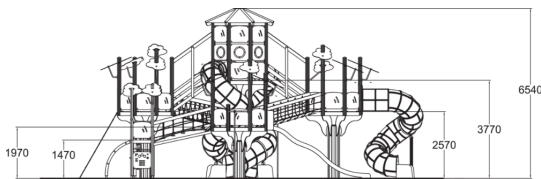

Adventure Forest

-  Bridges
6
-  Climbing
5
-  Play panels
9
-  Roofs
21
-  Slides
6
-  Towers
7

Adventure Forest provides the perfect playground experience for children of all ages. The tower has a whopping height of 6540mm, so you can rest assured that it's tall enough to provide an ultimate outdoor adventure. With up to 80 children, the Adventure Forest playground equipment is guaranteed to bring out the best in every one of them! The cloud-shaped roofs give it an inviting feel that encourages exploration and play while three tube slides, two normal slides, and two stairs let your kids enjoy some thrilling activities. Three activity walls and a wide range of climbing and balancing options will keep their minds active, while a higher tower with a roof and windows allows them to reach greater heights in the realm of imagination. The Adventure Forest playground tower is an obvious choice when you're looking for something unique and inspiring. Perfectly safe for ages six and older, this towering adventure offers hours upon hours of fun in a safe and exciting environment. Give the children the ultimate outdoor adventure: choose the Adventure Forest!

User age	6+
Number of users	80
Product length, mm	14210
Product width, mm	13320
Product height, mm	6540
Impact area, m ²	165
Falling space, m ²	164.4
Height required, mm	6540
Max. free fall height, mm	2570
Safety info	EN 1176-1, 3 TÜV
Installation time (for 1), H	120
Foundation options	deep_mounting
Wood	