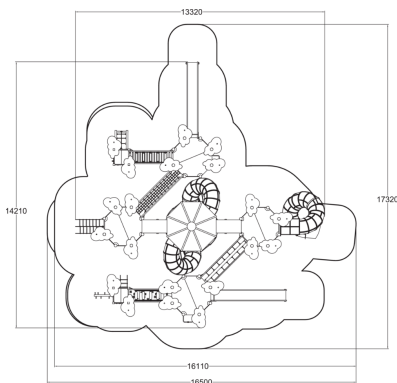

Adventure Forest

-  Bridges
6
-  Climbing
5
-  Play panels
9
-  Roofs
21
-  Slides
6
-  Towers
7

Adventure Forest provides the perfect playground experience for children of all ages. The tower has a whopping height of 6540mm, so you can rest assured that it's tall enough to provide an ultimate outdoor adventure. With up to 80 children, the Adventure Forest playground equipment is guaranteed to bring out the best in every one of them! The cloud-shaped roofs give it an inviting feel that encourages exploration and play while three tube slides, two normal slides, and two stairs let your kids enjoy some thrilling activities. Three activity walls and a wide range of climbing and balancing options will keep their minds active, while a higher tower with a roof and windows allows them to reach greater heights in the realm of imagination. The Adventure Forest playground tower is an obvious choice when you're looking for something unique and inspiring. Perfectly safe for ages six and older, this towering adventure offers hours upon hours of fun in a safe and exciting environment. Give the children the ultimate outdoor adventure: choose the Adventure Forest!

User age	6+
Number of users	80
Product length, mm	14210
Product width, mm	13320
Product height, mm	6540
Impact area, m ²	165
Falling space, m ²	164.4
Height required, mm	6540
Max. free fall height, mm	2570
Safety info	EN 1176-1, 3 TÜV
Installation time (for 1), H	120
Foundation options	deep_mounting
Wood	