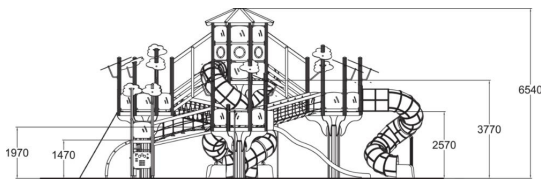

Adventure Forest

-  Bridges
6
-  Climbing
5
-  Play panels
9
-  Roofs
21
-  Slides
6
-  Towers
7

Adventure Forest provides the perfect playground experience for children of all ages. The tower has a whopping height of 6540mm, so you can rest assured that it's tall enough to provide an ultimate outdoor adventure. With up to 80 children, the Adventure Forest playground equipment is guaranteed to bring out the best in every one of them! The cloud-shaped roofs give it an inviting feel that encourages exploration and play while three tube slides, two normal slides, and two stairs let your kids enjoy some thrilling activities. Three activity walls and a wide range of climbing and balancing options will keep their minds active, while a higher tower with a roof and windows allows them to reach greater heights in the realm of imagination. The Adventure Forest playground tower is an obvious choice when you're looking for something unique and inspiring. Perfectly safe for ages six and older, this towering adventure offers hours upon hours of fun in a safe and exciting environment. Give the children the ultimate outdoor adventure: choose the Adventure Forest!

User age	6+
Number of users	80
Product length, mm	14210
Product width, mm	13320
Product height, mm	6540
Impact area, m ²	165
Falling space, m ²	164.4
Height required, mm	6540
Max. free fall height, mm	2570
Safety info	EN 1176-1, 3 TÜV
Installation time (for 1), H	120
Foundation options	deep_mounting
Wood	