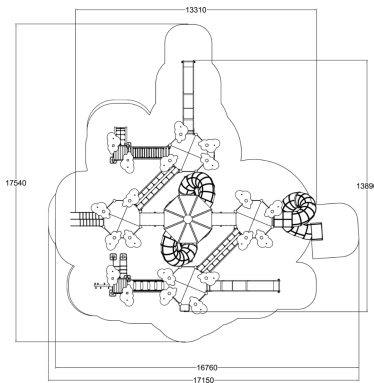

# Adventure Forest

-  Bridges  
6
-  Climbing  
5
-  Play panels  
9
-  Roofs  
21
-  Slides  
6
-  Towers  
7

Adventure Forest provides the perfect playground experience for children of all ages. The tower has a whopping height of 6540mm, so you can rest assured that it's tall enough to provide an ultimate outdoor adventure. With up to 80 children, the Adventure Forest playground equipment is guaranteed to bring out the best in every one of them! The cloud-shaped roofs give it an inviting feel that encourages exploration and play while three tube slides, two normal slides, and two stairs let your kids enjoy some thrilling activities. Three activity walls and a wide range of climbing and balancing options will keep their minds active, while a higher tower with a roof and windows allows them to reach greater heights in the realm of imagination. The Adventure Forest playground tower is an obvious choice when you're looking for something unique and inspiring. Perfectly safe for ages six and older, this towering adventure offers hours upon hours of fun in a safe and exciting environment. Give the children the ultimate outdoor adventure: choose the Adventure Forest!

User age	6+
Number of users	80
Product length, mm	14210
Product width, mm	13320
Product height, mm	6540
Impact area, m <sup>2</sup>	164.8
Falling space, m <sup>2</sup>	166.6
Height required, mm	6540
Max. free fall height, mm	2570
Safety info	EN 1176-1, 3 TÜV
Installation time (for 1), H	120
Foundation options	deep_mounting
Wood	