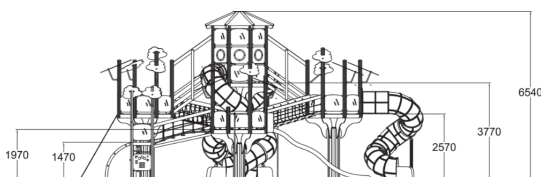

# Adventure Forest

-  Bridges  
6
-  Climbing  
5
-  Play panels  
9
-  Roofs  
21
-  Slides  
6
-  Towers  
7

Adventure Forest provides the perfect playground experience for children of all ages. The tower has a whopping height of 6540mm, so you can rest assured that it's tall enough to provide an ultimate outdoor adventure. With up to 80 children, the Adventure Forest playground equipment is guaranteed to bring out the best in every one of them! The cloud-shaped roofs give it an inviting feel that encourages exploration and play while three tube slides, two normal slides, and two stairs let your kids enjoy some thrilling activities. Three activity walls and a wide range of climbing and balancing options will keep their minds active, while a higher tower with a roof and windows allows them to reach greater heights in the realm of imagination. The Adventure Forest playground tower is an obvious choice when you're looking for something unique and inspiring. Perfectly safe for ages six and older, this towering adventure offers hours upon hours of fun in a safe and exciting environment. Give the children the ultimate outdoor adventure: choose the Adventure Forest!

User age	6+
Number of users	80
Product length, mm	14210
Product width, mm	13320
Product height, mm	6540
Impact area, m <sup>2</sup>	164.8
Falling space, m <sup>2</sup>	166.6
Height required, mm	6540
Max. free fall height, mm	2570
Safety info	EN 1176-1, 3 TÜV
Installation time (for 1), H	120
Foundation options	deep_mounting
Wood	