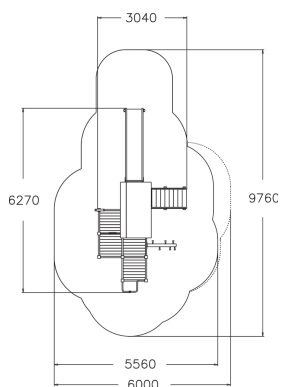

-  Climbing  
1
-  Play panels  
6
-  Roofs  
1
-  Slides  
1
-  Towers  
3

User age	3+
Number of users	25
Product length, mm	3040
Product width, mm	6270
Product height, mm	3450
Impact area, m <sup>2</sup>	38.2
Falling space, m <sup>2</sup>	40
Height required, mm	3450
Max. free fall height, mm	1470
Safety info	EN 1176-1, 3 TÜV
Installation time (for 1), H	48
Foundation options	deep_mounting
Wood	
Metal	
Colour of walls and HPL	