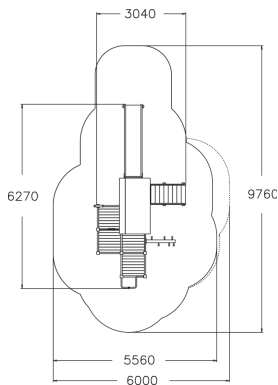

-  Climbing
1
-  Play panels
6
-  Roofs
1
-  Slides
1
-  Towers
3

User age	3+
Number of users	25
Product length, mm	3040
Product width, mm	6270
Product height, mm	3450
Impact area, m ²	38.2
Falling space, m ²	40
Height required, mm	3450
Max. free fall height, mm	1470
Safety info	EN 1176-1, 3 TÜV
Installation time (for 1), H	48
Foundation options	deep_mounting
Wood	
Metal	
Colour of walls and HPL	