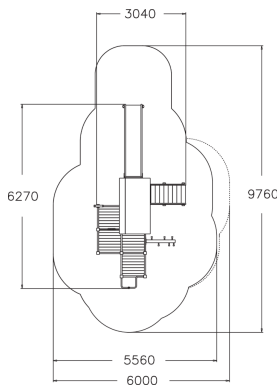

-  Climbing  
1
-  Play panels  
6
-  Roofs  
1
-  Slides  
1
-  Towers  
3

User age	3+
Number of users	25
Product length, mm	3040
Product width, mm	6270
Product height, mm	3450
Impact area, m <sup>2</sup>	38.2
Falling space, m <sup>2</sup>	40
Height required, mm	3450
Max. free fall height, mm	1470
Safety info	EN 1176-1, 3 TÜV
Installation time (for 1), H	48
Foundation options	deep_mounting
Wood	
Metal	