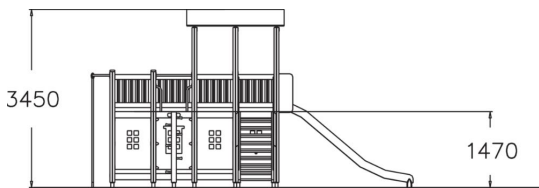

-  Climbing
1
-  Play panels
6
-  Roofs
1
-  Slides
1
-  Towers
3

User age	3+
Number of users	25
Product length, mm	3040
Product width, mm	6270
Product height, mm	3450
Impact area, m ²	38.2
Falling space, m ²	40
Height required, mm	3450
Max. free fall height, mm	1470
Safety info	EN 1176-1, 3 TÜV
Installation time (for 1), H	48
Foundation options	Deep mounting