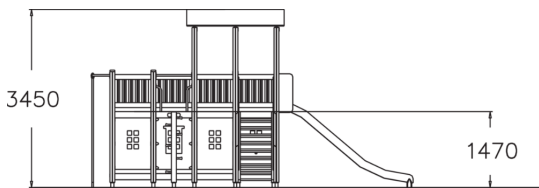

-  Climbing  
1
-  Play panels  
6
-  Roofs  
1
-  Slides  
1
-  Towers  
3

User age	3+
Number of users	25
Product length, mm	3040
Product width, mm	6270
Product height, mm	3450
Impact area, m <sup>2</sup>	38.2
Falling space, m <sup>2</sup>	40
Height required, mm	3450
Max. free fall height, mm	1470
Safety info	EN 1176-1, 3 TÜV
Installation time (for 1), H	48
Foundation options	deep_mounting
Wood	
Metal	