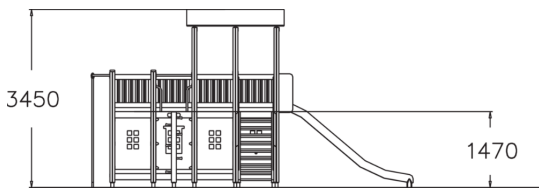

-  Climbing
1
-  Play panels
6
-  Roofs
1
-  Slides
1
-  Towers
3

User age	3+
Number of users	25
Product length, mm	3040
Product width, mm	6270
Product height, mm	3450
Impact area, m ²	38.2
Falling space, m ²	40
Height required, mm	3450
Max. free fall height, mm	1470
Safety info	EN 1176-1, 3 TÜV
Installation time (for 1), H	48
Foundation options	deep_mounting
Wood	
Metal	
Colour of walls and HPL	