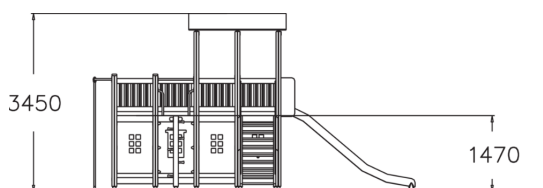

-  Climbing  
1
-  Play panels  
6
-  Roofs  
1
-  Slides  
1
-  Towers  
3

User age	3+
Number of users	25
Product length, mm	3040
Product width, mm	6270
Product height, mm	3450
Impact area, m <sup>2</sup>	38.2
Falling space, m <sup>2</sup>	40
Height required, mm	3450
Max. free fall height, mm	1470
Safety info	EN 1176-1, 3 TÜV
Installation time (for 1), H	48
Foundation options	deep_mounting
Wood	
Metal	
Colour of walls and HPL	