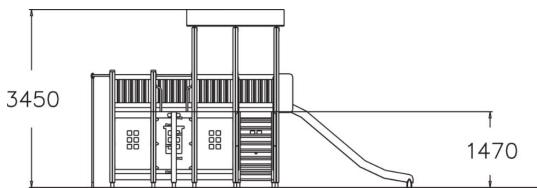

-  Climbing  
1
-  Play panels  
6
-  Roofs  
1
-  Slides  
1
-  Towers  
3

User age	3+
Number of users	25
Product length, mm	3040
Product width, mm	6270
Product height, mm	3450
Impact area, m <sup>2</sup>	38.2
Falling space, m <sup>2</sup>	40
Height required, mm	3450
Max. free fall height, mm	1470
Safety info	EN 1176-1, 3 TÜV
Installation time (for 1), H	9
Foundation options	Deep mounting