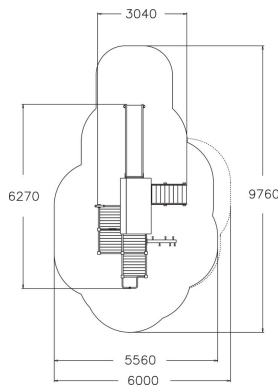

-  Climbing  
1
-  Play panels  
6
-  Roofs  
1
-  Slides  
1
-  Towers  
3

User age	3+
Number of users	25
Product length, mm	3040
Product width, mm	6270
Product height, mm	3450
Impact area, m <sup>2</sup>	38.2
Falling space, m <sup>2</sup>	40
Height required, mm	3450
Max. free fall height, mm	1470
Safety info	EN 1176-1, 3 TÜV
Installation time (for 1), H	9
Foundation options	Deep mounting