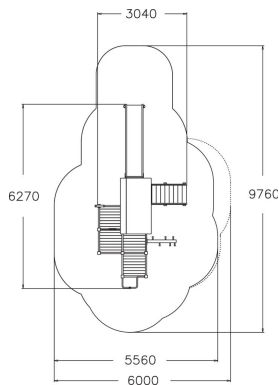

-  Climbing
1
-  Play panels
6
-  Roofs
1
-  Slides
1
-  Towers
3

User age	3+
Number of users	25
Product length, mm	3040
Product width, mm	6270
Product height, mm	3450
Impact area, m ²	38.2
Falling space, m ²	40
Height required, mm	3450
Max. free fall height, mm	1470
Safety info	EN 1176-1, 3 TÜV
Installation time (for 1), H	48
Foundation options	Deep mounting