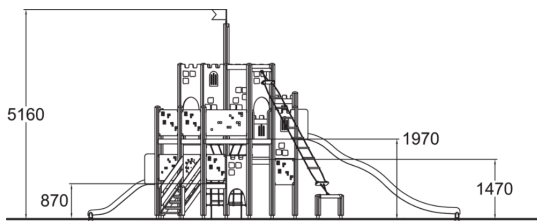

-  Climbing
3
-  Play panels
1
-  Slides
3
-  Towers
2

The Castle is a favorite of themed play for many ages. The youngest players can climb to the lower wooden slide by stairs. There is a double rope ladder to climb higher and a special feature of this product: the rotating ladder! It allows children to develop their climbing skills, endurance and agility. The long slide and the fireman's pole offer a quick exit from the tower. Below the tower there is an arch-shaped net, perfect for exercising spatial perception.

User age	1+
Number of users	25
Product length, mm	6090
Product width, mm	9190
Product height, mm	5160
Impact area, m ²	66.7
Falling space, m ²	69.2
Height required, mm	5160
Max. free fall height, mm	2900
Safety info	EN 1176-1, 3 TÜV
Installation time (for 1), H	30
Foundation options	deep_mounting
Wood	
Metal	
Colour of walls and HPL	
Ropes	