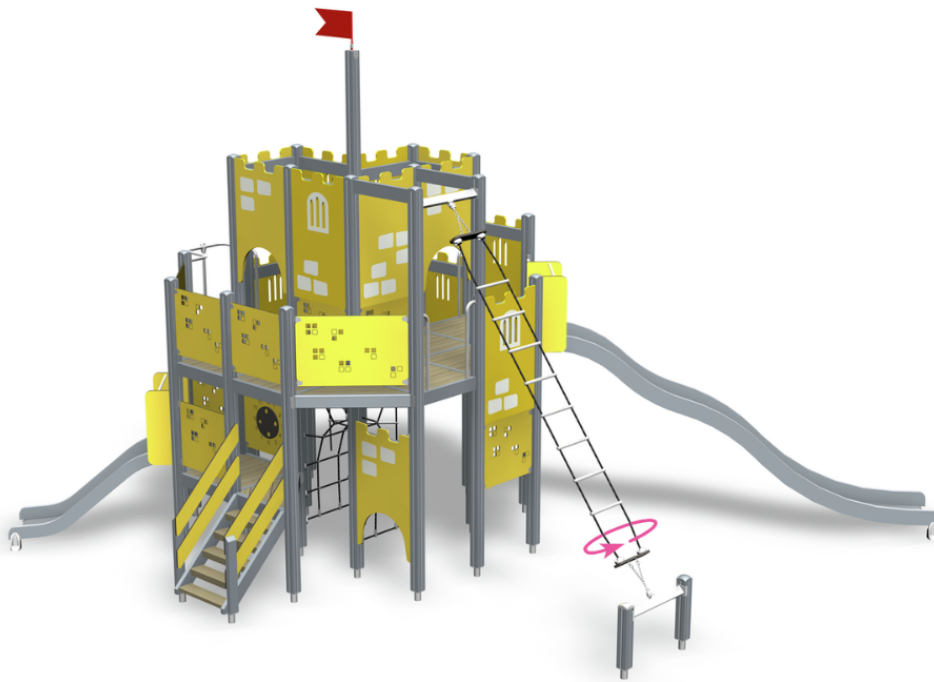

-  Climbing
3
-  Play panels
1
-  Slides
3
-  Towers
2

The Castle is a favorite of themed play for many ages. The youngest players can climb to the lower wooden slide by stairs. There is a double rope ladder to climb higher and a special feature of this product: the rotating ladder! It allows children to develop their climbing skills, endurance and agility. The long slide and the fireman's pole offer a quick exit from the tower. Below the tower there is an arch-shaped net, perfect for exercising spatial perception.

User age	1+
Number of users	25
Product length, mm	6090
Product width, mm	9190
Product height, mm	5160
Impact area, m ²	66.7
Falling space, m ²	69.2
Height required, mm	5160
Max. free fall height, mm	2900
Safety info	EN 1176-1, 3 TÜV
Installation time (for 1), H	30
Foundation options	deep_mounting
Wood	
Metal	
Colour of walls and HPL	
Ropes	