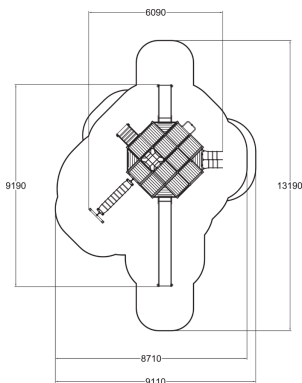

-  Climbing  
3
-  Play panels  
1
-  Slides  
3
-  Towers  
2

The Castle is a favorite of themed play for many ages. The youngest players can climb to the lower wooden slide by stairs. There is a double rope ladder to climb higher and a special feature of this product: the rotating ladder! It allows children to develop their climbing skills, endurance and agility. The long slide and the fireman's pole offer a quick exit from the tower. Below the tower there is an arch-shaped net, perfect for exercising spatial perception.

User age	1+
Number of users	25
Product length, mm	6090
Product width, mm	9190
Product height, mm	5160
Impact area, m <sup>2</sup>	66.7
Falling space, m <sup>2</sup>	69.2
Height required, mm	5160
Max. free fall height, mm	2900
Safety info	EN 1176-1, 3 TÜV
Installation time (for 1), H	30
Foundation options	deep_mounting
Wood	
Metal	
Colour of walls and HPL	
Ropes	