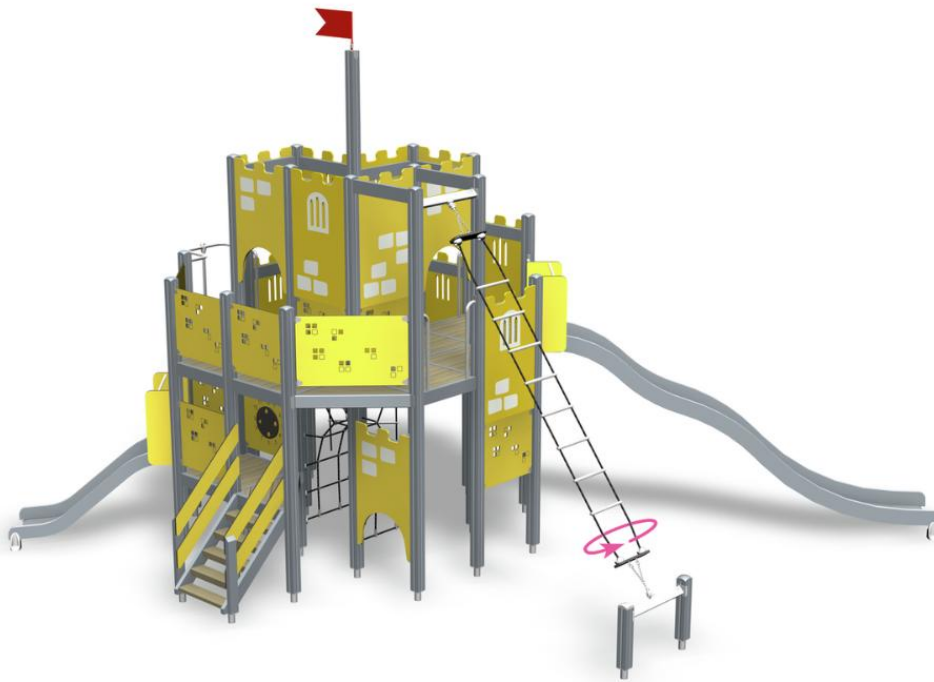

-  Climbing
3
-  Play panels
1
-  Slides
3
-  Towers
2

The Castle is a favorite of themed play for many ages. The youngest players can climb to the lower wooden slide by stairs. There is a double rope ladder to climb higher and a special feature of this product: the rotating ladder! It allows children to develop their climbing skills, endurance and agility. The long slide and the fireman's pole offer a quick exit from the tower. Below the tower there is an arch-shaped net, perfect for exercising spatial perception.

User age	1+
Number of users	25
Product length, mm	6090
Product width, mm	9190
Product height, mm	5160
Impact area, m ²	66.7
Falling space, m ²	69.2
Height required, mm	5160
Max. free fall height, mm	2900
Safety info	EN 1176-1, 3 TÜV
Installation time (for 1), H	30
Foundation options	Deep mounting
Colour of walls and HPL	