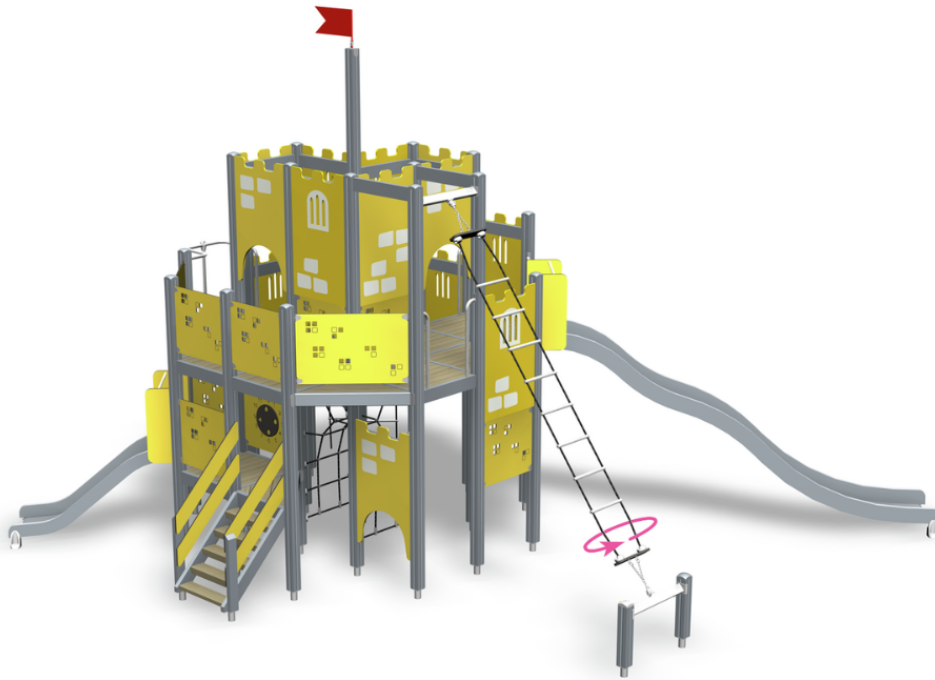

-  Climbing  
3
-  Play panels  
1
-  Slides  
3
-  Towers  
2

The Castle is a favorite of themed play for many ages. The youngest players can climb to the lower wooden slide by stairs. There is a double rope ladder to climb higher and a special feature of this product: the rotating ladder! It allows children to develop their climbing skills, endurance and agility. The long slide and the fireman's pole offer a quick exit from the tower. Below the tower there is an arch-shaped net, perfect for exercising spatial perception.

User age	1+
Number of users	25
Product length, mm	6090
Product width, mm	9190
Product height, mm	5160
Impact area, m <sup>2</sup>	66.7
Falling space, m <sup>2</sup>	69.2
Height required, mm	5160
Max. free fall height, mm	2900
Safety info	EN 1176-1, 3 TÜV
Installation time (for 1), H	30
Foundation options	deep_mounting
Wood	
Metal	
Colour of walls and HPL	
Ropes	