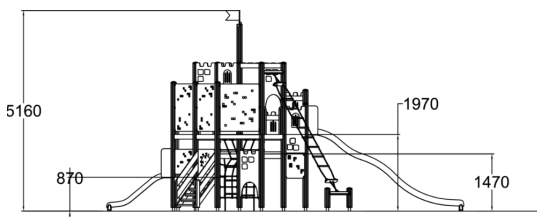

-  Climbing  
3
-  Play panels  
1
-  Slides  
3
-  Towers  
2

The Castle is a favorite of themed play for many ages. The youngest players can climb to the lower wooden slide by stairs. There is a double rope ladder to climb higher and a special feature of this product: the rotating ladder! It allows children to develop their climbing skills, endurance and agility. The long slide and the fireman's pole offer a quick exit from the tower. Below the tower there is an arch-shaped net, perfect for exercising spatial perception.

User age	1+
Number of users	25
Product length, mm	6090
Product width, mm	9190
Product height, mm	5160
Impact area, m <sup>2</sup>	66.7
Falling space, m <sup>2</sup>	69.2
Height required, mm	5160
Max. free fall height, mm	2900
Safety info	EN 1176-1, 3 TÜV
Installation time (for 1), H	30
Foundation options	deep_mounting
Wood	
Metal	
Colour of walls and HPL	
Ropes	