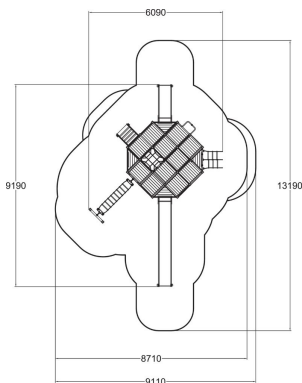

-  Climbing
3
-  Play panels
1
-  Slides
3
-  Towers
2

The Castle is a favorite of themed play for many ages. The youngest players can climb to the lower wooden slide by stairs. There is a double rope ladder to climb higher and a special feature of this product: the rotating ladder! It allows children to develop their climbing skills, endurance and agility. The long slide and the fireman's pole offer a quick exit from the tower. Below the tower there is an arch-shaped net, perfect for exercising spatial perception.

User age	1+
Number of users	25
Product length, mm	6090
Product width, mm	9190
Product height, mm	5160
Impact area, m ²	66.7
Falling space, m ²	69.2
Height required, mm	5160
Max. free fall height, mm	2900
Safety info	EN 1176-1, 3 TÜV
Installation time (for 1), H	30
Foundation options	Deep mounting
Colour of walls and HPL	