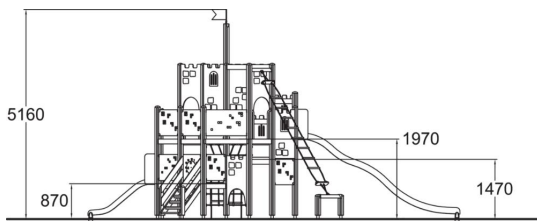

-  Climbing
3
-  Play panels
1
-  Slides
3
-  Towers
2

The Castle is a favorite of themed play for many ages. The youngest players can climb to the lower wooden slide by stairs. There is a double rope ladder to climb higher and a special feature of this product: the rotating ladder! It allows children to develop their climbing skills, endurance and agility. The long slide and the fireman's pole offer a quick exit from the tower. Below the tower there is an arch-shaped net, perfect for exercising spatial perception.

User age	1+
Number of users	25
Product length, mm	6090
Product width, mm	9190
Product height, mm	5160
Impact area, m ²	66.7
Falling space, m ²	69.2
Height required, mm	5160
Max. free fall height, mm	2900
Safety info	EN 1176-1, 3 TÜV
Installation time (for 1), H	30
Foundation options	Deep mounting
Colour of walls and HPL	