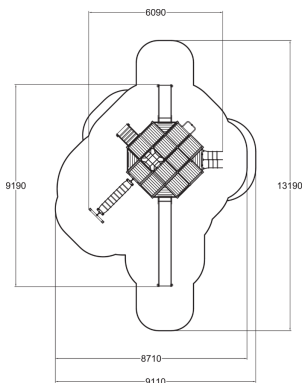

-  Climbing
3
-  Play panels
1
-  Slides
3
-  Towers
2

The Castle is a favorite of themed play for many ages. The youngest players can climb to the lower wooden slide by stairs. There is a double rope ladder to climb higher and a special feature of this product: the rotating ladder! It allows children to develop their climbing skills, endurance and agility. The long slide and the fireman's pole offer a quick exit from the tower. Below the tower there is an arch-shaped net, perfect for exercising spatial perception.

User age	1+
Number of users	25
Product length, mm	6090
Product width, mm	9190
Product height, mm	5160
Impact area, m ²	66.7
Falling space, m ²	69.2
Height required, mm	5160
Max. free fall height, mm	2900
Safety info	EN 1176-1, 3 TÜV
Installation time (for 1), H	30
Foundation options	deep_mounting
Wood	
Metal	
Colour of walls and HPL	
Ropes	