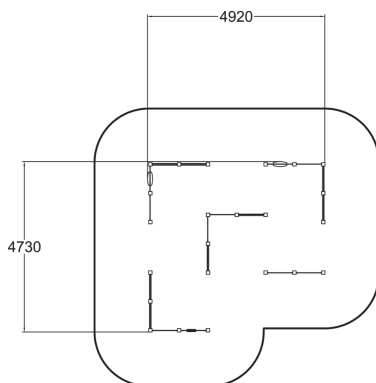

# Labyrinth

User age	1+
Number of users	16
Product length, mm	4920
Product width, mm	4730
Product height, mm	1690
Falling space, m <sup>2</sup>	53.2
Height required, mm	1800
Safety info	EN 1176-1 TÜV
Installation time (for 1), H	11
Foundation options	deep_mounting
Wood	
Colour of walls and HPL	