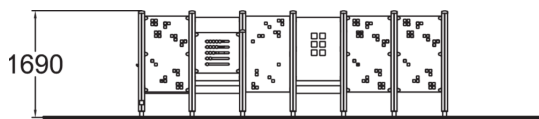

# Labyrinth

User age	1+
Number of users	16
Product length, mm	4920
Product width, mm	4730
Product height, mm	1690
Falling space, m <sup>2</sup>	53.2
Height required, mm	1800
Safety info	EN 1176-1 TÜV
Installation time (for 1), H	11
Foundation options	deep_mounting
Wood	
Colour of walls and HPL	