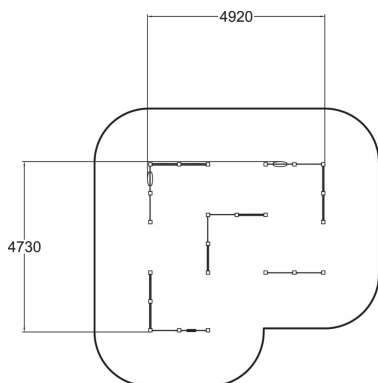

137710

Labyrinth

User age	1+
Number of users	16
Product length, mm	4920
Product width, mm	4730
Product height, mm	1690
Falling space, m ²	53.2
Height required, mm	1800
Safety info	EN 1176-1 TÜV
Installation time (for 1), H	11
Foundation options	Deep mounting
Colour of walls and HPL	