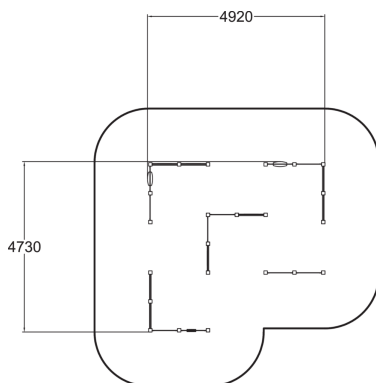

137710

Labyrinth

User age	1+
Number of users	16
Product length, mm	4920
Product width, mm	4730
Product height, mm	1690
Falling space, m ²	53.2
Height required, mm	1800
Safety info	EN 1176-1 TÜV
Installation time (for 1), H	11
Foundation options	deep_mounting
Wood	
Colour of walls and HPL	