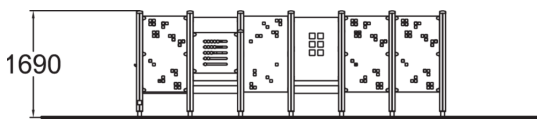

137710

Labyrinth

User age	1+
Number of users	16
Product length, mm	4920
Product width, mm	4730
Product height, mm	1690
Falling space, m ²	53.2
Height required, mm	1800
Safety info	EN 1176-1 TÜV
Installation time (for 1), H	11
Foundation options	deep_mounting
Wood	
Colour of walls and HPL	