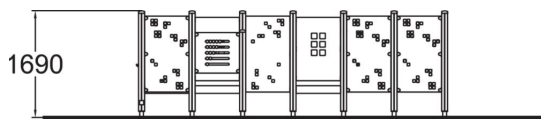

137710

Labyrinth

User age	1+
Number of users	16
Product length, mm	4920
Product width, mm	4730
Product height, mm	1690
Falling space, m ²	53.2
Height required, mm	1800
Safety info	EN 1176-1 TÜV
Installation time (for 1), H	11
Foundation options	Deep mounting
Colour of walls and HPL	