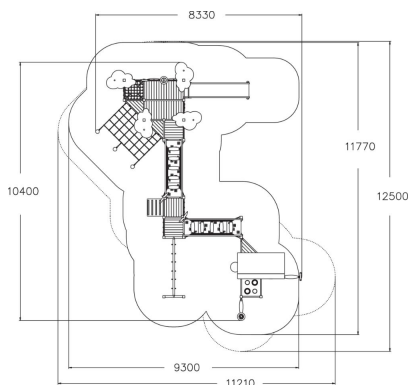

-  Bridges
2
-  Climbing
4
-  Play panels
14
-  Roofs
5
-  Slides
1
-  Towers
2

An inclusive play center is an entity that allows most children to participate, interact with others and experiment with their own boundaries in a fun and versatile play equipment. The product is designed with color contrasts for easy perception, handles to ease the access, triangle floors and and dense-mesh nets to ease climbing. For safety platform, we recommend artificial turf, softex tiles or a pour-in place rubber platform to ensure access to the functions.

User age	1+
Number of users	26
Product length, mm	8330
Product width, mm	10400
Product height, mm	3660
Impact area, m ²	76
Falling space, m ²	85.3
Height required, mm	3660
Max. free fall height, mm	1470
Safety info	EN 1176-1, 3 TÜV
Installation time (for 1), H	44
Foundation options	deep_mounting
Wood	
Metal	
Colour of walls and HPL	
Ropes	