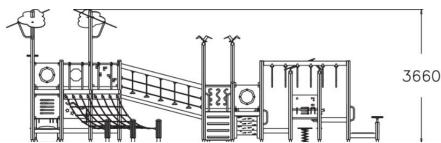

-  Bridges
2
-  Climbing
4
-  Play panels
14
-  Roofs
5
-  Slides
1
-  Towers
2

An inclusive play center is an entity that allows most children to participate, interact with others and experiment with their own boundaries in a fun and versatile play equipment. The product is designed with color contrasts for easy perception, handles to ease the access, triangle floors and and dense-mesh nets to ease climbing. For safety platform, we recommend artificial turf, softex tiles or a pour-in place rubber platform to ensure access to the functions.

User age	1+
Number of users	26
Product length, mm	8330
Product width, mm	10400
Product height, mm	3660
Impact area, m ²	76
Falling space, m ²	85.3
Height required, mm	3660
Max. free fall height, mm	1470
Safety info	EN 1176-1, 3 TÜV
Installation time (for 1), H	44
Foundation options	deep_mounting
Wood	
Metal	
Colour of walls and HPL	
Ropes	