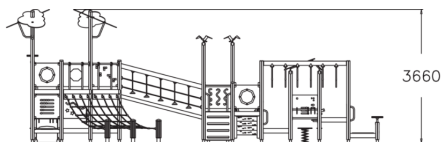

-  Bridges  
2
-  Climbing  
4
-  Play panels  
14
-  Roofs  
5
-  Slides  
1
-  Towers  
2

An inclusive play center is an entity that allows most children to participate, interact with others and experiment with their own boundaries in a fun and versatile play equipment. The product is designed with color contrasts for easy perception, handles to ease the access, triangle floors and dense-mesh nets to ease climbing. For safety platform, we recommend artificial turf, softex tiles or a pour-in place rubber platform to ensure access to the functions.

User age	1+
Number of users	26
Product length, mm	8330
Product width, mm	10400
Product height, mm	3660
Impact area, m <sup>2</sup>	76
Falling space, m <sup>2</sup>	85.3
Height required, mm	3660
Max. free fall height, mm	1470
Safety info	EN 1176-1, 3 TÜV
Installation time (for 1), H	44
Foundation options	deep_mounting
Wood	
Metal	
Colour of walls and HPL	
Ropes	