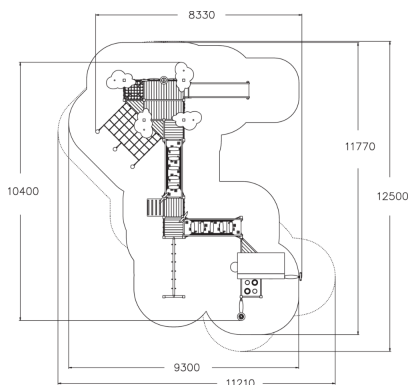

-  Bridges  
2
-  Climbing  
4
-  Play panels  
14
-  Roofs  
5
-  Slides  
1
-  Towers  
2

An inclusive play center is an entity that allows most children to participate, interact with others and experiment with their own boundaries in a fun and versatile play equipment. The product is designed with color contrasts for easy perception, handles to ease the access, triangle floors and dense-mesh nets to ease climbing. For safety platform, we recommend artificial turf, softex tiles or a pour-in place rubber platform to ensure access to the functions.

User age	1+
Number of users	26
Product length, mm	8330
Product width, mm	10400
Product height, mm	3660
Impact area, m <sup>2</sup>	76
Falling space, m <sup>2</sup>	85.3
Height required, mm	3660
Max. free fall height, mm	1470
Safety info	EN 1176-1, 3 TÜV
Installation time (for 1), H	44
Foundation options	deep_mounting
Wood	
Metal	
Colour of walls and HPL	
Ropes	