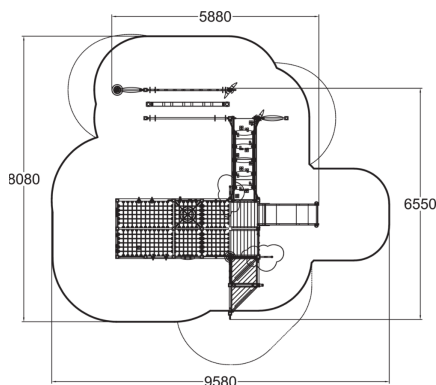

-  Bridges
1
-  Climbing
5
-  Play panels
10
-  Roofs
2
-  Slides
1
-  Towers
1

An inclusive play center is an entity that allows most children to participate, interact with others and experiment with their own boundaries in a fun and versatile play equipment. The product is designed with color contrasts for easy perception, handles to ease the access, triangle floors and dense-mesh nets to ease climbing. For safety platform, we recommend artificial turf, softex tiles or a pour-in place rubber platform to ensure access to the functions.

User age	1+
Number of users	31
Product length, mm	6550
Product width, mm	5880
Product height, mm	3360
Impact area, m ²	56
Falling space, m ²	64.3
Height required, mm	3470
Max. free fall height, mm	1970
Safety info	EN 1176-1, 3 TÜV
Installation time (for 1), H	40
Foundation options	deep_mounting
Wood	
Metal	
Colour of walls and HPL	
Ropes	