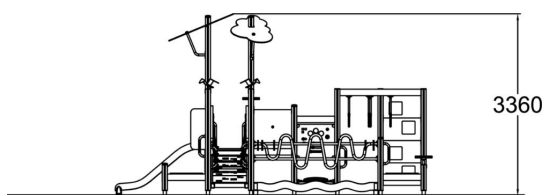

-  Bridges
1
-  Climbing
5
-  Play panels
10
-  Roofs
2
-  Slides
1
-  Towers
1

An inclusive play center is an entity that allows most children to participate, interact with others and experiment with their own boundaries in a fun and versatile play equipment. The product is designed with color contrasts for easy perception, handles to ease the access, triangle floors and dense-mesh nets to ease climbing. For safety platform, we recommend artificial turf, softex tiles or a pour-in place rubber platform to ensure access to the functions.

User age	1+
Number of users	31
Product length, mm	6550
Product width, mm	5880
Product height, mm	3360
Impact area, m ²	56
Falling space, m ²	64.3
Height required, mm	3470
Max. free fall height, mm	1970
Safety info	EN 1176-1, 3 TÜV
Installation time (for 1), H	40
Foundation options	Deep mounting
Colour of walls and HPL	