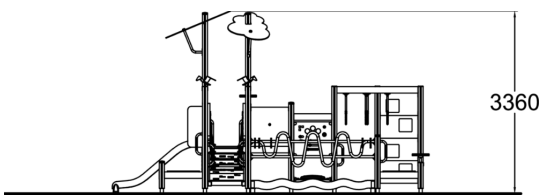

-  Bridges
1
-  Climbing
5
-  Play panels
10
-  Roofs
2
-  Slides
1
-  Towers
1

An inclusive play center is an entity that allows most children to participate, interact with others and experiment with their own boundaries in a fun and versatile play equipment. The product is designed with color contrasts for easy perception, handles to ease the access, triangle floors and and dense-mesh nets to ease climbing. For safety platform, we recommend artificial turf, softex tiles or a pour-in place rubber platform to ensure access to the functions.

User age	1+
Number of users	31
Product length, mm	6550
Product width, mm	5880
Product height, mm	3360
Impact area, m ²	56
Falling space, m ²	64.3
Height required, mm	3470
Max. free fall height, mm	1970
Safety info	EN 1176-1, 3 TÜV
Installation time (for 1), H	40
Foundation options	deep_mounting
Wood	
Metal	
Colour of walls and HPL	
Ropes	