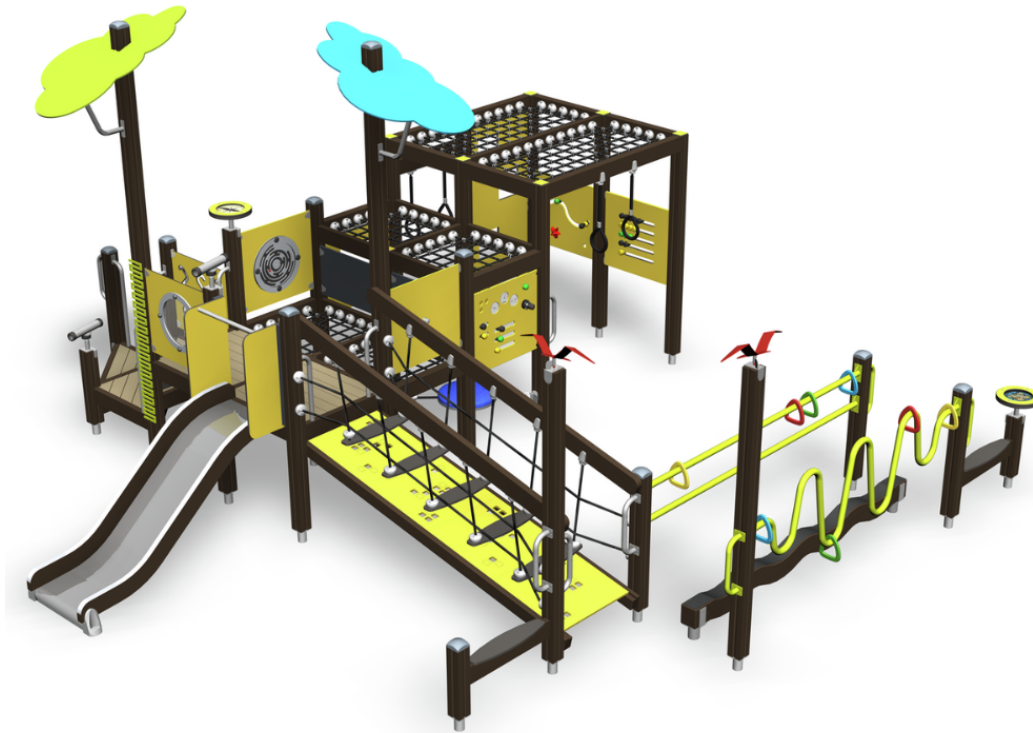

-  Bridges
1
-  Climbing
5
-  Play panels
10
-  Roofs
2
-  Slides
1
-  Towers
1

An inclusive play center is an entity that allows most children to participate, interact with others and experiment with their own boundaries in a fun and versatile play equipment. The product is designed with color contrasts for easy perception, handles to ease the access, triangle floors and dense-mesh nets to ease climbing. For safety platform, we recommend artificial turf, softex tiles or a pour-in place rubber platform to ensure access to the functions.

User age	1+
Number of users	31
Product length, mm	6550
Product width, mm	5880
Product height, mm	3360
Impact area, m ²	56
Falling space, m ²	64.3
Height required, mm	3470
Max. free fall height, mm	1970
Safety info	EN 1176-1, 3 TÜV
Installation time (for 1), H	40
Foundation options	deep_mounting
Wood	
Metal	
Colour of walls and HPL	
Ropes	