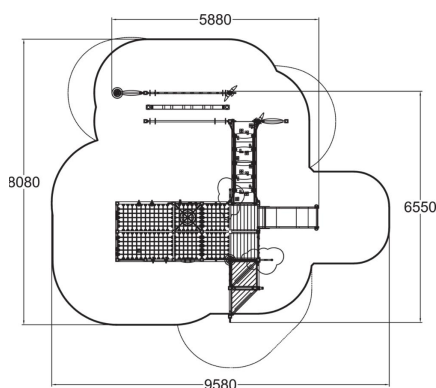

-  Bridges
1
-  Climbing
5
-  Play panels
10
-  Roofs
2
-  Slides
1
-  Towers
1

An inclusive play center is an entity that allows most children to participate, interact with others and experiment with their own boundaries in a fun and versatile play equipment. The product is designed with color contrasts for easy perception, handles to ease the access, triangle floors and dense-mesh nets to ease climbing. For safety platform, we recommend artificial turf, softex tiles or a pour-in place rubber platform to ensure access to the functions.

User age	1+
Number of users	31
Product length, mm	6550
Product width, mm	5880
Product height, mm	3360
Impact area, m ²	56
Falling space, m ²	64.3
Height required, mm	3470
Max. free fall height, mm	1970
Safety info	EN 1176-1, 3 TÜV
Installation time (for 1), H	40
Foundation options	Deep mounting
Colour of walls and HPL	