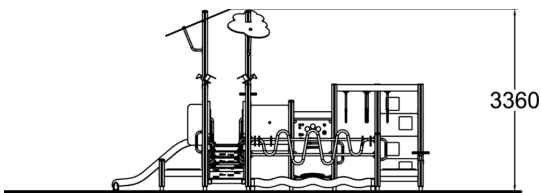

-  Bridges
1
-  Climbing
5
-  Play panels
10
-  Roofs
2
-  Slides
1
-  Towers
1

An inclusive play center is an entity that allows most children to participate, interact with others and experiment with their own boundaries in a fun and versatile play equipment. The product is designed with color contrasts for easy perception, handles to ease the access, triangle floors and dense-mesh nets to ease climbing. For safety platform, we recommend artificial turf, softex tiles or a pour-in place rubber platform to ensure access to the functions.

User age	1+
Number of users	31
Product length, mm	6550
Product width, mm	5880
Product height, mm	3360
Impact area, m ²	56
Falling space, m ²	64.3
Height required, mm	3470
Max. free fall height, mm	1970
Safety info	EN 1176-1, 3 TÜV
Installation time (for 1), H	40
Foundation options	deep_mounting
Wood	
Metal	
Colour of walls and HPL	
Ropes	