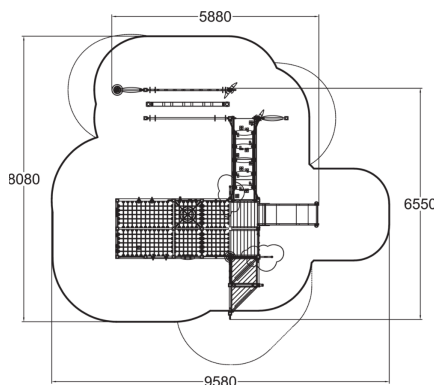

-  Bridges
1
-  Climbing
5
-  Play panels
10
-  Roofs
2
-  Slides
1
-  Towers
1

An inclusive play center is an entity that allows most children to participate, interact with others and experiment with their own boundaries in a fun and versatile play equipment. The product is designed with color contrasts for easy perception, handles to ease the access, triangle floors and and dense-mesh nets to ease climbing. For safety platform, we recommend artificial turf, softex tiles or a pour-in place rubber platform to ensure access to the functions.

User age	1+
Number of users	31
Product length, mm	6550
Product width, mm	5880
Product height, mm	3360
Impact area, m ²	56
Falling space, m ²	64.3
Height required, mm	3470
Max. free fall height, mm	1970
Safety info	EN 1176-1, 3 TÜV
Installation time (for 1), H	40
Foundation options	deep_mounting
Wood	
Metal	
Colour of walls and HPL	
Ropes	