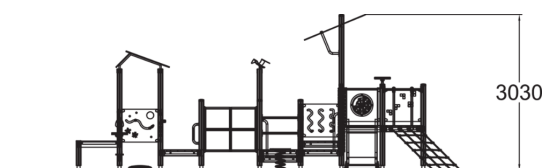

-  Climbing
2
-  Play panels
7
-  Roofs
2
-  Slides
1
-  Towers
1

An inclusive play center is an entity that allows most children to participate, interact with others and experiment with their own boundaries in a fun and versatile play equipment. The product is designed with color contrasts for easy perception, handles to ease the access, triangle floors and and dense-mesh nets to ease climbing. For safety platform, we recommend artificial turf, softex tiles or a pour-in place rubber platform to ensure access to the functions.

User age	1+
Number of users	12
Product length, mm	5910
Product width, mm	7530
Product height, mm	3040
Impact area, m ²	45.5
Falling space, m ²	57.3
Height required, mm	3040
Max. free fall height, mm	1000
Safety info	EN 1176-1, 3 TÜV
Installation time (for 1), H	18
Foundation options	deep_mounting
Wood	
Metal	
Colour of walls and HPL	
Ropes	