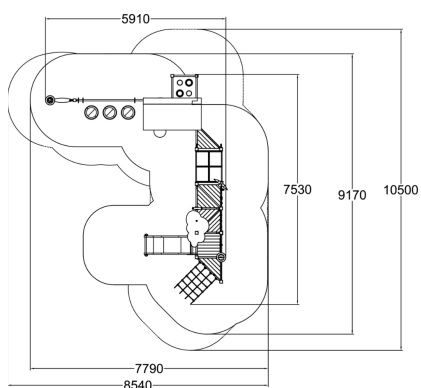

-  Climbing
2
-  Play panels
7
-  Roofs
2
-  Slides
1
-  Towers
1

An inclusive play center is an entity that allows most children to participate, interact with others and experiment with their own boundaries in a fun and versatile play equipment. The product is designed with color contrasts for easy perception, handles to ease the access, triangle floors and and dense-mesh nets to ease climbing. For safety platform, we recommend artificial turf, softex tiles or a pour-in place rubber platform to ensure access to the functions.

User age	1+
Number of users	12
Product length, mm	5910
Product width, mm	7530
Product height, mm	3040
Impact area, m ²	45.5
Falling space, m ²	57.3
Height required, mm	3040
Max. free fall height, mm	1000
Safety info	EN 1176-1, 3 TÜV
Installation time (for 1), H	18
Foundation options	deep_mounting
Wood	
Metal	
Colour of walls and HPL	
Ropes	