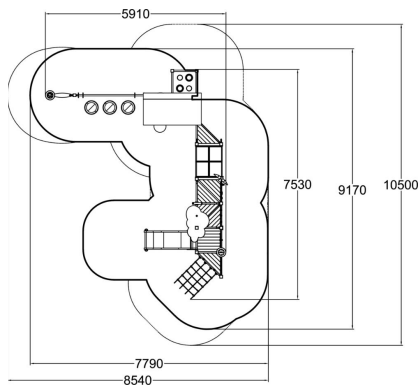

-  Climbing  
2
-  Play panels  
7
-  Roofs  
2
-  Slides  
1
-  Towers  
1

User age	1+
Number of users	12
Product length, mm	5910
Product width, mm	7530
Product height, mm	3040
Impact area, m <sup>2</sup>	45.5
Falling space, m <sup>2</sup>	56.2
Height required, mm	3040
Max. free fall height, mm	1000
Safety info	EN 1176-1, 3 TÜV
Installation time (for 1), H	18
Foundation options	Deep mounting
Colour of walls and HPL	