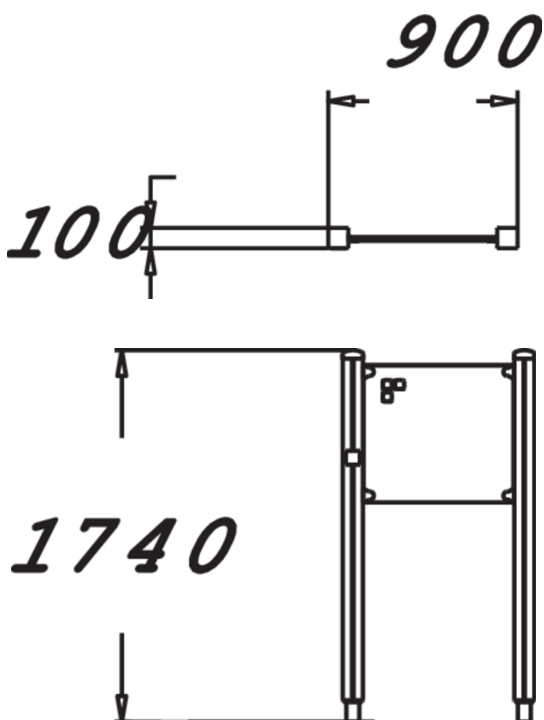

Product length, mm	900
Product width, mm	100
Product height, mm	1740
Installation time (for 1), H	1
Foundation options	deep_mounting surface_mounting
Wood	
Metal	
Colour of walls and HPL	