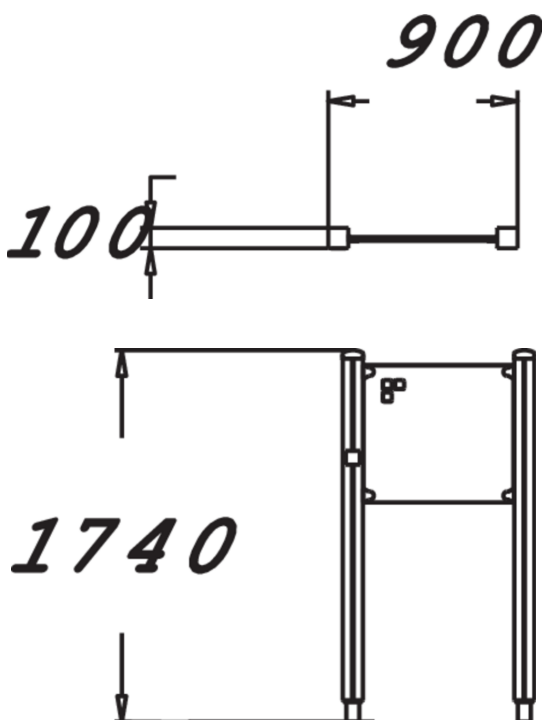

137556M
Info Sign

This sign completes the new Finno Park. A clover pattern provides a beautiful detail on this simple sign. Text provided by the customer is printed on a sticker, which is covered by a plexiglass laminate.

Product length, mm	900
Product width, mm	100
Product height, mm	1740
Installation time (for 1), H	1
Foundation options	deep_mounting surface_mounting
Wood	
Metal	
Colour of walls and HPL	