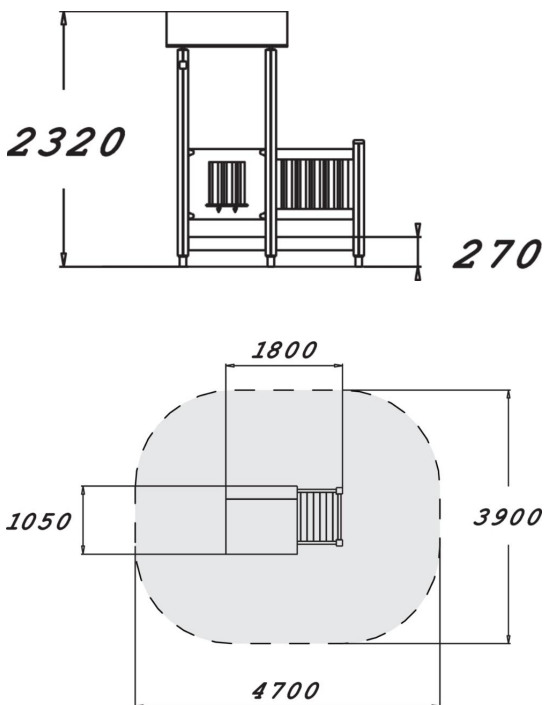

User age	1+
Number of users	5
Product length, mm	1800
Product width, mm	1050
Product height, mm	2320
Falling space, m ²	16.4
Height required, mm	2410
Max. free fall height, mm	270
Safety info	EN 1176-1 TÜV
Installation time (for 1), H	6
Foundation options	deep_mounting surface_mounting