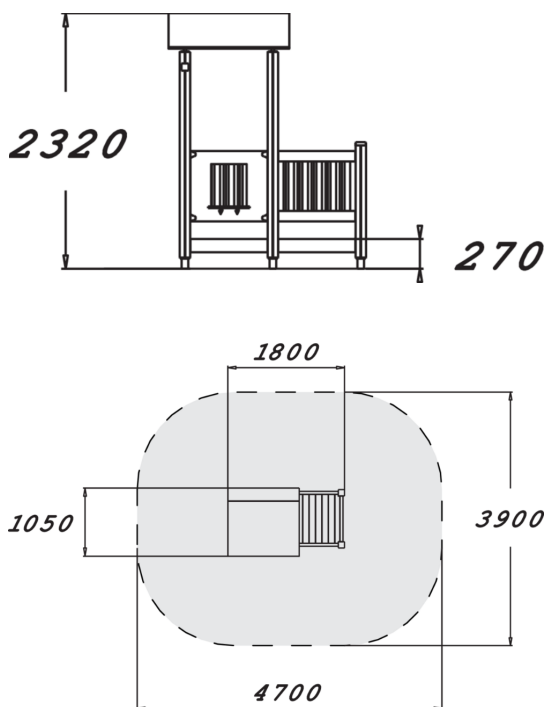

|                               |   |
|-------------------------------|---|
| User age                      | 1+  |
| Number of users               | 5   |
| Product length, mm            | 1800  |
| Product width, mm             | 1050  |
| Product height, mm            | 2320  |
| Falling space, m <sup>2</sup> | 16.4  |
| Height required, mm           | 2410  |
| Max. free fall height, mm     | 270   |
| Safety info                   | EN 1176-1 TÜV   |
| Installation time (for 1), H  | 6   |
| Foundation options            | deep_mounting<br>surface_mounting   |
| Wood                          |  |
| Metal                         |  |
| Colour of walls and HPL       |  |