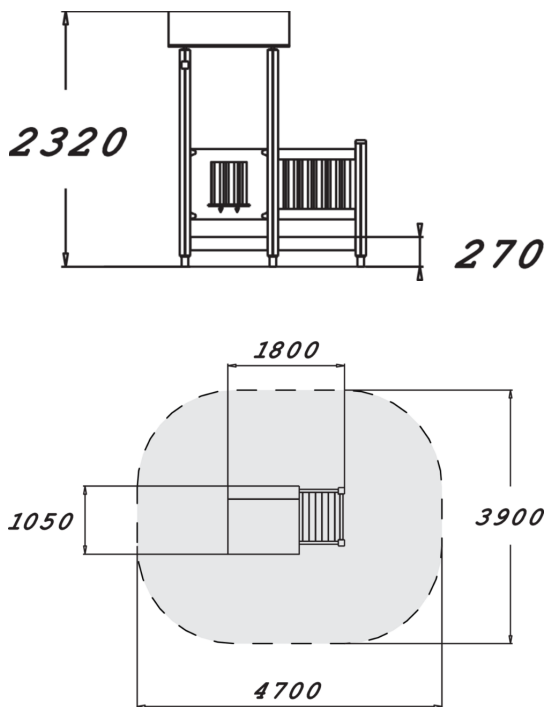

User age	1+
Number of users	5
Product length, mm	1800
Product width, mm	1050
Product height, mm	2320
Falling space, m ²	16.4
Height required, mm	2410
Max. free fall height, mm	270
Safety info	EN 1176-1 TÜV
Installation time (for 1), H	6
Foundation options	deep_mounting surface_mounting
Wood	
Metal	
Colour of walls and HPL	