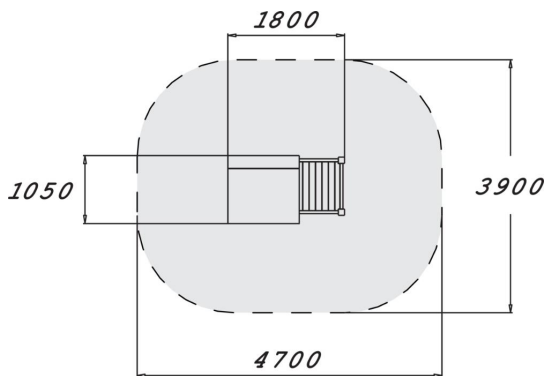

User age	1+
Number of users	5
Product length, mm	1800
Product width, mm	1050
Product height, mm	2320
Falling space, m ²	16.4
Height required, mm	2410
Max. free fall height, mm	270
Safety info	EN 1176-1 TÜV
Installation time (for 1), H	6
Foundation options	Deep mounting Surface mounting