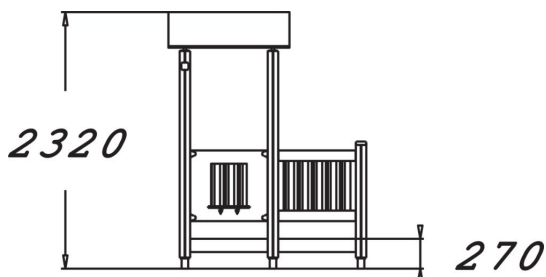

User age	1+
Number of users	5
Product length, mm	1800
Product width, mm	1050
Product height, mm	2320
Falling space, m ²	16.4
Height required, mm	2410
Max. free fall height, mm	270
Safety info	EN 1176-1 TÜV
Installation time (for 1), H	6
Foundation options	Deep mounting Surface mounting