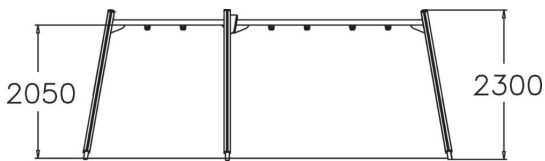

Swing Frame

A joint frame for 3 swings. Swing frame for three swings, matching the Finno family of products. The frame height is 2,30 mm and the chain is 160 cm long. Swinging stimulates the vestibular system located in the inner ear, which in turn develops motor coordination and balance. The swinging motion also soothes the mind.

User age	1+
Number of users	3
Product length, mm	5660
Product width, mm	1530
Product height, mm	2300
Impact area, m ²	37.4
Falling space, m ²	37.4
Height required, mm	2700
Max. free fall height, mm	1200
Safety info	EN 1176-1, 2 TÜV
Installation time (for 1), H	9
Foundation options	Deep mounting Surface mounting