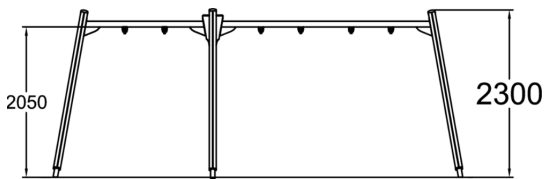

Swing Frame low

Swing frame for three swings, matching the Finno family of products. The frame height is 230 cm and the chain is 160 cm long. Swinging stimulates the vestibular system located in the inner ear, which in turn develops motor coordination and balance. The swinging motion also soothes the mind.

User age	1+
Number of users	3
Product length, mm	5660
Product width, mm	1530
Product height, mm	2300
Impact area, m ²	37.4
Falling space, m ²	37.4
Height required, mm	2700
Max. free fall height, mm	1200
Safety info	EN 1176-1, 2 TÜV
Installation time (for 1), H	9
Foundation options	deep_mounting surface_mounting
Wood	
Metal	