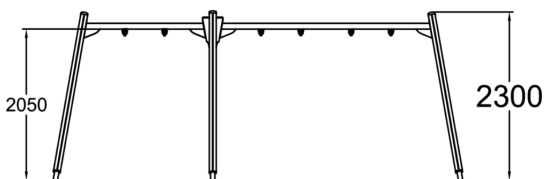

# Swing Frame low

Swing frame for three swings, matching the Finno family of products. The frame height is 230 cm and the chain is 160 cm long. Swinging stimulates the vestibular system located in the inner ear, which in turn develops motor coordination and balance. The swinging motion also soothes the mind.

User age	1+
Number of users	3
Product length, mm	5660
Product width, mm	1530
Product height, mm	2300
Impact area, m <sup>2</sup>	37.4
Falling space, m <sup>2</sup>	37.4
Height required, mm	2700
Max. free fall height, mm	1200
Safety info	EN 1176-1, 2 TÜV
Installation time (for 1), H	9
Foundation options	deep_mounting surface_mounting
Wood	
Metal	