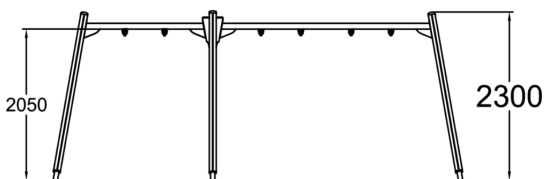

Swing Frame low

Swing frame for three swings, matching the Finno family of products. The frame height is 230 cm and the chain is 160 cm long. Swinging stimulates the vestibular system located in the inner ear, which in turn develops motor coordination and balance. The swinging motion also soothes the mind.

User age	1+
Number of users	3
Product length, mm	5660
Product width, mm	1530
Product height, mm	2300
Impact area, m ²	37.4
Falling space, m ²	37.4
Height required, mm	2700
Max. free fall height, mm	1200
Safety info	EN 1176-1, 2 TÜV
Installation time (for 1), H	9
Foundation options	deep_mounting surface_mounting
Wood	
Metal	