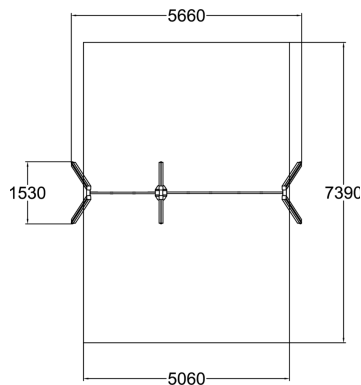

Swing Frame low

Swing frame for three swings, matching the Finno family of products. The frame height is 230 cm and the chain is 160 cm long. Swinging stimulates the vestibular system located in the inner ear, which in turn develops motor coordination and balance. The swinging motion also soothes the mind.

User age	1+
Number of users	3
Product length, mm	5660
Product width, mm	1530
Product height, mm	2300
Impact area, m ²	37.4
Falling space, m ²	37.4
Height required, mm	2700
Max. free fall height, mm	1200
Safety info	EN 1176-1, 2 TÜV
Installation time (for 1), H	9
Foundation options	deep_mounting surface_mounting
Wood	
Metal	