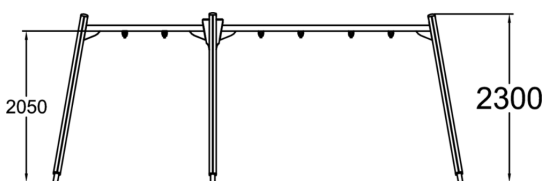

# Swing Frame low

Swing frame for three swings, matching the Finno family of products. The frame height is 230 cm and the chain is 160 cm long. Swinging stimulates the vestibular system located in the inner ear, which in turn develops motor coordination and balance. The swinging motion also soothes the mind.

User age	1+
Number of users	3
Product length, mm	5660
Product width, mm	1530
Product height, mm	2300
Impact area, m <sup>2</sup>	37.4
Falling space, m <sup>2</sup>	37.4
Height required, mm	2700
Max. free fall height, mm	1200
Safety info	EN 1176-1, 2 TÜV
Installation time (for 1), H	9
Foundation options	deep_mounting surface_mounting
Wood	
Metal	