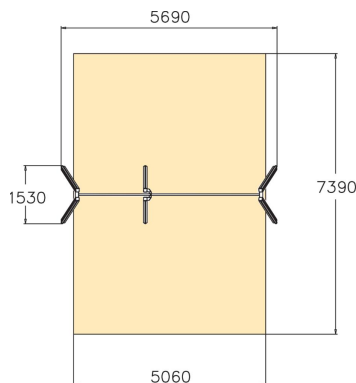

Swing Frame low

Swing frame for three swings, matching the Finno family of products. The frame height is 230 cm and the chain is 160 cm long. Swinging stimulates the vestibular system located in the inner ear, which in turn develops motor coordination and balance. The swinging motion also soothes the mind.

User age	1+
Number of users	3
Product length, mm	5660
Product width, mm	1530
Product height, mm	2300
Impact area, m ²	37.4
Falling space, m ²	37.4
Height required, mm	2700
Max. free fall height, mm	1200
Safety info	EN 1176-1, 2 TÜV
Installation time (for 1), H	9
Foundation options	Deep mounting Surface mounting