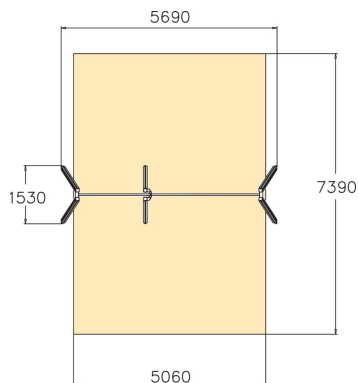

Swing Frame

A joint frame for 3 swings. Swing frame for three swings, matching the Finno family of products. The frame height is 2,30 mm and the chain is 160 cm long. Swinging stimulates the vestibular system located in the inner ear, which in turn develops motor coordination and balance. The swinging motion also soothes the mind.

User age	1+
Number of users	3
Product length, mm	5660
Product width, mm	1530
Product height, mm	2300
Impact area, m ²	37.4
Falling space, m ²	37.4
Height required, mm	2700
Max. free fall height, mm	1200
Safety info	EN 1176-1, 2 TÜV
Installation time (for 1), H	9
Foundation options	Deep mounting Surface mounting