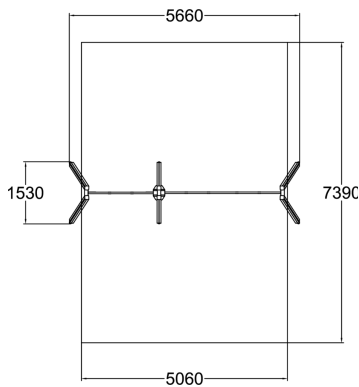

# Swing Frame low

Swing frame for three swings, matching the Finno family of products. The frame height is 230 cm and the chain is 160 cm long. Swinging stimulates the vestibular system located in the inner ear, which in turn develops motor coordination and balance. The swinging motion also soothes the mind.

User age	1+
Number of users	3
Product length, mm	5660
Product width, mm	1530
Product height, mm	2300
Impact area, m <sup>2</sup>	37.4
Falling space, m <sup>2</sup>	37.4
Height required, mm	2700
Max. free fall height, mm	1200
Safety info	EN 1176-1, 2 TÜV
Installation time (for 1), H	9
Foundation options	deep_mounting surface_mounting
Wood	
Metal	