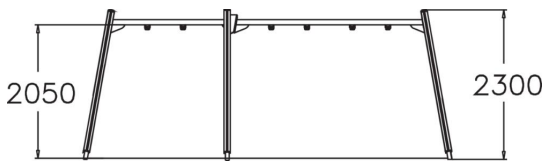

Swing Frame low

Swing frame for three swings, matching the Finno family of products. The frame height is 230 cm and the chain is 160 cm long. Swinging stimulates the vestibular system located in the inner ear, which in turn develops motor coordination and balance. The swinging motion also soothes the mind.

User age	1+
Number of users	3
Product length, mm	5660
Product width, mm	1530
Product height, mm	2300
Impact area, m ²	37.4
Falling space, m ²	37.4
Height required, mm	2700
Max. free fall height, mm	1200
Safety info	EN 1176-1, 2 TÜV
Installation time (for 1), H	9
Foundation options	Deep mounting Surface mounting