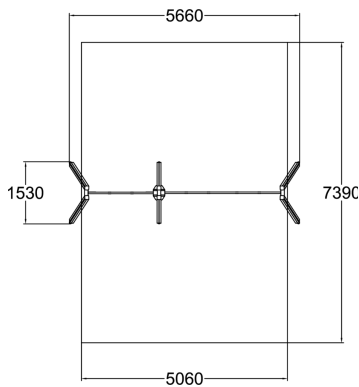

Swing Frame low

Swing frame for three swings, matching the Finno family of products. The frame height is 230 cm and the chain is 160 cm long. Swinging stimulates the vestibular system located in the inner ear, which in turn develops motor coordination and balance. The swinging motion also soothes the mind.

User age	1+
Number of users	3
Product length, mm	5660
Product width, mm	1530
Product height, mm	2300
Impact area, m ²	37.4
Falling space, m ²	37.4
Height required, mm	2700
Max. free fall height, mm	1200
Safety info	EN 1176-1, 2 TÜV
Installation time (for 1), H	9
Foundation options	deep_mounting surface_mounting
Wood	
Metal	