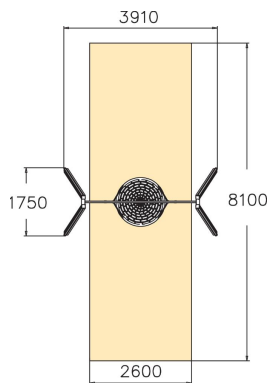

Bird's Nest Swing

Swing frame for bird's nest swing, matching the Finno family of products. The frame height is 2,70 mm. The bird's nest swing is everybody's favourite! Children, youngsters and adults alike will take pleasure in swinging and lounging in this birds' nest swing with a streamline design.

User age	1+
Number of users	4
Product length, mm	3910
Product width, mm	1730
Product height, mm	2700
Impact area, m ²	21.1
Falling space, m ²	21.1
Height required, mm	2900
Max. free fall height, mm	1400
Safety info	EN 1176-1, 2:2008
Installation time (for 1), H	6
Foundation options	Deep mounting