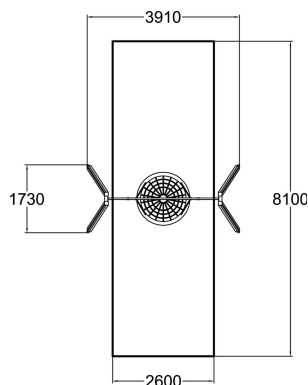

Bird's Nest Swing

Swing frame for bird's nest swing, matching the Finno family of products. The frame height is 2,70 mm. The bird's nest swing is everybody's favourite! Children, youngsters and adults alike will take pleasure in swinging and lounging in this birds' nest swing with a streamline design. To ensure that people with physical limitations can access the product, please place it so that the surface is hard enough for independent or assisted access.

User age	1+
Number of users	4
Product length, mm	3910
Product width, mm	1730
Product height, mm	2700
Impact area, m ²	21.1
Falling space, m ²	21.1
Height required, mm	2900
Max. free fall height, mm	1400
Safety info	EN 1176-1, 2:2008
Installation time (for 1), H	6
Foundation options	deep_mounting
Wood	
Metal	