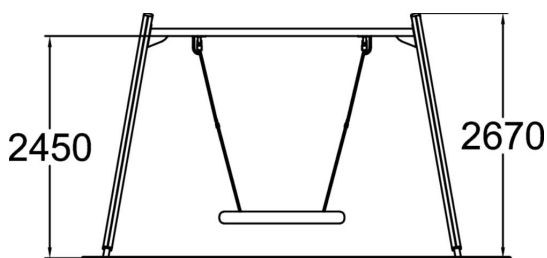

Bird's Nest Swing

Swing frame for bird's nest swing, matching the Finno family of products. The frame height is 2,70 mm. The bird's nest swing is everybody's favourite! Children, youngsters and adults alike will take pleasure in swinging and lounging in this birds' nest swing with a streamline design. To ensure that people with physical limitations can access the product, please place it so that the surface is hard enough for independent or assisted access.

User age	1+
Number of users	4
Product length, mm	3910
Product width, mm	1730
Product height, mm	2700
Impact area, m ²	21.1
Falling space, m ²	21.1
Height required, mm	2900
Max. free fall height, mm	1400
Safety info	EN 1176-1, 2:2008
Installation time (for 1), H	6
Foundation options	deep_mounting
Wood	
Metal	