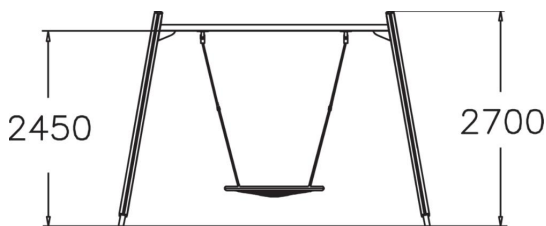

Bird's Nest Swing

Swing frame for bird's nest swing, matching the Finno family of products. The frame height is 2,70 mm. The bird's nest swing is everybody's favourite! Children, youngsters and adults alike will take pleasure in swinging and lounging in this birds' nest swing with a streamline design.

User age	1+
Number of users	4
Product length, mm	3910
Product width, mm	1730
Product height, mm	2700
Impact area, m ²	21.1
Falling space, m ²	21.1
Height required, mm	2900
Max. free fall height, mm	1400
Safety info	EN 1176-1, 2:2008
Installation time (for 1), H	6
Foundation options	Deep mounting