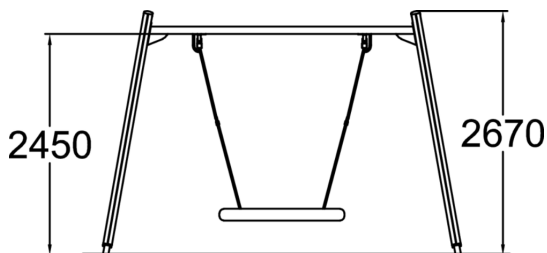

# Bird's Nest Swing

This swing is everyone's favourite! Children, youngsters and adults alike will love swinging and lounging in the birds' nest swing. With the streamlined design it will fit nicely in all surroundings. The spacious and high quality seat is designed and manufactured to last very high usage, without compromising the comfort of the swing users. To ensure that people with physical limitations can access the product, please place it so that the surface is hard enough for independent or assisted access.

User age	1+
Number of users	4
Product length, mm	3910
Product width, mm	1730
Product height, mm	2700
Impact area, m <sup>2</sup>	21.1
Falling space, m <sup>2</sup>	21.1
Height required, mm	2900
Max. free fall height, mm	1400
Safety info	EN 1176-1, 2 TÜV
Installation time (for 1), H	6
Foundation options	deep_mounting surface_mounting
Wood	
Metal	