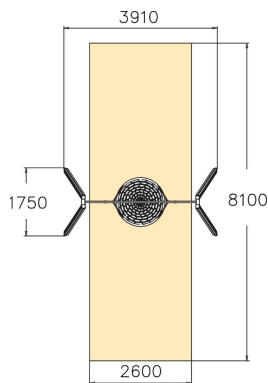

Bird's Nest Swing

This swing is everyone's favourite! Children, youngsters and adults alike will love swinging and lounging in the birds' nest swing. With the streamlined design it will fit nicely in all surroundings. The spacious and high quality seat is designed and manufactured to last very high usage, without compromising the comfort of the swing users. To ensure that people with physical limitations can access the product, please place it so that the surface is hard enough for independent or assisted access.

User age	1+
Number of users	4
Product length, mm	3910
Product width, mm	1730
Product height, mm	2700
Impact area, m ²	21.1
Falling space, m ²	21.1
Height required, mm	2900
Max. free fall height, mm	1400
Safety info	EN 1176-1, 2 TÜV
Installation time (for 1), H	6
Foundation options	Deep mounting Surface mounting