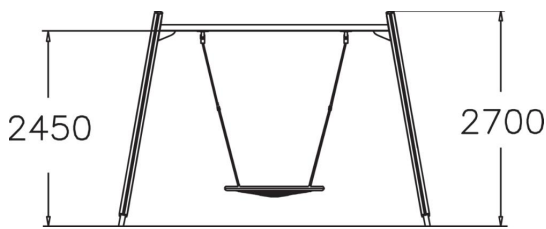

Bird's Nest Swing

This swing is everyone's favourite! Children, youngsters and adults alike will love swinging and lounging in the birds' nest swing. With the streamlined design it will fit nicely in all surroundings. The spacious and high quality seat is designed and manufactured to last very high usage, without compromising the comfort of the swing users. To ensure that people with physical limitations can access the product, please place it so that the surface is hard enough for independent or assisted access.

User age	1+
Number of users	4
Product length, mm	3910
Product width, mm	1730
Product height, mm	2700
Impact area, m ²	21.1
Falling space, m ²	21.1
Height required, mm	2900
Max. free fall height, mm	1400
Safety info	EN 1176-1, 2 TÜV
Installation time (for 1), H	6
Foundation options	Deep mounting Surface mounting