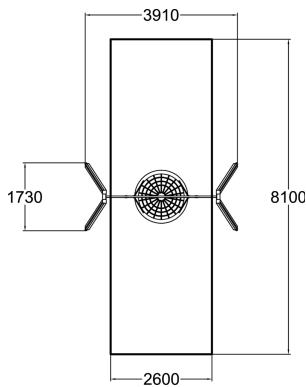

User age	1+
Number of users	4
Product length, mm	3910
Product width, mm	1730
Product height, mm	2700
Impact area, m <sup>2</sup>	21.1
Falling space, m <sup>2</sup>	21.1
Height required, mm	2900
Max. free fall height, mm	1400
Safety info	EN 1176-1, 2 TÜV
Installation time (for 1), H	6
Foundation options	deep_mounting surface_mounting
Wood	
Metal	