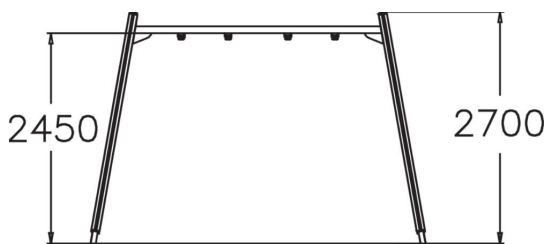

Swing Frame

Swing frame for two swings, matching the Finno family of products. The frame height is 2,70 mm. The chain is 210 cm long. Swinging stimulates the vestibular system located in the inner ear, which in turn develops motor coordination and balance. The swinging motion also soothes the mind.

| | |
|-------------------------------|---|
| User age | 4+ |
| Number of users | 2 |
| Product length, mm | 3910 |
| Product width, mm | 1750 |
| Product height, mm | 2700 |
| Impact area, m ² | 25.5 |
| Falling space, m ² | 25.5 |
| Height required, mm | 2900 |
| Max. free fall height, mm | 1400 |
| Safety info | EN 1176-1, 2 TÜV |
| Installation time (for 1), H | 6 |
| Foundation options | deep_mounting |
| Wood |  |