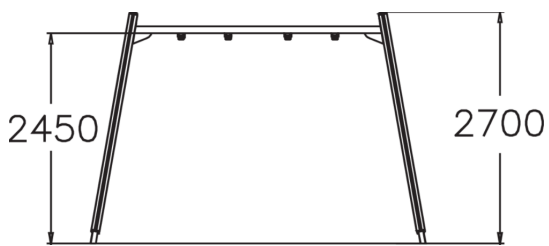

Swing Frame

Swing frame for two swings, matching the Finno family of products. The frame height is 2,70 mm. The chain is 210 cm long. Swinging stimulates the vestibular system located in the inner ear, which in turn develops motor coordination and balance. The swinging motion also soothes the mind.

User age	4+
Number of users	2
Product length, mm	3910
Product width, mm	1750
Product height, mm	2700
Impact area, m ²	25.5
Falling space, m ²	25.5
Height required, mm	2900
Max. free fall height, mm	1400
Safety info	EN 1176-1, 2 TÜV
Installation time (for 1), H	6
Foundation options	deep_mounting
Wood	