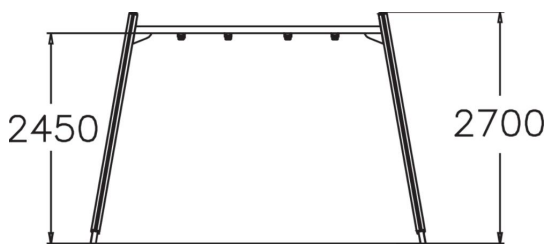

Swing Frame

Swing frame for two swings, matching the Finno family of products. The frame height is 2,70 mm. The chain is 210 cm long. Swinging stimulates the vestibular system located in the inner ear, which in turn develops motor coordination and balance. The swinging motion also soothes the mind.

User age	4+
Number of users	2
Product length, mm	3910
Product width, mm	1750
Product height, mm	2700
Impact area, m ²	25.5
Falling space, m ²	25.5
Height required, mm	2900
Max. free fall height, mm	1400
Safety info	EN 1176-1, 2:2008
Installation time (for 1), H	6
Foundation options	Deep mounting