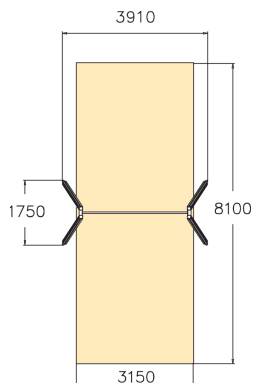

Swing Frame

Swing frame for two swings, matching the Finno family of products. The frame height is 2,70 mm. The chain is 210 cm long. Swinging stimulates the vestibular system located in the inner ear, which in turn develops motor coordination and balance. The swinging motion also soothes the mind.

User age	4+
Number of users	2
Product length, mm	3910
Product width, mm	1750
Product height, mm	2700
Impact area, m ²	25.5
Falling space, m ²	25.5
Height required, mm	2900
Max. free fall height, mm	1400
Safety info	EN 1176-1, 2 TÜV
Installation time (for 1), H	6
Foundation options	deep_mounting
Wood	