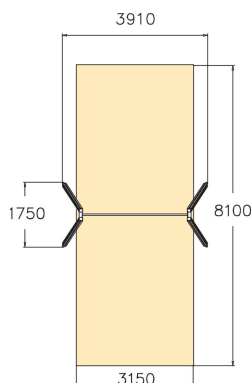

Swing Frame

Swing frame for two swings, matching the Finno family of products. The frame height is 2,70 mm. The chain is 210 cm long. Swinging stimulates the vestibular system located in the inner ear, which in turn develops motor coordination and balance. The swinging motion also soothes the mind.

User age	4+
Number of users	2
Product length, mm	3910
Product width, mm	1750
Product height, mm	2700
Impact area, m ²	25.5
Falling space, m ²	25.5
Height required, mm	2900
Max. free fall height, mm	1400
Safety info	EN 1176-1, 2:2008
Installation time (for 1), H	6
Foundation options	Deep mounting