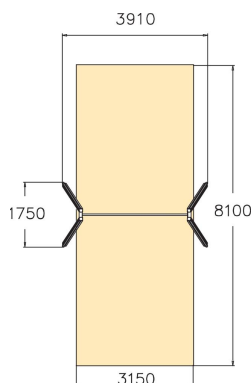

Swing Frame

Swing frame for two swings, matching the Finno family of products. The frame height is 2,70 mm. The chain is 210 cm long. Swinging stimulates the vestibular system located in the inner ear, which in turn develops motor coordination and balance. The swinging motion also soothes the mind.

| | |
|-------------------------------|---|
| User age | 4+ |
| Number of users | 2 |
| Product length, mm | 3910 |
| Product width, mm | 1750 |
| Product height, mm | 2700 |
| Impact area, m ² | 25.5 |
| Falling space, m ² | 25.5 |
| Height required, mm | 2900 |
| Max. free fall height, mm | 1400 |
| Safety info | EN 1176-1, 2 TÜV |
| Installation time (for 1), H | 6 |
| Foundation options | deep_mounting |
| Wood |  |