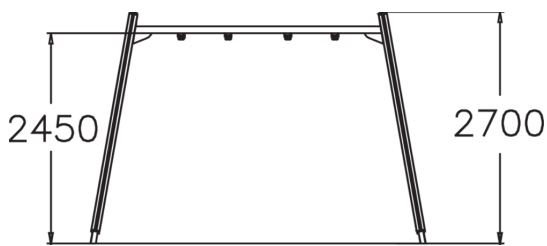

Swing Frame

Swing frame for two swings, matching the Finno family of products. The frame height is 2,70 mm. The chain is 210 cm long. Swinging stimulates the vestibular system located in the inner ear, which in turn develops motor coordination and balance. The swinging motion also soothes the mind.

User age	4+
Number of users	2
Product length, mm	3910
Product width, mm	1750
Product height, mm	2700
Impact area, m ²	25.5
Falling space, m ²	25.5
Height required, mm	2900
Max. free fall height, mm	1400
Safety info	EN 1176-1, 2 TÜV
Installation time (for 1), H	6
Foundation options	deep_mounting surface_mounting
Wood	
Metal	