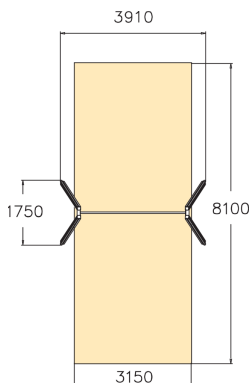

Swing Frame

Swing frame for two swings, matching the Finno family of products. The frame height is 2,70 mm. The chain is 210 cm long. Swinging stimulates the vestibular system located in the inner ear, which in turn develops motor coordination and balance. The swinging motion also soothes the mind.

User age	4+
Number of users	2
Product length, mm	3910
Product width, mm	1750
Product height, mm	2700
Impact area, m ²	25.5
Falling space, m ²	25.5
Height required, mm	2900
Max. free fall height, mm	1400
Safety info	EN 1176-1, 2 TÜV
Installation time (for 1), H	6
Foundation options	deep_mounting surface_mounting
Wood	
Metal	