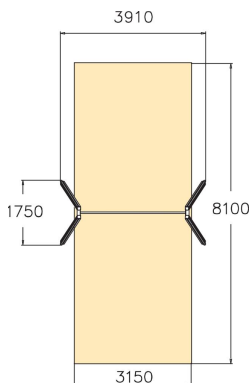

# Swing Frame

Swing frame for two swings, matching the Finno family of products. The frame height is 2,70 mm. The chain is 210 cm long. Swinging stimulates the vestibular system located in the inner ear, which in turn develops motor coordination and balance. The swinging motion also soothes the mind.

User age	4+
Number of users	2
Product length, mm	3910
Product width, mm	1750
Product height, mm	2700
Impact area, m <sup>2</sup>	25.5
Falling space, m <sup>2</sup>	25.5
Height required, mm	2900
Max. free fall height, mm	1400
Safety info	EN 1176-1, 2 TÜV
Installation time (for 1), H	6
Foundation options	deep_mounting surface_mounting
Wood	
Metal	