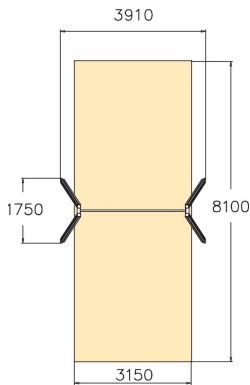

Swing Frame

Swing frame for two swings, matching the Finno family of products. The frame height is 2,70 mm. The chain is 210 cm long. Swinging stimulates the vestibular system located in the inner ear, which in turn develops motor coordination and balance. The swinging motion also soothes the mind.

User age	4+
Number of users	2
Product length, mm	3910
Product width, mm	1750
Product height, mm	2700
Impact area, m ²	25.5
Falling space, m ²	25.5
Height required, mm	2900
Max. free fall height, mm	1400
Safety info	EN 1176-1, 2 TÜV
Installation time (for 1), H	6
Foundation options	Deep mounting Surface mounting