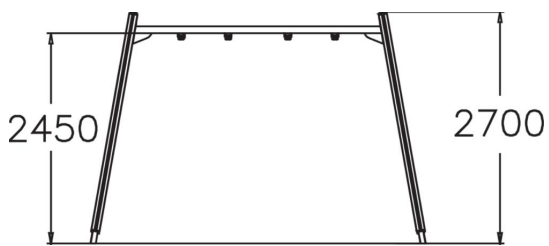

# Swing Frame

Swing frame for two swings, matching the Finno family of products. The frame height is 2,70 mm. The chain is 210 cm long. Swinging stimulates the vestibular system located in the inner ear, which in turn develops motor coordination and balance. The swinging motion also soothes the mind.

User age	4+
Number of users	2
Product length, mm	3910
Product width, mm	1750
Product height, mm	2700
Impact area, m <sup>2</sup>	25.5
Falling space, m <sup>2</sup>	25.5
Height required, mm	2900
Max. free fall height, mm	1400
Safety info	EN 1176-1, 2 TÜV
Installation time (for 1), H	6
Foundation options	deep_mounting surface_mounting
Wood	
Metal	