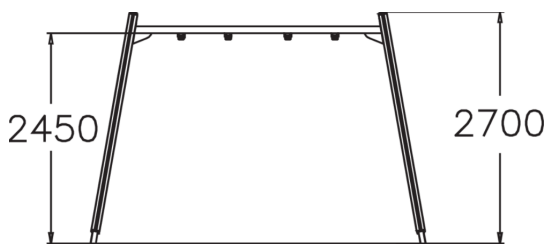

# Swing Frame

Swing frame for two swings, matching the Finno family of products. The frame height is 2,70 mm. The chain is 210 cm long. Swinging stimulates the vestibular system located in the inner ear, which in turn develops motor coordination and balance. The swinging motion also soothes the mind.

User age	4+
Number of users	2
Product length, mm	3910
Product width, mm	1750
Product height, mm	2700
Impact area, m <sup>2</sup>	25.5
Falling space, m <sup>2</sup>	25.5
Height required, mm	2900
Max. free fall height, mm	1400
Safety info	EN 1176-1, 2 TÜV
Installation time (for 1), H	6
Foundation options	deep_mounting surface_mounting
Wood	
Metal	