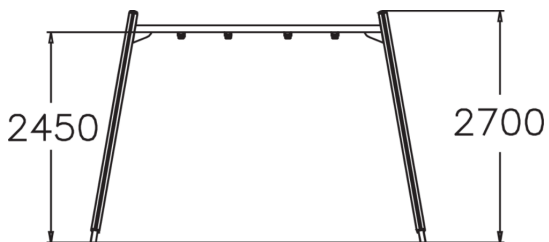

Swing Frame

Swing frame for two swings, matching the Finno family of products. The frame height is 2,70 mm. The chain is 210 cm long. Swinging stimulates the vestibular system located in the inner ear, which in turn develops motor coordination and balance. The swinging motion also soothes the mind.

User age	4+
Number of users	2
Product length, mm	3910
Product width, mm	1750
Product height, mm	2700
Impact area, m ²	25.5
Falling space, m ²	25.5
Height required, mm	2900
Max. free fall height, mm	1400
Safety info	EN 1176-1, 2 TÜV
Installation time (for 1), H	6
Foundation options	deep_mounting surface_mounting
Wood	
Metal	