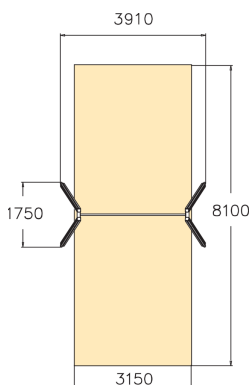

# Swing Frame

Swing frame for two swings, matching the Finno family of products. The frame height is 2,70 mm. The chain is 210 cm long. Swinging stimulates the vestibular system located in the inner ear, which in turn develops motor coordination and balance. The swinging motion also soothes the mind.

User age	4+
Number of users	2
Product length, mm	3910
Product width, mm	1750
Product height, mm	2700
Impact area, m <sup>2</sup>	25.5
Falling space, m <sup>2</sup>	25.5
Height required, mm	2900
Max. free fall height, mm	1400
Safety info	EN 1176-1, 2 TÜV
Installation time (for 1), H	6
Foundation options	deep_mounting surface_mounting
Wood	
Metal	