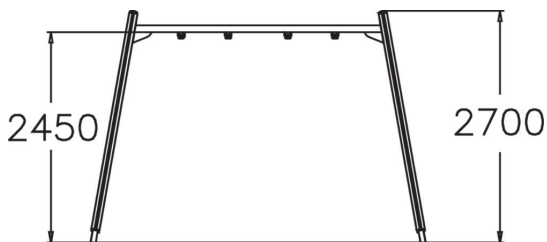

Swing Frame

Swing frame for two swings, matching the Finno family of products. The frame height is 2,70 mm. The chain is 210 cm long. Swinging stimulates the vestibular system located in the inner ear, which in turn develops motor coordination and balance. The swinging motion also soothes the mind.

User age	4+
Number of users	2
Product length, mm	3910
Product width, mm	1750
Product height, mm	2700
Impact area, m ²	25.5
Falling space, m ²	25.5
Height required, mm	2900
Max. free fall height, mm	1400
Safety info	EN 1176-1, 2 TÜV
Installation time (for 1), H	6
Foundation options	Deep mounting Surface mounting