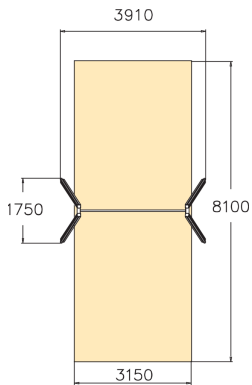

Swing Frame

Swing frame for two swings, matching the Finno family of products. The frame height is 2,70 mm. The chain is 210 cm long. Swinging stimulates the vestibular system located in the inner ear, which in turn develops motor coordination and balance. The swinging motion also soothes the mind.

User age	4+
Number of users	2
Product length, mm	3910
Product width, mm	1750
Product height, mm	2700
Impact area, m ²	25.5
Falling space, m ²	25.5
Height required, mm	2900
Max. free fall height, mm	1400
Safety info	EN 1176-1, 2 TÜV
Installation time (for 1), H	6
Foundation options	deep_mounting surface_mounting
Wood	
Metal	