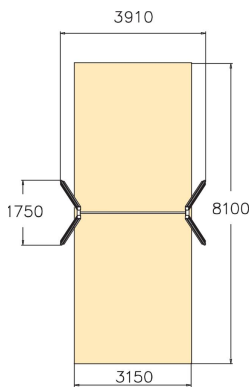

Swing Frame

Swing frame for two swings, matching the Finno family of products. The frame height is 2,70 mm. The chain is 210 cm long. Swinging stimulates the vestibular system located in the inner ear, which in turn develops motor coordination and balance. The swinging motion also soothes the mind.

User age	4+
Number of users	2
Product length, mm	3910
Product width, mm	1750
Product height, mm	2700
Impact area, m ²	25.5
Falling space, m ²	25.5
Height required, mm	2900
Max. free fall height, mm	1400
Safety info	EN 1176-1, 2 TÜV
Installation time (for 1), H	6
Foundation options	Deep mounting Surface mounting