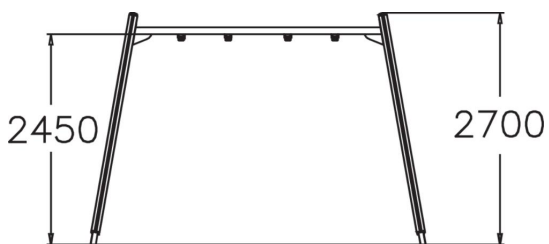

Swing Frame

Swing frame for two swings, matching the Finno family of products. The frame height is 2,70 mm. The chain is 210 cm long. Swinging stimulates the vestibular system located in the inner ear, which in turn develops motor coordination and balance. The swinging motion also soothes the mind.

User age	4+
Number of users	2
Product length, mm	3910
Product width, mm	1750
Product height, mm	2700
Impact area, m ²	25.5
Falling space, m ²	25.5
Height required, mm	2900
Max. free fall height, mm	1400
Safety info	EN 1176-1, 2 TÜV
Installation time (for 1), H	6
Foundation options	Deep mounting Surface mounting