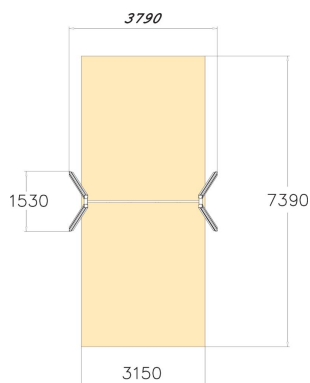

Swing frame for two swings, matching the Finno family of products. The frame height is 2,30 mm. The chain is 160 cm long. Swinging stimulates the vestibular system located in the inner ear, which in turn develops motor coordination and balance.

User age	1+
Number of users	2
Product length, mm	3790
Product width, mm	1530
Product height, mm	2300
Impact area, m ²	23.3
Falling space, m ²	23.3
Height required, mm	2700
Max. free fall height, mm	1200
Safety info	EN 1176-1, 2:2008
Installation time (for 1), H	6
Foundation options	deep_mounting