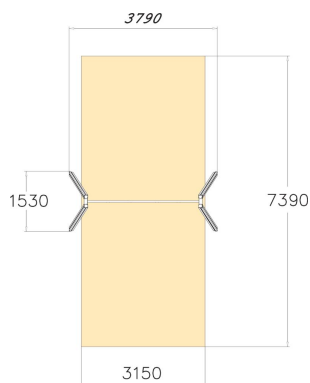

Swing frame for two swings, matching the Finno family of products. The frame height is 2,30 mm. The chain is 160 cm long. Swinging stimulates the vestibular system located in the inner ear, which in turn develops motor coordination and balance.

User age	1+
Number of users	2
Product length, mm	3790
Product width, mm	1530
Product height, mm	2300
Impact area, m <sup>2</sup>	23.3
Falling space, m <sup>2</sup>	23.3
Height required, mm	2700
Max. free fall height, mm	1200
Safety info	EN 1176-1, 2:2008
Installation time (for 1), H	6
Foundation options	Deep mounting