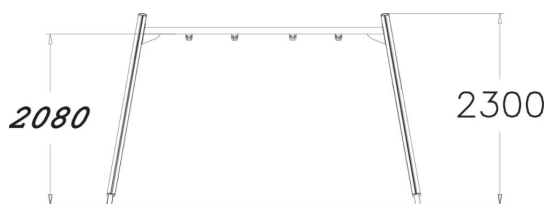

Swing frame for two swings, matching the Finno family of products. The frame height is 2,30 mm. The chain is 160 cm long. Swinging stimulates the vestibular system located in the inner ear, which in turn develops motor coordination and balance.

User age	1+
Number of users	2
Product length, mm	3790
Product width, mm	1530
Product height, mm	2300
Impact area, m ²	23.3
Falling space, m ²	23.3
Height required, mm	2700
Max. free fall height, mm	1200
Safety info	EN 1176-1, 2:2008
Installation time (for 1), H	6
Foundation options	deep_mounting