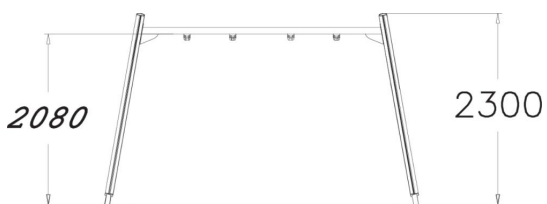

Swing frame for two swings, matching the Finno family of products. The frame height is 2,30 mm. The chain is 160 cm long. Swinging stimulates the vestibular system located in the inner ear, which in turn develops motor coordination and balance.

User age	1+
Number of users	2
Product length, mm	3790
Product width, mm	1530
Product height, mm	2300
Impact area, m <sup>2</sup>	23.3
Falling space, m <sup>2</sup>	23.3
Height required, mm	2700
Max. free fall height, mm	1200
Safety info	EN 1176-1, 2:2008
Installation time (for 1), H	6
Foundation options	Deep mounting