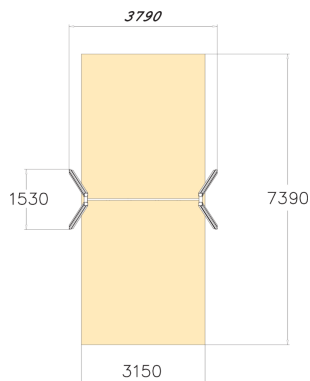

Swing Frame low

Swing frame for two swings, matching the Finno family of products. The frame height is 230 cm. The chain is 160 cm long. Swinging stimulates the vestibular system located in the inner ear, which in turn develops motor coordination and balance.

User age	1+
Number of users	2
Product length, mm	3790
Product width, mm	1530
Product height, mm	2300
Impact area, m ²	23.3
Falling space, m ²	23.3
Height required, mm	2700
Max. free fall height, mm	1200
Safety info	EN 1176-1, 2 TÜV
Installation time (for 1), H	6
Foundation options	deep_mounting surface_mounting
Wood	