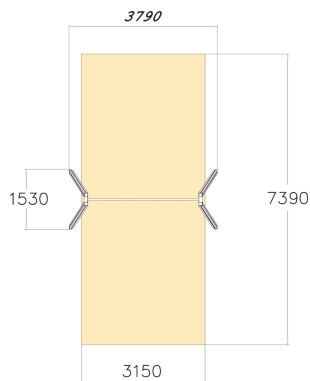

# Swing Frame low

Swing frame for two swings, matching the Finno family of products. The frame height is 230 cm. The chain is 160 cm long. Swinging stimulates the vestibular system located in the inner ear, which in turn develops motor coordination and balance.

User age	1+
Number of users	2
Product length, mm	3790
Product width, mm	1530
Product height, mm	2300
Impact area, m <sup>2</sup>	23.3
Falling space, m <sup>2</sup>	23.3
Height required, mm	2700
Max. free fall height, mm	1200
Safety info	EN 1176-1, 2 TÜV
Installation time (for 1), H	6
Foundation options	deep_mounting surface_mounting
Wood	