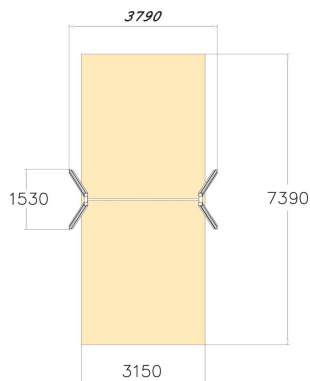

Swing Frame low

Swing frame for two swings, matching the Finno family of products. The frame height is 230 cm. The chain is 160 cm long. Swinging stimulates the vestibular system located in the inner ear, which in turn develops motor coordination and balance.

User age	1+
Number of users	2
Product length, mm	3790
Product width, mm	1530
Product height, mm	2300
Impact area, m ²	23.3
Falling space, m ²	23.3
Height required, mm	2700
Max. free fall height, mm	1200
Safety info	EN 1176-1, 2 TÜV
Installation time (for 1), H	6
Foundation options	deep_mounting surface_mounting
Wood	