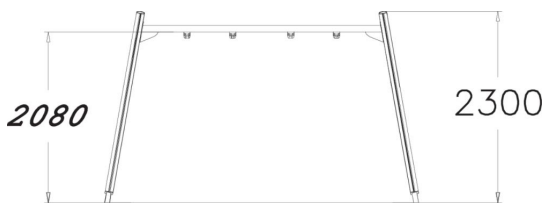

Swing Frame low

Swing frame for two swings, matching the Finno family of products. The frame height is 230 cm. The chain is 160 cm long. Swinging stimulates the vestibular system located in the inner ear, which in turn develops motor coordination and balance.

User age	1+
Number of users	2
Product length, mm	3790
Product width, mm	1530
Product height, mm	2300
Impact area, m ²	23.3
Falling space, m ²	23.3
Height required, mm	2700
Max. free fall height, mm	1200
Safety info	EN 1176-1, 2 TÜV
Installation time (for 1), H	6
Foundation options	deep_mounting surface_mounting
Wood	