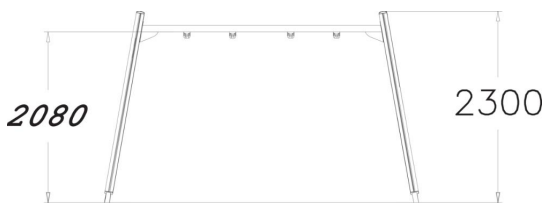

# Swing Frame

Swing frame for two swings, matching the Finno family of products. The frame height is 2,30 mm. The chain is 160 cm long. Swinging stimulates the vestibular system located in the inner ear, which in turn develops motor coordination and balance.

User age	1+
Number of users	2
Product length, mm	3790
Product width, mm	1530
Product height, mm	2300
Impact area, m <sup>2</sup>	23.3
Falling space, m <sup>2</sup>	23.3
Height required, mm	2700
Max. free fall height, mm	1200
Safety info	EN 1176-1, 2 TÜV
Installation time (for 1), H	6
Foundation options	Deep mounting Surface mounting