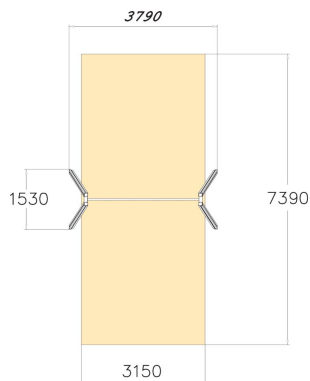

Swing Frame low

Swing frame for two swings, matching the Finno family of products. The frame height is 230 cm. The chain is 160 cm long. Swinging stimulates the vestibular system located in the inner ear, which in turn develops motor coordination and balance.

User age	1+
Number of users	2
Product length, mm	3790
Product width, mm	1530
Product height, mm	2300
Impact area, m ²	23.3
Falling space, m ²	23.3
Height required, mm	2700
Max. free fall height, mm	1200
Safety info	EN 1176-1, 2 TÜV
Installation time (for 1), H	6
Foundation options	Deep mounting Surface mounting