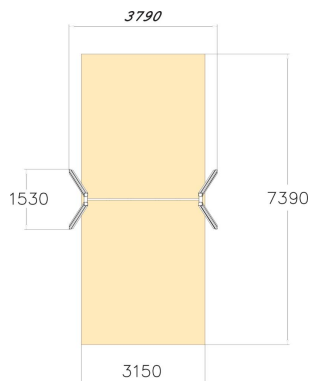

# Swing Frame

Swing frame for two swings, matching the Finno family of products. The frame height is 2,30 mm. The chain is 160 cm long. Swinging stimulates the vestibular system located in the inner ear, which in turn develops motor coordination and balance.

User age	1+
Number of users	2
Product length, mm	3790
Product width, mm	1530
Product height, mm	2300
Impact area, m <sup>2</sup>	23.3
Falling space, m <sup>2</sup>	23.3
Height required, mm	2700
Max. free fall height, mm	1200
Safety info	EN 1176-1, 2 TÜV
Installation time (for 1), H	6
Foundation options	Deep mounting Surface mounting