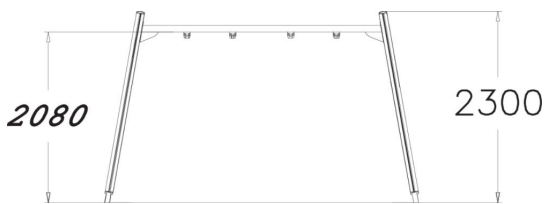

Swing Frame low

Swing frame for two swings, matching the Finno family of products. The frame height is 230 cm. The chain is 160 cm long. Swinging stimulates the vestibular system located in the inner ear, which in turn develops motor coordination and balance.

User age	1+
Number of users	2
Product length, mm	3790
Product width, mm	1530
Product height, mm	2300
Impact area, m ²	23.3
Falling space, m ²	23.3
Height required, mm	2700
Max. free fall height, mm	1200
Safety info	EN 1176-1, 2 TÜV
Installation time (for 1), H	6
Foundation options	Deep mounting Surface mounting