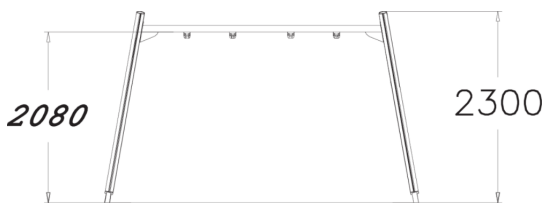

# Swing Frame low

Swing frame for two swings, matching the Finno family of products. The frame height is 230 cm. The chain is 160 cm long. Swinging stimulates the vestibular system located in the inner ear, which in turn develops motor coordination and balance.

User age	1+
Number of users	2
Product length, mm	3790
Product width, mm	1530
Product height, mm	2300
Impact area, m <sup>2</sup>	23.3
Falling space, m <sup>2</sup>	23.3
Height required, mm	2700
Max. free fall height, mm	1200
Safety info	EN 1176-1, 2 TÜV
Installation time (for 1), H	6
Foundation options	deep_mounting surface_mounting
Wood	