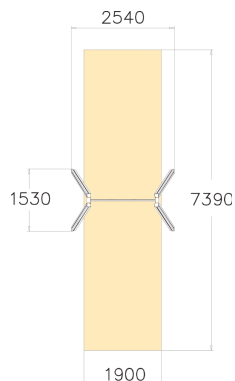

Swing Frame low

Swing frame for one swing, matching the Finno family of products. The frame height is 2,30 mm and the chain is 160 cm. Swinging stimulates the vestibular system located in the inner ear, which in turn develops motor coordination and balance. The swinging motion also soothes the mind.

User age	1+
Number of users	1
Product length, mm	1530
Product width, mm	2540
Product height, mm	2300
Impact area, m ²	14
Falling space, m ²	14
Height required, mm	2700
Max. free fall height, mm	1200
Safety info	EN 1176-1, 2 TÜV
Installation time (for 1), H	6
Foundation options	deep_mounting surface_mounting
Wood	
Metal	