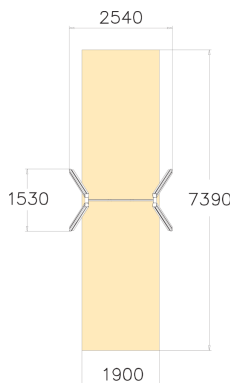

Swing Frame low

Swing frame for one swing, matching the Finno family of products. The frame height is 2,30 mm and the chain is 160 cm. Swinging stimulates the vestibular system located in the inner ear, which in turn develops motor coordination and balance. The swinging motion also soothes the mind.

User age	1+
Number of users	1
Product length, mm	1530
Product width, mm	2540
Product height, mm	2300
Impact area, m ²	14
Falling space, m ²	14
Height required, mm	2700
Max. free fall height, mm	1200
Safety info	EN 1176-1, 2 TÜV
Installation time (for 1), H	6
Foundation options	deep_mounting surface_mounting
Wood	
Metal	