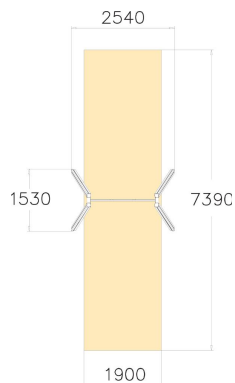

Swing Frame

Swing frame for one swing, matching the Finno family of products. The frame height is 2,30 mm and the chain is 160 cm. Swinging stimulates the vestibular system located in the inner ear, which in turn develops motor coordination and balance. The swinging motion also soothes the mind.

User age	1+
Number of users	1
Product length, mm	1530
Product width, mm	2540
Product height, mm	2300
Impact area, m ²	14
Falling space, m ²	14
Height required, mm	2700
Max. free fall height, mm	1200
Safety info	EN 1176-1, 2 TÜV
Installation time (for 1), H	6
Foundation options	Deep mounting Surface mounting