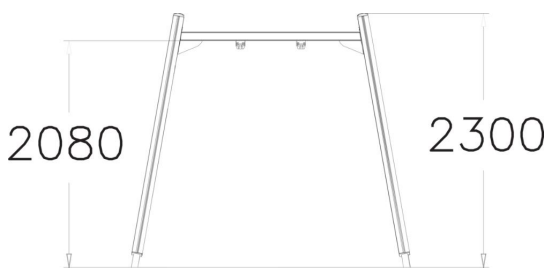

Swing Frame

Swing frame for one swing, matching the Finno family of products. The frame height is 2,30 mm and the chain is 160 cm. Swinging stimulates the vestibular system located in the inner ear, which in turn develops motor coordination and balance. The swinging motion also soothes the mind.

User age	1+
Number of users	1
Product length, mm	1530
Product width, mm	2540
Product height, mm	2300
Impact area, m ²	14
Falling space, m ²	14
Height required, mm	2700
Max. free fall height, mm	1200
Safety info	EN 1176-1, 2 TÜV
Installation time (for 1), H	6
Foundation options	Deep mounting Surface mounting