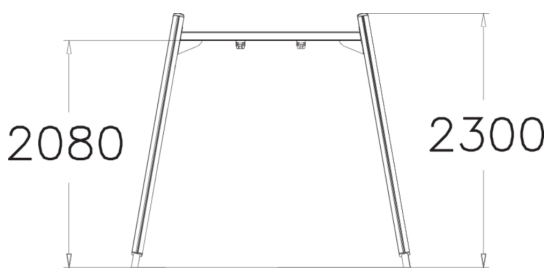

Swing Frame low

Swing frame for one swing, matching the Finno family of products. The frame height is 2,30 mm and the chain is 160 cm. Swinging stimulates the vestibular system located in the inner ear, which in turn develops motor coordination and balance. The swinging motion also soothes the mind.

User age	1+
Number of users	1
Product length, mm	1530
Product width, mm	2540
Product height, mm	2300
Impact area, m ²	14
Falling space, m ²	14
Height required, mm	2700
Max. free fall height, mm	1200
Safety info	EN 1176-1, 2 TÜV
Installation time (for 1), H	6
Foundation options	deep_mounting surface_mounting
Wood	
Metal	