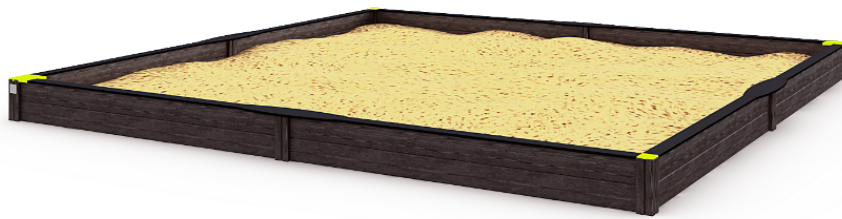

137410M  
Sandbox

User age	1+
Number of users	46
Product length, mm	4990
Product width, mm	4990
Product height, mm	310
Height required, mm	2110
Max. free fall height, mm	310
Safety info	EN 1176-1 TÜV
Installation time (for 1), H	2
Foundation options	deep_mounting
Wood	
Colour of walls and HPL	