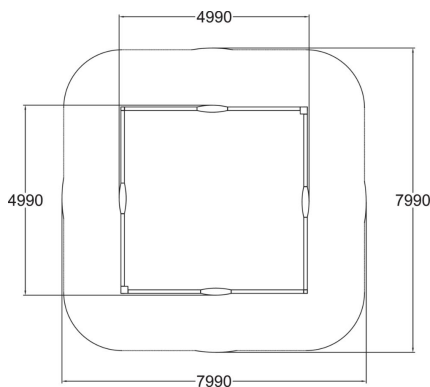

137410M
Sandbox

User age	1+
Number of users	46
Product length, mm	4990
Product width, mm	4990
Product height, mm	310
Height required, mm	2110
Max. free fall height, mm	310
Safety info	EN 1176-1 TÜV
Installation time (for 1), H	2
Foundation options	Deep mounting