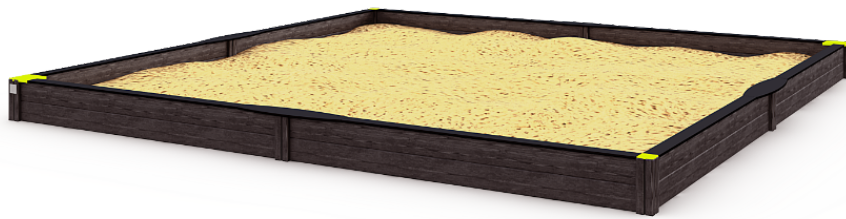

137410M
Sandbox

User age	1+
Number of users	46
Product length, mm	4990
Product width, mm	4990
Product height, mm	310
Height required, mm	2110
Max. free fall height, mm	310
Safety info	EN 1176-1 TÜV
Installation time (for 1), H	2
Foundation options	deep_mounting
Wood	
Colour of walls and HPL	