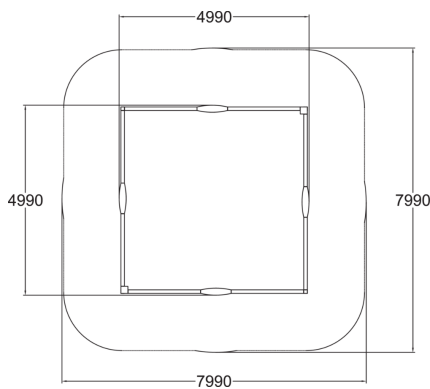

137410M  
Sandbox

User age	1+
Number of users	46
Product length, mm	4990
Product width, mm	4990
Product height, mm	310
Height required, mm	2110
Max. free fall height, mm	310
Safety info	EN 1176-1 TÜV
Installation time (for 1), H	2
Foundation options	deep_mounting
Wood	
Colour of walls and HPL	