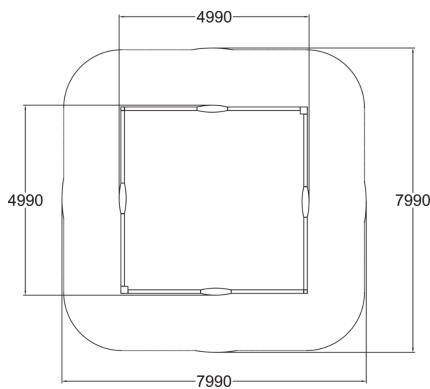

137410M
Sandbox

User age	1+
Number of users	46
Product length, mm	4990
Product width, mm	4990
Product height, mm	310
Height required, mm	2110
Max. free fall height, mm	310
Safety info	EN 1176-1 TÜV
Installation time (for 1), H	2
Foundation options	deep_mounting
Wood	
Colour of walls and HPL	