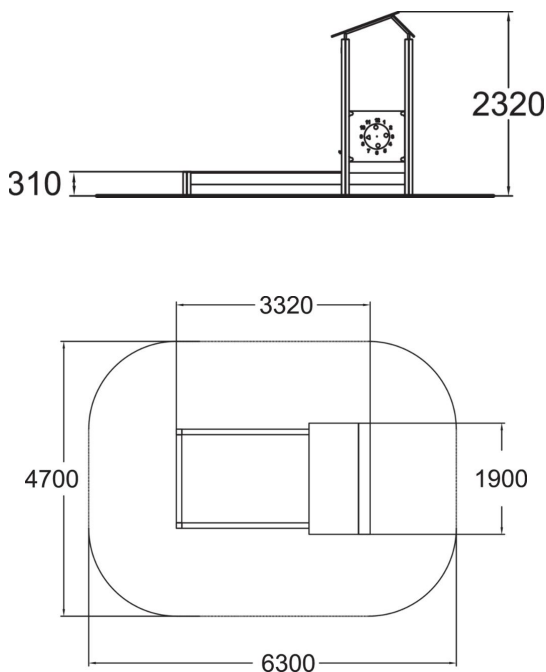

This playground equipment comprises a sandbox and a hut with a saddleback roof. A wooden sandbox with clean lines, 2,100mm x 3,150m in size. With its wide side walls, this sandbox offers children an opportunity to test their balance and provides a comfortable seat for adults. The hut consists of a kiosk window, a seat and a roulette wall outside the hut. The sandbox offers children a good opportunity to use their imagination and improve their three-dimensional perception. Role-playing games give children an opportunity to experience feelings and to develop their social and communicative skills.

User age	1+
Number of users	10
Product length, mm	1900
Product width, mm	2920
Product height, mm	2320
Falling space, m ²	25.7
Height required, mm	2360
Max. free fall height, mm	310
Safety info	EN 1176-1 TÜV
Installation time (for 1), H	6
Foundation options	Deep mounting