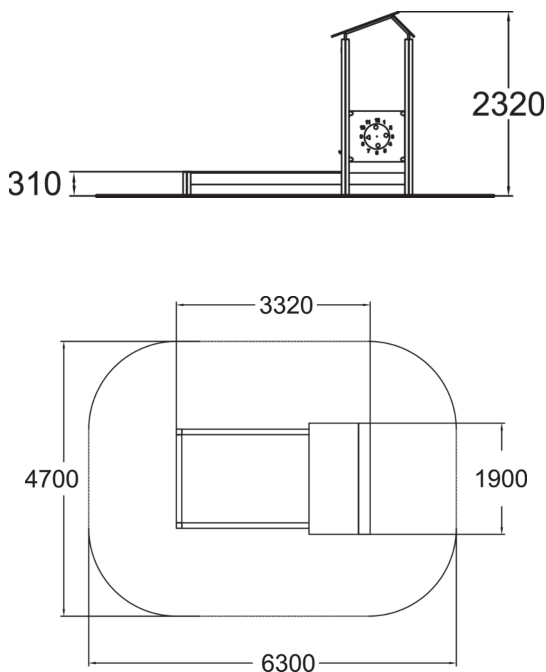

This playground equipment comprises a sandbox and a hut with a saddleback roof. A wooden sandbox with clean lines, 2,100mm x 3,150m in size. With its wide side walls, this sandbox offers children an opportunity to test their balance and provides a comfortable seat for adults. The hut consists of a kiosk window, a seat and a roulette wall outside the hut. The sandbox offers children a good opportunity to use their imagination and improve their three-dimensional perception. Role-playing games give children an opportunity to experience feelings and to develop their social and communicative skills.

User age	1+
Number of users	10
Product length, mm	1900
Product width, mm	3320
Product height, mm	2320
Falling space, m <sup>2</sup>	27.6
Height required, mm	2360
Max. free fall height, mm	310
Safety info	EN 1176-1 TÜV
Installation time (for 1), H	6
Foundation options	deep_mounting
Wood	
Metal	
Colour of walls and HPL	