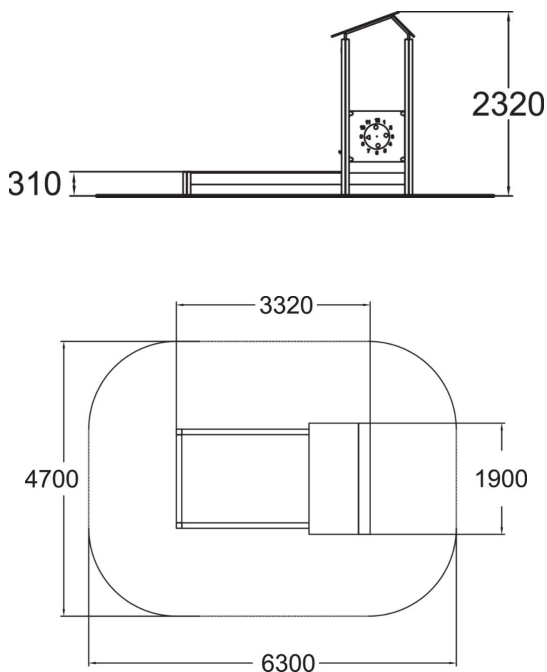

This playground equipment comprises a sandbox and a hut with a saddleback roof. A wooden sandbox with clean lines, 2,100mm x 3,150m in size. With its wide side walls, this sandbox offers children an opportunity to test their balance and provides a comfortable seat for adults. The hut consists of a kiosk window, a seat and a roulette wall outside the hut. The sandbox offers children a good opportunity to use their imagination and improve their three-dimensional perception. Role-playing games give children an opportunity to experience feelings and to develop their social and communicative skills.

User age	1+
Number of users	10
Product length, mm	1900
Product width, mm	3320
Product height, mm	2320
Falling space, m ²	27.6
Height required, mm	2360
Max. free fall height, mm	310
Safety info	EN 1176-1 TÜV
Installation time (for 1), H	6
Foundation options	Deep mounting