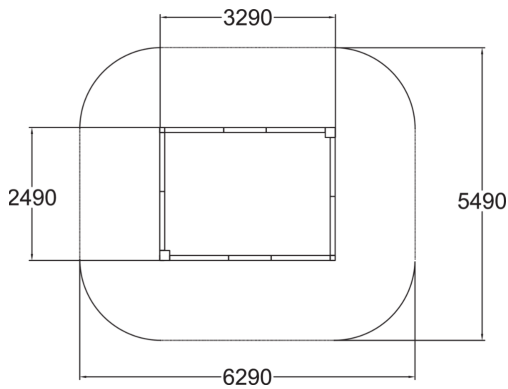

137404_M
Sandbox

A wooden sandbox with clean lines, 2,490 mm x 3,290 mm in size. With its wide side walls, top part coated with HPL panelling, this sandbox offers children an opportunity to test their balance and provides a comfortable seat for adults. The opposite corners of the sandbox are equipped with effect coloured HPL plates for seating or sand cakes. The HPL panelling is durable against wear and different weather conditions, and it is easy to wipe clean from sand and water. The sandbox offers children a good opportunity to use their imagination and improve their three-dimensional perception.

User age	1+
Number of users	14
Product length, mm	3290
Product width, mm	2490
Product height, mm	310
Falling space, m ²	32.6
Height required, mm	2110
Max. free fall height, mm	310
Safety info	EN 1176-1 TÜV
Installation time (for 1), H	2
Foundation options	deep_mounting
Wood	
Colour of walls and HPL	