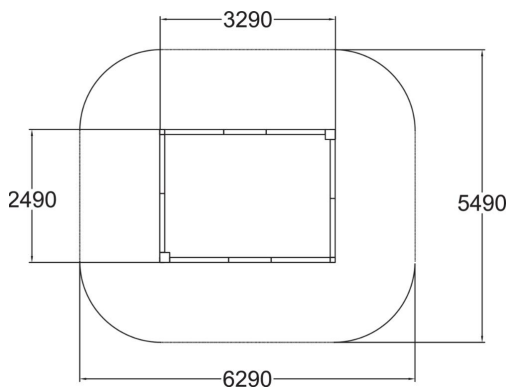

A wooden sandbox with clean lines, 2,490 mm x 3,290 mm in size. With its wide side walls, top part coated with HPL panelling, this sandbox offers children an opportunity to test their balance and provides a comfortable seat for adults. The opposite corners of the sandbox are equipped with effect coloured HPL plates for seating or sand cakes. The HPL panelling is durable against wear and different weather conditions, and it is easy to wipe clean from sand and water. The sandbox offers children a good opportunity to use their imagination and improve their three-dimensional perception.

User age	1+
Number of users	14
Product length, mm	3290
Product width, mm	2490
Product height, mm	310
Falling space, m ²	32.6
Height required, mm	2110
Max. free fall height, mm	310
Safety info	EN 1176-1:2008
Installation time (for 1), H	2
Foundation options	Deep mounting