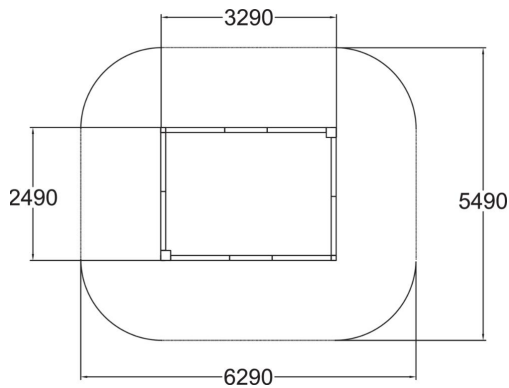

A wooden sandbox with clean lines, 2,490 mm x 3,290 mm in size. With its wide side walls, top part coated with HPL panelling, this sandbox offers children an opportunity to test their balance and provides a comfortable seat for adults. The opposite corners of the sandbox are equipped with effect coloured HPL plates for seating or sand cakes. The HPL panelling is durable against wear and different weather conditions, and it is easy to wipe clean from sand and water. The sandbox offers children a good opportunity to use their imagination and improve their three-dimensional perception.

User age	1+
Number of users	14
Product length, mm	3290
Product width, mm	2490
Product height, mm	310
Falling space, m <sup>2</sup>	32.6
Height required, mm	2110
Max. free fall height, mm	310
Safety info	EN 1176-1 TÜV
Installation time (for 1), H	2
Foundation options	deep_mounting