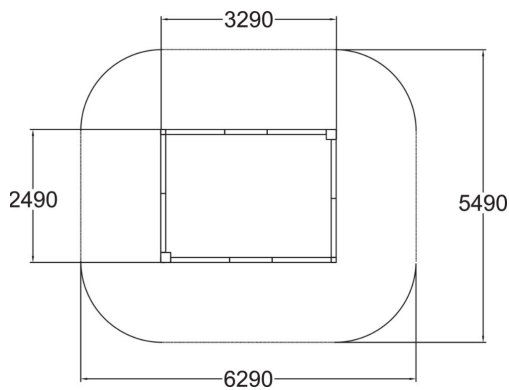

137404M  
Sandbox

A wooden sandbox with clean lines, 2,490 mm x 3,290 mm in size. With its wide side walls, topped with HPL paneling, this sandbox offers children an opportunity to test their balance, as well as providing a comfortable seat for adults. The opposite corners of the sandbox are equipped with effect coloured HPL plates for seating or sand cakes. The HPL paneling is durable against wear and different weather conditions, and it is easy to wipe clean from sand and water. The sandbox offers children a good opportunity to use their imagination and improve their three-dimensional perception.

User age	1+
Number of users	14
Product length, mm	3290
Product width, mm	2490
Product height, mm	310
Falling space, m <sup>2</sup>	32.6
Height required, mm	2110
Max. free fall height, mm	310
Safety info	EN 1176-1 TÜV
Installation time (for 1), H	2
Foundation options	Deep mounting