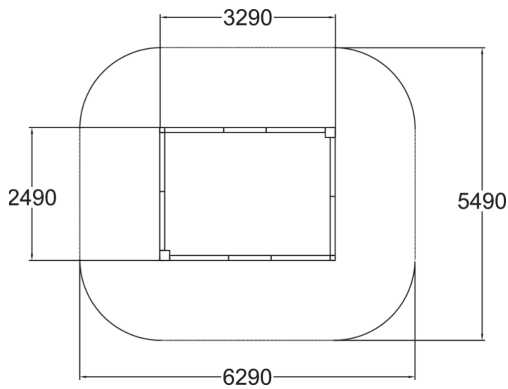

137404M
Sandbox

A wooden sandbox with clean lines, 2,490 mm x 3,290 mm in size. With its wide side walls, topped with HPL paneling, this sandbox offers children an opportunity to test their balance, as well as providing a comfortable seat for adults. The opposite corners of the sandbox are equipped with effect coloured HPL plates for seating or sand cakes. The HPL paneling is durable against wear and different weather conditions, and it is easy to wipe clean from sand and water. The sandbox offers children a good opportunity to use their imagination and improve their three-dimensional perception.

User age	1+
Number of users	14
Product length, mm	3290
Product width, mm	2490
Product height, mm	310
Falling space, m ²	32.6
Height required, mm	2110
Max. free fall height, mm	310
Safety info	EN 1176-1 TÜV
Installation time (for 1), H	2
Foundation options	deep_mounting
Wood	
Colour of walls and HPL	