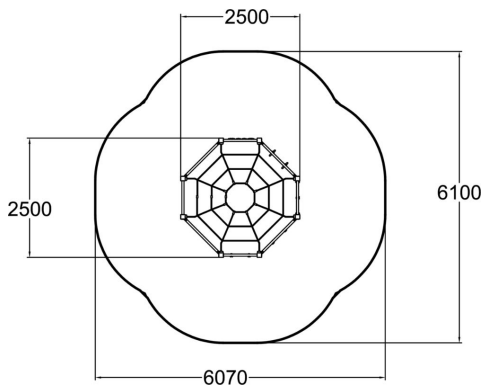

Versatile climbing frame with many different climbing options, rings, trapeze and a bar to hang or flip around. Climbing develops motor skills and also helps to learn to take risks.

User age	3
Number of users	10
Product length, mm	2490
Product width, mm	2490
Product height, mm	1980
Impact area, m <sup>2</sup>	28.9
Falling space, m <sup>2</sup>	28.9
Height required, mm	2280
Max. free fall height, mm	1970
Safety info	EN 1176-1 TÜV
Installation time (for 1), H	11
Foundation options	Deep mounting Surface mounting