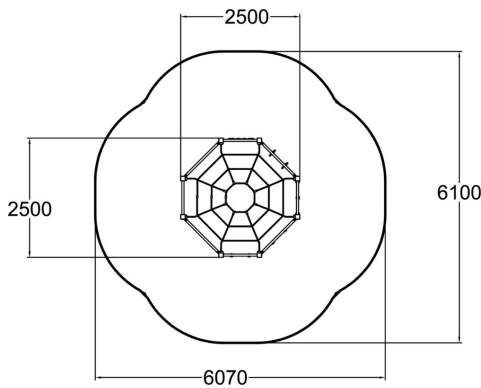

Versatile climbing frame with many different climbing options, rings, trapeze and a bar to hang or flip around. Climbing develops motor skills and also helps to learn to take risks.

User age	3
Number of users	10
Product length, mm	2490
Product width, mm	2490
Product height, mm	1980
Impact area, m ²	28.9
Falling space, m ²	28.9
Height required, mm	2280
Max. free fall height, mm	1970
Safety info	EN 1176-1 TÜV
Installation time (for 1), H	11
Foundation options	Deep mounting Surface mounting