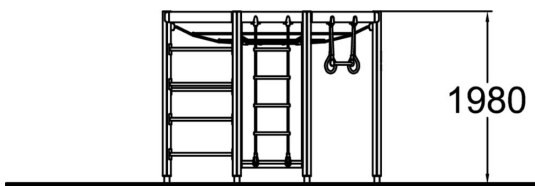

Versatile climbing frame with many different climbing options, rings, trapeze and a bar to hang or flip around. Climbing develops motor skills and also helps to learn to take risks.

User age	3
Number of users	10
Product length, mm	2490
Product width, mm	2490
Product height, mm	1980
Impact area, m ²	28.9
Falling space, m ²	28.9
Height required, mm	2280
Max. free fall height, mm	1970
Safety info	EN 1176-1 TÜV
Installation time (for 1), H	11
Foundation options	Deep mounting Surface mounting