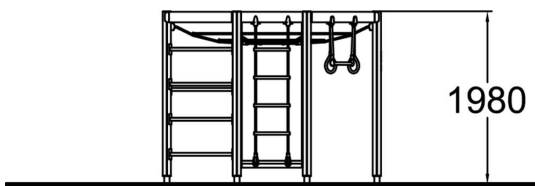

Versatile climbing frame with many different climbing options, rings, trapeze and a bar to hang or flip around. Climbing develops motor skills and also helps to learn to take risks.

User age	3
Number of users	10
Product length, mm	2490
Product width, mm	2490
Product height, mm	1980
Impact area, m ²	28.9
Falling space, m ²	28.9
Height required, mm	2280
Max. free fall height, mm	1970
Safety info	EN 1176-1 TÜV
Installation time (for 1), H	11
Foundation options	deep_mounting surface_mounting
Wood	
Metal	
Colour of walls and HPL	
Ropes	