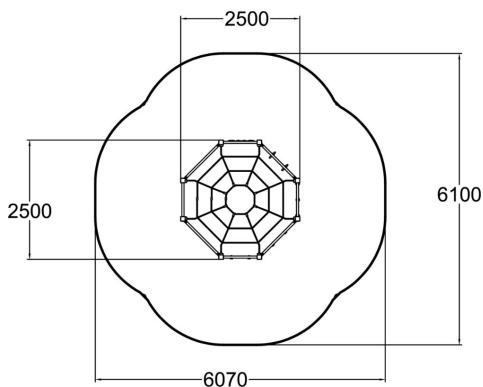

Versatile climbing frame with many different climbing options, rings, trapeze and a bar to hang or flip around. Climbing develops motor skills and also helps to learn to take risks.

User age	3
Number of users	10
Product length, mm	2490
Product width, mm	2490
Product height, mm	1980
Impact area, m ²	28.9
Falling space, m ²	28.9
Height required, mm	2280
Max. free fall height, mm	1970
Safety info	EN 1176-1 TÜV
Installation time (for 1), H	11
Foundation options	deep_mounting surface_mounting
Wood	
Metal	
Colour of walls and HPL	
Ropes	