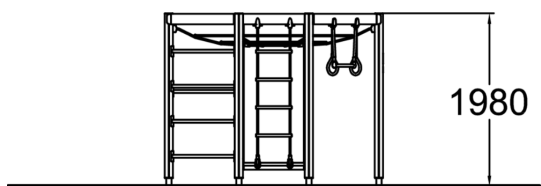

Versatile climbing frame with many different climbing options, rings, trapeze and a bar to hang or flip around. Climbing develops motor skills and also helps to learn to take risks.

User age	3
Number of users	10
Product length, mm	2490
Product width, mm	2490
Product height, mm	1980
Impact area, m <sup>2</sup>	28.9
Falling space, m <sup>2</sup>	28.9
Height required, mm	2280
Max. free fall height, mm	1970
Safety info	EN 1176-1 TÜV
Installation time (for 1), H	11
Foundation options	deep_mounting surface_mounting
Wood	
Metal	
Colour of walls and HPL	
Ropes	