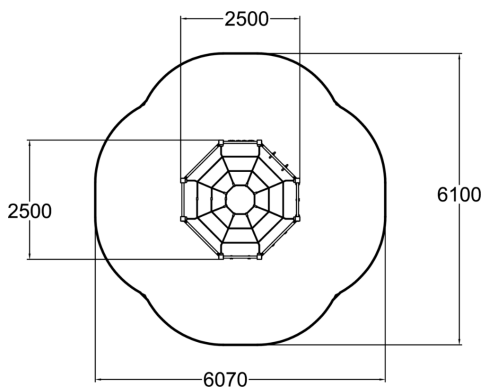

Versatile climbing frame with many different climbing options, rings, trapeze and a bar to hang or flip around. Climbing develops motor skills and also helps to learn to take risks.

User age	3
Number of users	10
Product length, mm	2490
Product width, mm	2490
Product height, mm	1980
Impact area, m <sup>2</sup>	28.9
Falling space, m <sup>2</sup>	28.9
Height required, mm	2280
Max. free fall height, mm	1970
Safety info	EN 1176-1 TÜV
Installation time (for 1), H	11
Foundation options	deep_mounting surface_mounting
Wood	
Metal	
Colour of walls and HPL	
Ropes	