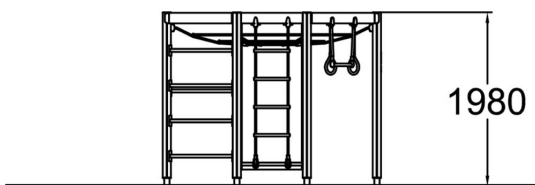

Versatile climbing frame with many different climbing options, rings, trapeze and a bar to hang or flip around. Climbing develops motor skills and also helps to learn to take risks.

User age	3
Number of users	10
Product length, mm	2490
Product width, mm	2490
Product height, mm	1980
Impact area, m <sup>2</sup>	28.9
Falling space, m <sup>2</sup>	28.9
Height required, mm	2280
Max. free fall height, mm	1970
Safety info	EN 1176-1 TÜV
Installation time (for 1), H	11
Foundation options	Deep mounting Surface mounting