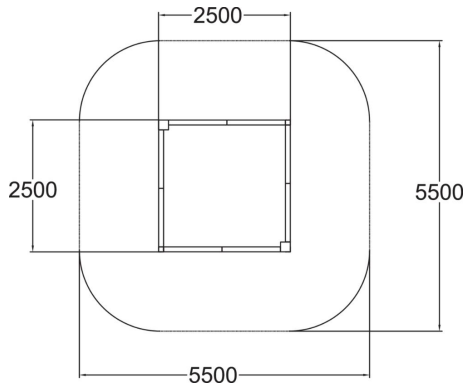

137400M
Sandbox

A wooden sandbox with clean lines, 2,500mm x 2,500m in size. With its wide side walls, top part coated with HPL panelling, this sandbox offers children an opportunity to test their balance and provides a comfortable seat for adults. The opposite corners of the sandbox are equipped with effect coloured HPL plates for seating or sand cakes. The HPL panelling is durable against wear and different weather conditions, and it is easy to wipe clean from sand and water. The sandbox offers children a good opportunity to use their imagination and improve their three-dimensional perception.

User age	1+
Number of users	10
Product length, mm	2500
Product width, mm	2500
Product height, mm	310
Falling space, m ²	28.2
Height required, mm	2110
Max. free fall height, mm	310
Safety info	EN 1176-1 TÜV
Installation time (for 1), H	2
Foundation options	deep_mounting