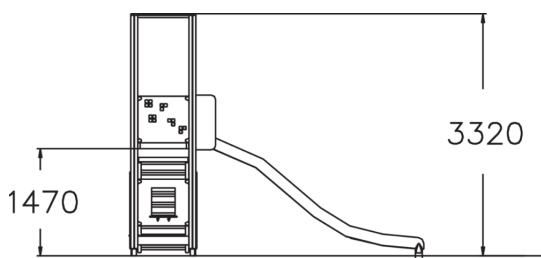

-  Play panels
1
-  Roofs
1
-  Slides
1
-  Towers
1

A tower for games with a slide and hut. The high (1,470 mm) tower can be accessed by ladders, and the exhilarating descent at high speed is via the slide. The space beneath the tower with its kiosk window, counter and two benches provides ample room for playing shop games. Role-playing games give children an opportunity to experience feelings and to develop their social and communicative skills.

User age	2+
Number of users	7
Product length, mm	2260
Product width, mm	3540
Product height, mm	3320
Impact area, m ²	24.5
Falling space, m ²	26.7
Height required, mm	3360
Max. free fall height, mm	1470
Safety info	EN 1176-1, 3 TÜV
Installation time (for 1), H	7
Foundation options	deep_mounting surface_mounting
Wood	
Metal	
Colour of walls and HPL	
Ropes	