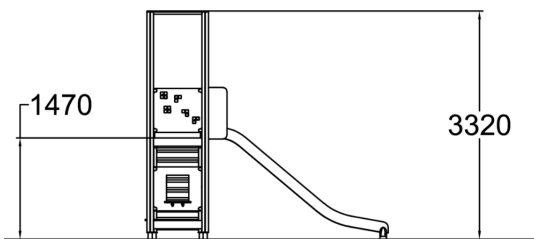

-  Play panels  
1
-  Roofs  
1
-  Slides  
1
-  Towers  
1

A tower for games with a slide and hut. The high (1,470 mm) tower can be accessed by ladders, and the exhilarating descent at high speed is via the slide. The space beneath the tower with its kiosk window, counter and two benches provides ample room for playing shop games. Role-playing games give children an opportunity to experience feelings and to develop their social and communicative skills.

User age	2+
Number of users	7
Product length, mm	2260
Product width, mm	3540
Product height, mm	3320
Impact area, m <sup>2</sup>	24.5
Falling space, m <sup>2</sup>	26.7
Height required, mm	3360
Max. free fall height, mm	1470
Safety info	EN 1176-1, 3 TÜV
Installation time (for 1), H	7
Foundation options	deep_mounting surface_mounting
Wood	
Metal	
Colour of walls and HPL	
Ropes	