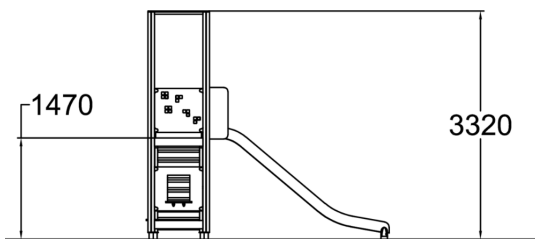

-  Play panels
1
-  Roofs
1
-  Slides
1
-  Towers
1

A tower for games with a slide and hut. The high (1,470 mm) tower can be accessed by ladders, and the exhilarating descent at high speed is via the slide. The space beneath the tower with its kiosk window, counter and two benches provides ample room for playing shop games. Role-playing games give children an opportunity to experience feelings and to develop their social and communicative skills.

User age	2+
Number of users	7
Product length, mm	2260
Product width, mm	3540
Product height, mm	3320
Impact area, m ²	24.5
Falling space, m ²	26.7
Height required, mm	3360
Max. free fall height, mm	1470
Safety info	EN 1176-1, 3 TÜV
Installation time (for 1), H	7
Foundation options	deep_mounting surface_mounting
Wood	
Metal	
Colour of walls and HPL	
Ropes	