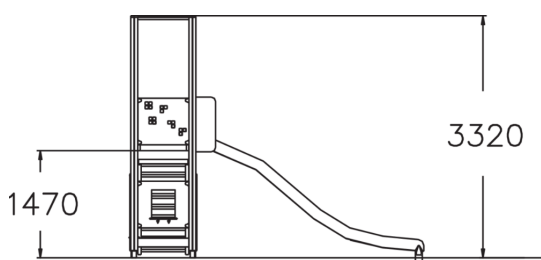

-  Play panels  
1
-  Roofs  
1
-  Slides  
1
-  Towers  
1

A tower for games with a slide and hut. The high (1,470 mm) tower can be accessed by ladders, and the exhilarating descent at high speed is via the slide. The space beneath the tower with its kiosk window, counter and two benches provides ample room for playing shop games. Role-playing games give children an opportunity to experience feelings and to develop their social and communicative skills.

User age	2+
Number of users	7
Product length, mm	2260
Product width, mm	3540
Product height, mm	3320
Impact area, m <sup>2</sup>	24.5
Falling space, m <sup>2</sup>	26.7
Height required, mm	3360
Max. free fall height, mm	1470
Safety info	EN 1176-1, 3 TÜV
Installation time (for 1), H	7
Foundation options	deep_mounting surface_mounting
Wood	
Metal	
Colour of walls and HPL	
Ropes	