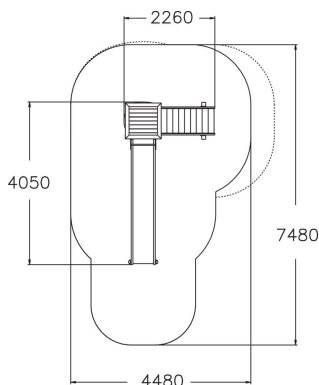

-  Play panels  
1
-  Roofs  
1
-  Slides  
1
-  Towers  
1

A tower for games with a slide and hut. The high (1,470 mm) tower can be accessed by ladders, and the exhilarating descent at high speed is via the slide. The space beneath the tower with its kiosk window, counter and two benches provides ample room for playing shop games. Role-playing games give children an opportunity to experience feelings and to develop their social and communicative skills.

User age	2+
Number of users	7
Product length, mm	2260
Product width, mm	3540
Product height, mm	3320
Impact area, m <sup>2</sup>	24.5
Falling space, m <sup>2</sup>	26.7
Height required, mm	3360
Max. free fall height, mm	1470
Safety info	EN 1176-1, 3 TÜV
Installation time (for 1), H	7
Foundation options	Deep mounting Surface mounting