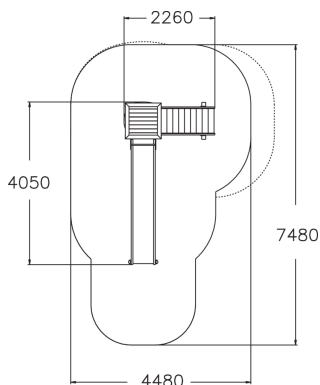

-  Play panels  
1
-  Roofs  
1
-  Slides  
1
-  Towers  
1

A tower for games with a slide and hut. The high (1,470 mm) tower can be accessed by ladders, and the exhilarating descent at high speed is via the slide. The space beneath the tower with its kiosk window, counter and two benches provides ample room for playing shop games. Role-playing games give children an opportunity to experience feelings and to develop their social and communicative skills.

User age	2+
Number of users	7
Product length, mm	2260
Product width, mm	3540
Product height, mm	3320
Impact area, m <sup>2</sup>	24.5
Falling space, m <sup>2</sup>	26.7
Height required, mm	3360
Max. free fall height, mm	1470
Safety info	EN 1176-1, 3 TÜV
Installation time (for 1), H	7
Foundation options	deep_mounting surface_mounting
Wood	
Metal	
Colour of walls and HPL	
Ropes	