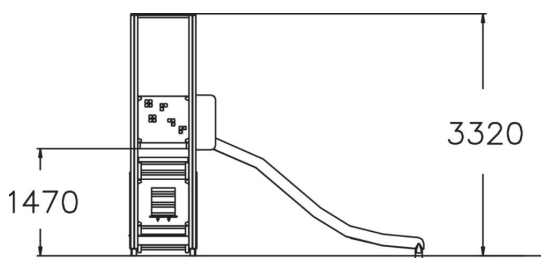

-  Play panels  
1
-  Roofs  
1
-  Slides  
1
-  Towers  
1

A tower for games with a slide and hut. The high (1,470 mm) tower can be accessed by ladders, and the exhilarating descent at high speed is via the slide. The space beneath the tower with its kiosk window, counter and two benches provides ample room for playing shop games. Role-playing games give children an opportunity to experience feelings and to develop their social and communicative skills.

User age	2+
Number of users	7
Product length, mm	2260
Product width, mm	3540
Product height, mm	3320
Impact area, m <sup>2</sup>	24.5
Falling space, m <sup>2</sup>	26.7
Height required, mm	3360
Max. free fall height, mm	1470
Safety info	EN 1176-1, 3 TÜV
Installation time (for 1), H	7
Foundation options	Deep mounting Surface mounting