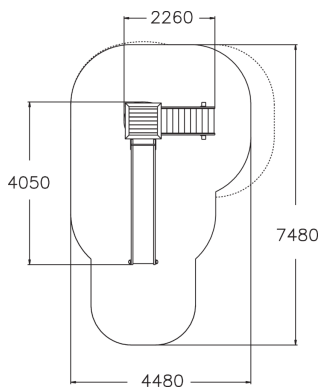

-  Play panels
1
-  Roofs
1
-  Slides
1
-  Towers
1

A tower for games with a slide and hut. The high (1,470 mm) tower can be accessed by ladders, and the exhilarating descent at high speed is via the slide. The space beneath the tower with its kiosk window, counter and two benches provides ample room for playing shop games. Role-playing games give children an opportunity to experience feelings and to develop their social and communicative skills.

User age	2+
Number of users	7
Product length, mm	2260
Product width, mm	3540
Product height, mm	3320
Impact area, m ²	24.5
Falling space, m ²	26.7
Height required, mm	3360
Max. free fall height, mm	1470
Safety info	EN 1176-1, 3 TÜV
Installation time (for 1), H	7
Foundation options	deep_mounting surface_mounting
Wood	
Metal	
Colour of walls and HPL	
Ropes	