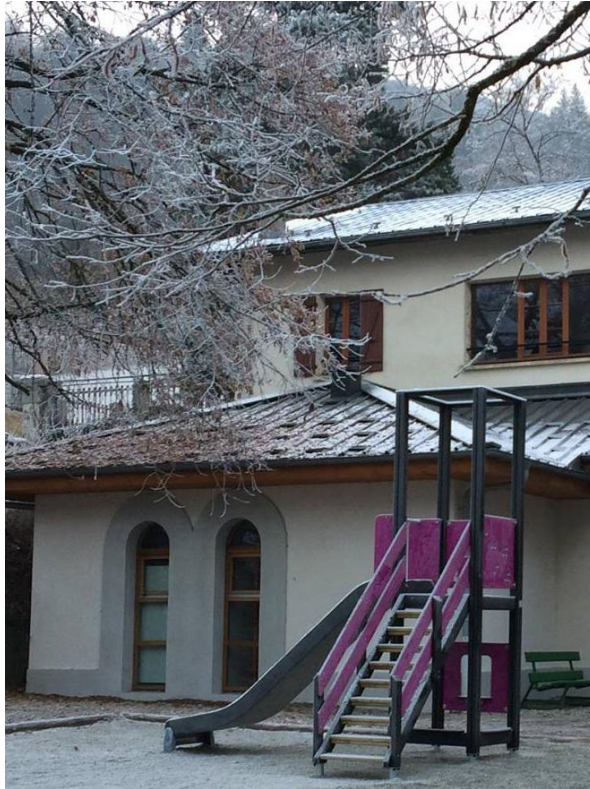

-  Play panels  
1
-  Roofs  
1
-  Slides  
1
-  Towers  
1

A tower for games with a slide and hut. The high (1,470 mm) tower can be accessed by ladders, and the exhilarating descent at high speed is via the slide. The space beneath the tower with its kiosk window, counter and two benches provides ample room for playing shop games. Role-playing games give children an opportunity to experience feelings and to develop their social and communicative skills.

User age	2+
Number of users	7
Product length, mm	2260
Product width, mm	3540
Product height, mm	3320
Impact area, m <sup>2</sup>	24.5
Falling space, m <sup>2</sup>	26.7
Height required, mm	3360
Max. free fall height, mm	1470
Safety info	EN 1176-1, 3 TÜV
Installation time (for 1), H	7
Foundation options	Deep mounting Surface mounting