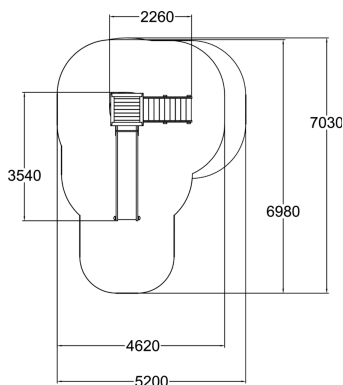

-  Play panels
1
-  Roofs
1
-  Slides
1
-  Towers
1

A tower for games with a slide and hut. The high (1,470 mm) tower can be accessed by ladders, and the exhilarating descent at high speed is via the slide. The space beneath the tower with its kiosk window, counter and two benches provides ample room for playing shop games. Role-playing games give children an opportunity to experience feelings and to develop their social and communicative skills.

User age	2+
Number of users	7
Product length, mm	2260
Product width, mm	3540
Product height, mm	3320
Impact area, m ²	24.5
Falling space, m ²	26.7
Height required, mm	3360
Max. free fall height, mm	1470
Safety info	EN 1176-1, 3 TÜV
Installation time (for 1), H	7
Foundation options	deep_mounting surface_mounting
Wood	
Metal	
Colour of walls and HPL	
Ropes	