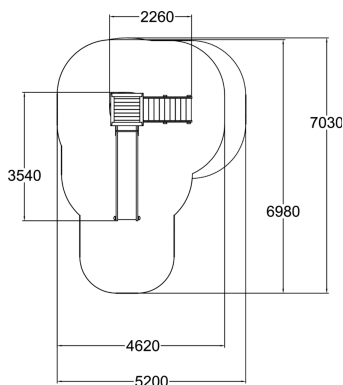

-  Play panels  
1
-  Roofs  
1
-  Slides  
1
-  Towers  
1

A tower for games with a slide and hut. The high (1,470 mm) tower can be accessed by ladders, and the exhilarating descent at high speed is via the slide. The space beneath the tower with its kiosk window, counter and two benches provides ample room for playing shop games. Role-playing games give children an opportunity to experience feelings and to develop their social and communicative skills.

User age	2+
Number of users	7
Product length, mm	2260
Product width, mm	3540
Product height, mm	3320
Impact area, m <sup>2</sup>	24.5
Falling space, m <sup>2</sup>	26.7
Height required, mm	3360
Max. free fall height, mm	1470
Safety info	EN 1176-1, 3 TÜV
Installation time (for 1), H	7
Foundation options	deep_mounting surface_mounting
Wood	
Metal	
Colour of walls and HPL	
Ropes	