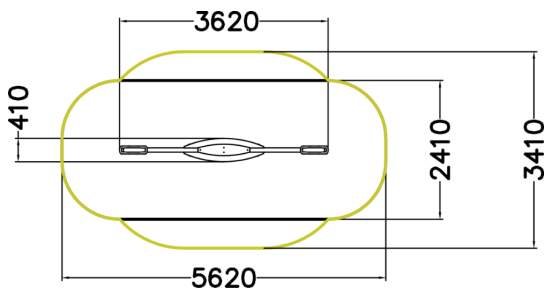

The maximum seat height of the seesaw is 840mm. Suitable for school-age children, the spring bouncer comprises two seats which allow children to face in either direction or sit back to back. Spring bouncers are playground classics, providing entertainment for children year after year. Their motion trains children's rhythmic awareness and tests their sense of balance.

User age	6
Number of users	2
Product length, mm	3620
Product width, mm	410
Product height, mm	770
Impact area, m <sup>2</sup>	12.7
Falling space, m <sup>2</sup>	15.6
Height required, mm	2500
Max. free fall height, mm	840
Safety info	EN 1176-1, 6 TÜV
Installation time (for 1), H	3
Foundation options	deep_mounting surface_mounting
Wood	
Metal	
Colour of walls and HPL	