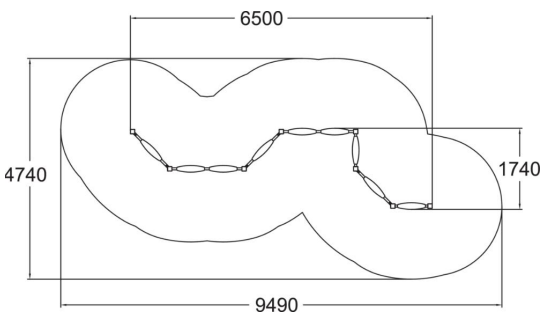

Balancing Snake Track

User age	3+
Number of users	7
Product length, mm	6500
Product width, mm	1740
Product height, mm	560
Falling space, m ²	31.6
Height required, mm	2360
Max. free fall height, mm	560
Safety info	EN 1176-1 TÜV
Installation time (for 1), H	5
Foundation options	Deep mounting Surface mounting