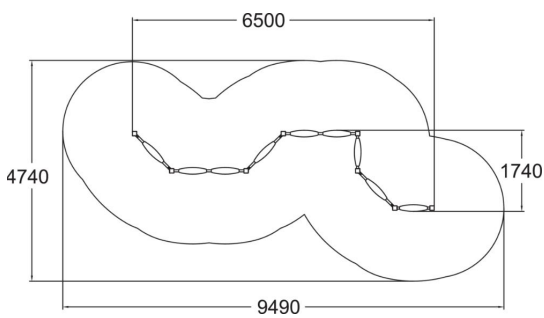

Balancing Snake Track

User age	3+
Number of users	7
Product length, mm	6500
Product width, mm	1740
Product height, mm	560
Falling space, m ²	31.6
Height required, mm	2360
Max. free fall height, mm	560
Safety info	EN 1176-1 TÜV
Installation time (for 1), H	5
Foundation options	deep_mounting surface_mounting
Wood	
Metal	
Colour of walls and HPL	