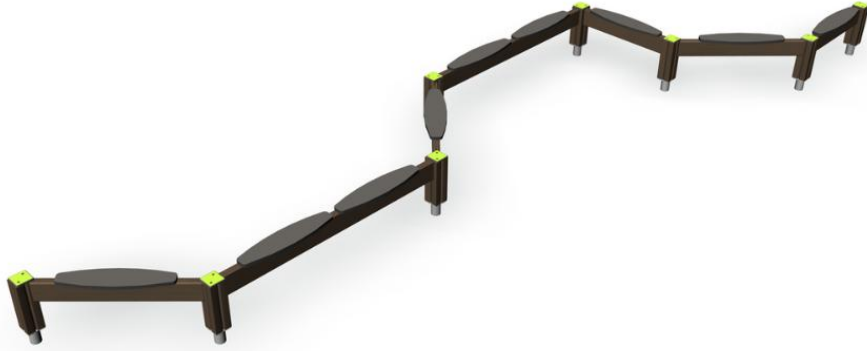

Balancing Snake Track

User age	3+
Number of users	7
Product length, mm	6500
Product width, mm	1740
Product height, mm	560
Falling space, m ²	31.6
Height required, mm	2360
Max. free fall height, mm	560
Safety info	EN 1176-1 TÜV
Installation time (for 1), H	5
Foundation options	deep_mounting surface_mounting
Wood	
Metal	
Colour of walls and HPL	