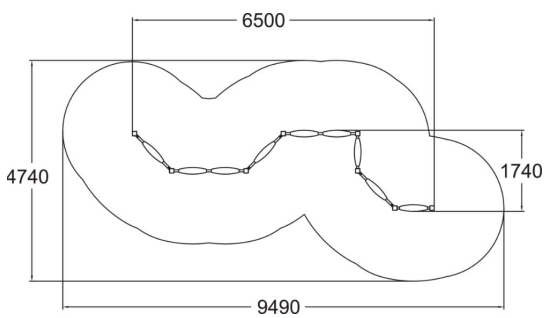

Balancing Snake Track

User age	3+
Number of users	7
Product length, mm	6500
Product width, mm	1740
Product height, mm	560
Falling space, m ²	31.6
Height required, mm	2360
Max. free fall height, mm	560
Safety info	EN 1176-1 TÜV
Installation time (for 1), H	5
Foundation options	Deep mounting Surface mounting