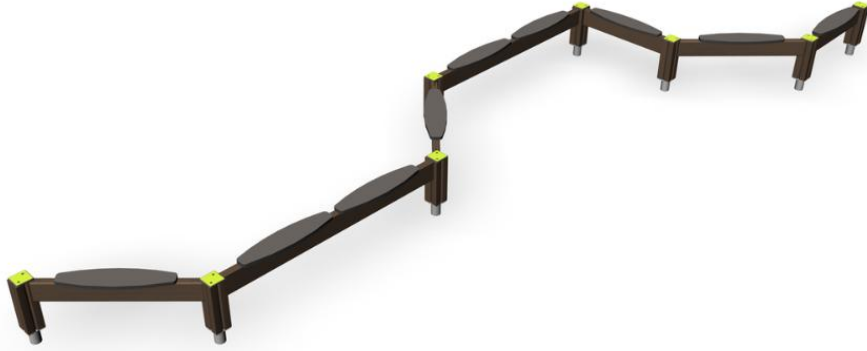

Balancing Snake Track

User age	3+
Number of users	7
Product length, mm	6500
Product width, mm	1740
Product height, mm	560
Falling space, m ²	31.6
Height required, mm	2360
Max. free fall height, mm	560
Safety info	EN 1176-1 TÜV
Installation time (for 1), H	5
Foundation options	Deep mounting Surface mounting