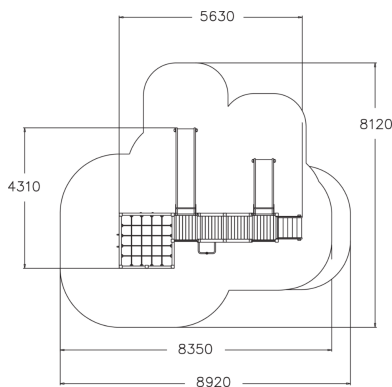

-  Bridges
1
-  Climbing
4
-  Play panels
1
-  Roofs
2
-  Slides
2
-  Towers
3

Multifunctional tower set suitable for kids of different ages split on two levels. There are steps leading to a low (870 mm) platform and the adjoining slide. The higher (1,470 mm) tower can be accessed by the climbing wall with holes or the climbing frame on the side. These options provide challenges for climbers of different levels. Descent is via a slide or a fireman's pole. Beneath the tower there is a roulette wall. 1970 mm high climbing frame consists of see-through climbing wall with genuine bouldering grips, climbing frame with rungs, rings, trapeze and a horizontal climbing net. Thanks to its many options, it can accommodate several children at a time. Climbing develops children's sense of balance and strength.

User age	1+
Number of users	18
Product length, mm	5630
Product width, mm	4310
Product height, mm	3320
Impact area, m ²	48.9
Falling space, m ²	51
Height required, mm	3320
Max. free fall height, mm	1970
Safety info	EN 1176-1, 3 TÜV
Installation time (for 1), H	17
Foundation options	deep_mounting surface_mounting
Wood	
Metal	
Colour of walls and HPL	
Ropes	