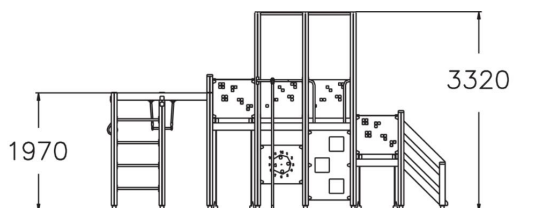

-  Bridges
1
-  Climbing
4
-  Play panels
1
-  Roofs
2
-  Slides
2
-  Towers
3

Multifunctional tower set suitable for kids of different ages split on two levels. There are steps leading to a low (870 mm) platform and the adjoining slide. The higher (1,470 mm) tower can be accessed by the climbing wall with holes or the climbing frame on the side. These options provide challenges for climbers of different levels. Descent is via a slide or a fireman's pole. Beneath the tower there is a roulette wall. 1970 mm high climbing frame consists of see-through climbing wall with genuine bouldering grips, climbing frame with rungs, rings, trapeze and a horizontal climbing net. Thanks to its many options, it can accommodate several children at a time. Climbing develops children's sense of balance and strength.

User age	1+
Number of users	18
Product length, mm	5630
Product width, mm	4310
Product height, mm	3320
Impact area, m ²	48.9
Falling space, m ²	51
Height required, mm	3320
Max. free fall height, mm	1970
Safety info	EN 1176-1, 3 TÜV
Installation time (for 1), H	17
Foundation options	deep_mounting surface_mounting