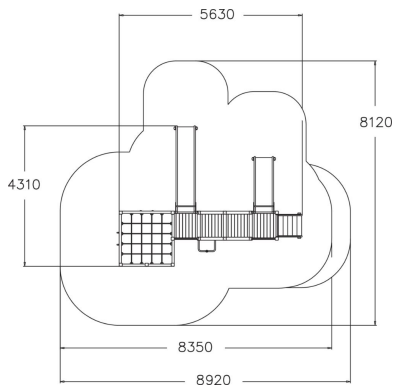

-  Bridges
1
-  Climbing
4
-  Play panels
1
-  Roofs
2
-  Slides
2
-  Towers
3

Multifunctional tower set suitable for kids of different ages split on two levels. There are steps leading to a low (870 mm) platform and the adjoining slide. The higher (1,470 mm) tower can be accessed by the climbing wall with holes or the climbing frame on the side. These options provide challenges for climbers of different levels. Descent is via a slide or a fireman's pole. Beneath the tower there is a roulette wall. 1970 mm high climbing frame consists of see-through climbing wall with genuine bouldering grips, climbing frame with rungs, rings, trapeze and a horizontal climbing net. Thanks to its many options, it can accommodate several children at a time. Climbing develops children's sense of balance and strength.

User age	1+
Number of users	18
Product length, mm	5630
Product width, mm	4310
Product height, mm	3320
Impact area, m ²	48.9
Falling space, m ²	51
Height required, mm	3320
Max. free fall height, mm	1970
Safety info	EN 1176-1, 3 TÜV
Installation time (for 1), H	17
Foundation options	deep_mounting surface_mounting