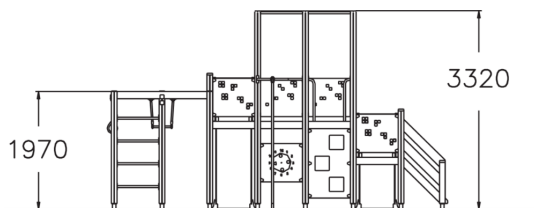

-  Bridges
1
-  Climbing
4
-  Play panels
1
-  Roofs
2
-  Slides
2
-  Towers
3

Multifunctional tower set suitable for kids of different ages split on two levels. There are steps leading to a low (870 mm) platform and the adjoining slide. The higher (1,470 mm) tower can be accessed by the climbing wall with holes or the climbing frame on the side. These options provide challenges for climbers of different levels. Descent is via a slide or a fireman's pole. Beneath the tower there is a roulette wall. 1970 mm high climbing frame consists of see-through climbing wall with genuine bouldering grips, climbing frame with rungs, rings, trapeze and a horizontal climbing net. Thanks to its many options, it can accommodate several children at a time. Climbing develops children's sense of balance and strength.

User age	1+
Number of users	18
Product length, mm	5630
Product width, mm	4310
Product height, mm	3320
Impact area, m ²	48.9
Falling space, m ²	51
Height required, mm	3320
Max. free fall height, mm	1970
Safety info	EN 1176-1, 3 TÜV
Installation time (for 1), H	17
Foundation options	deep_mounting surface_mounting
Wood	
Metal	
Colour of walls and HPL	
Ropes	