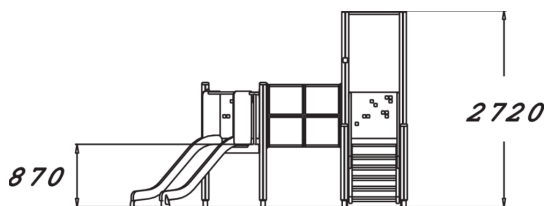

-  Roofs  
1
-  Slides  
1
-  Towers  
2

Playground equipment for younger children, including steps, tunnel and a 870 mm high platform, and a low slide. Safe and durable, it develops small children's motor skills. An updated version of the traditional slide, which is every child's favourite year after year. The frame top is made of laminate and pine.

User age	1+
Number of users	6
Product length, mm	3830
Product width, mm	1890
Product height, mm	2720
Impact area, m <sup>2</sup>	25.1
Falling space, m <sup>2</sup>	27.1
Height required, mm	2760
Max. free fall height, mm	1000
Safety info	EN 1176-1, 3 TÜV
Installation time (for 1), H	10
Foundation options	deep_mounting surface_mounting
Wood	
Metal	
Colour of walls and HPL	