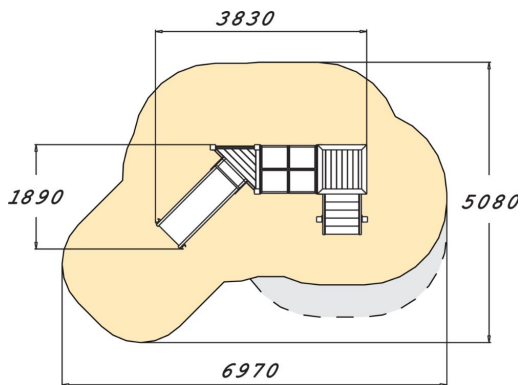

-  Roofs  
1
-  Slides  
1
-  Towers  
2

Playground equipment for younger children, including steps, tunnel and a 870 mm high platform, and a low slide. Safe and durable, it develops small children's motor skills. An updated version of the traditional slide, which is every child's favourite year after year. The frame top is made of laminate and pine.

User age	1+
Number of users	6
Product length, mm	3830
Product width, mm	1890
Product height, mm	2720
Impact area, m <sup>2</sup>	23.9
Falling space, m <sup>2</sup>	25.9
Height required, mm	2760
Max. free fall height, mm	1000
Safety info	EN 1176-1, 3 TÜV
Installation time (for 1), H	10
Foundation options	Deep mounting Surface mounting