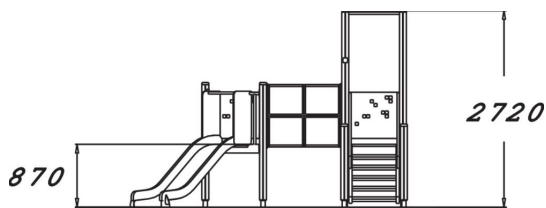

-  Roofs
1
-  Slides
1
-  Towers
2

Playground equipment for younger children, including steps, tunnel and a 870 mm high platform, and a low slide. Safe and durable, it develops small children's motor skills. An updated version of the traditional slide, which is every child's favourite year after year. The frame top is made of laminate and pine.

User age	1+
Number of users	6
Product length, mm	3830
Product width, mm	1890
Product height, mm	2720
Impact area, m ²	25.1
Falling space, m ²	27.1
Height required, mm	2760
Max. free fall height, mm	1000
Safety info	EN 1176-1, 3 TÜV
Installation time (for 1), H	10
Foundation options	deep_mounting surface_mounting
Wood	
Metal	
Colour of walls and HPL	