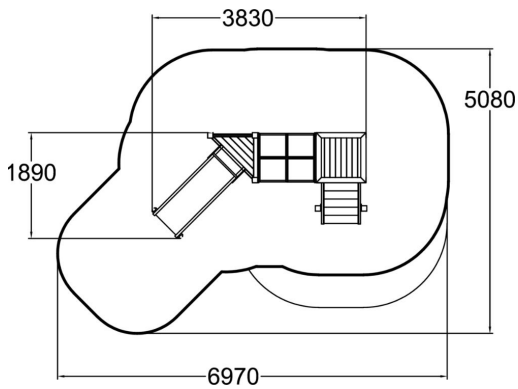

-  Roofs
1
-  Slides
1
-  Towers
2

Playground equipment for younger children, including steps, tunnel and a 870 mm high platform, and a low slide. Safe and durable, it develops small children's motor skills. An updated version of the traditional slide, which is every child's favourite year after year. The frame top is made of laminate and pine.

User age	1+
Number of users	6
Product length, mm	3830
Product width, mm	1890
Product height, mm	2720
Impact area, m ²	25.1
Falling space, m ²	27.1
Height required, mm	2760
Max. free fall height, mm	1000
Safety info	EN 1176-1, 3 TÜV
Installation time (for 1), H	10
Foundation options	deep_mounting surface_mounting
Wood	
Metal	
Colour of walls and HPL	