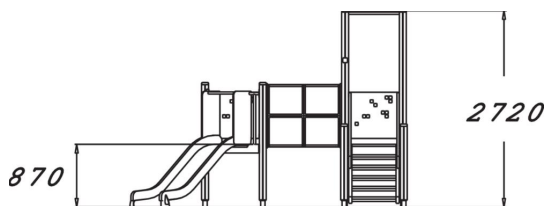

-  Roofs  
1
-  Slides  
1
-  Towers  
2

Playground equipment for younger children, including steps, tunnel and a 870 mm high platform, and a low slide. Safe and durable, it develops small children's motor skills. An updated version of the traditional slide, which is every child's favourite year after year. The frame top is made of laminate and pine.

User age	1+
Number of users	6
Product length, mm	3830
Product width, mm	1890
Product height, mm	2720
Impact area, m <sup>2</sup>	23.9
Falling space, m <sup>2</sup>	25.9
Height required, mm	2760
Max. free fall height, mm	1000
Safety info	EN 1176-1, 3 TÜV
Installation time (for 1), H	10
Foundation options	Deep mounting Surface mounting