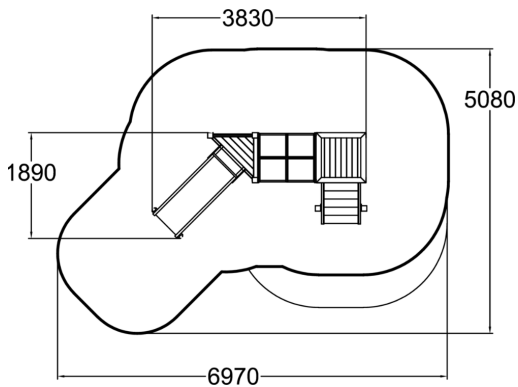

-  Roofs  
1
-  Slides  
1
-  Towers  
2

Playground equipment for younger children, including steps, tunnel and a 870 mm high platform, and a low slide. Safe and durable, it develops small children's motor skills. An updated version of the traditional slide, which is every child's favourite year after year. The frame top is made of laminate and pine.

User age	1+
Number of users	6
Product length, mm	3830
Product width, mm	1890
Product height, mm	2720
Impact area, m <sup>2</sup>	25.1
Falling space, m <sup>2</sup>	27.1
Height required, mm	2760
Max. free fall height, mm	1000
Safety info	EN 1176-1, 3 TÜV
Installation time (for 1), H	10
Foundation options	deep_mounting surface_mounting
Wood	
Metal	
Colour of walls and HPL	