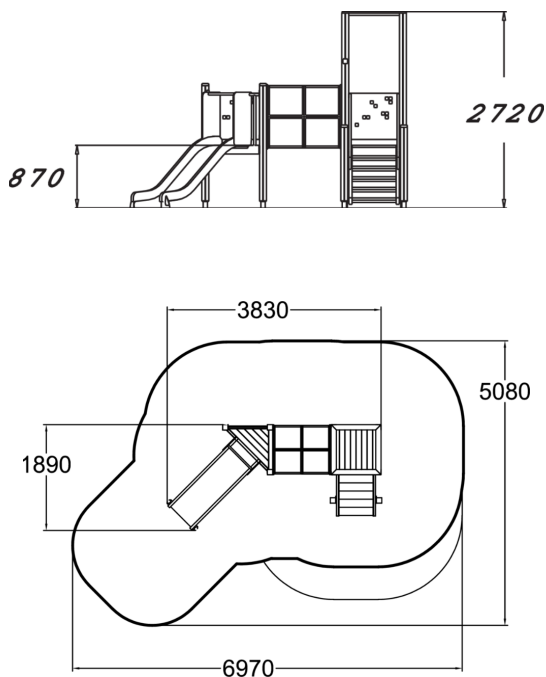

-  Roofs  
1
-  Slides  
1
-  Towers  
2

Playground equipment for younger children, including steps, tunnel and a 870 mm high platform, and a low slide. Safe and durable, it develops small children's motor skills. An updated version of the traditional slide, which is every child's favourite year after year. The frame top is made of laminate and pine.

User age	1+
Number of users	6
Product length, mm	3830
Product width, mm	1890
Product height, mm	2720
Impact area, m <sup>2</sup>	25.1
Falling space, m <sup>2</sup>	27.1
Height required, mm	2760
Max. free fall height, mm	1000
Safety info	EN 1176-1, 3 TÜV
Installation time (for 1), H	10
Foundation options	deep_mounting surface_mounting
Wood	
Metal	
Colour of walls and HPL	