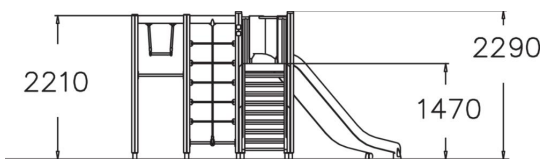

-  Climbing
2
-  Slides
1
-  Towers
2

Multifunctional play tower with slide and a climbing frame. The high (1,470 mm) tower can be accessed by ladders, and the exhilarating descent at high speed is via the slide. The climbing frame consists of climbing frame with holes, high bar, trapeze and climbing nets on the side as well as on the top. Climbing develops children's sense of balance and strength.

User age	2+
Number of users	8
Product length, mm	3890
Product width, mm	4150
Product height, mm	2290
Impact area, m ²	33.6
Falling space, m ²	35.4
Height required, mm	3710
Max. free fall height, mm	2210
Safety info	EN 1176-1, 3 TÜV
Installation time (for 1), H	9
Foundation options	deep_mounting surface_mounting
Wood	
Metal	
Colour of walls and HPL	
Ropes	