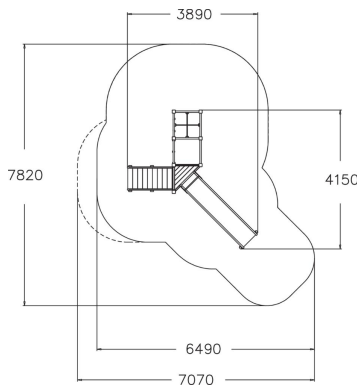

-  Climbing
2
-  Slides
1
-  Towers
2

Multifunctional play tower with slide and a climbing frame. The high (1,470 mm) tower can be accessed by ladders, and the exhilarating descent at high speed is via the slide. The climbing frame consists of climbing frame with holes, high bar, trapeze and climbing nets on the side as well as on the top. Climbing develops children's sense of balance and strength.

User age	2+
Number of users	8
Product length, mm	3890
Product width, mm	4150
Product height, mm	2290
Impact area, m ²	33.6
Falling space, m ²	35.4
Height required, mm	3710
Max. free fall height, mm	2210
Safety info	EN 1176-1, 3 TÜV
Installation time (for 1), H	9
Foundation options	deep_mounting surface_mounting
Wood	
Metal	
Colour of walls and HPL	
Ropes	