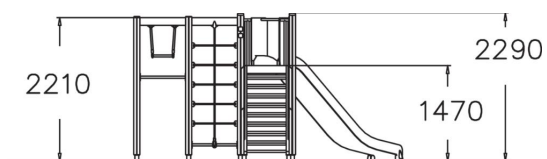

-  Climbing  
2
-  Slides  
1
-  Towers  
2

Multifunctional play tower with slide and a climbing frame. The high (1,470 mm) tower can be accessed by ladders, and the exhilarating descent at high speed is via the slide. The climbing frame consists of climbing frame with holes, high bar, trapeze and climbing nets on the side as well as on the top. Climbing develops children's sense of balance and strength.

User age	2+
Number of users	8
Product length, mm	3890
Product width, mm	4150
Product height, mm	2290
Impact area, m <sup>2</sup>	33.6
Falling space, m <sup>2</sup>	35.4
Height required, mm	3710
Max. free fall height, mm	2210
Safety info	EN 1176-1, 3:2008 TÜV
Installation time (for 1), H	9
Foundation options	Deep mounting Surface mounting
Wood	
Metal	
Colour of walls and HPL	
Ropes	