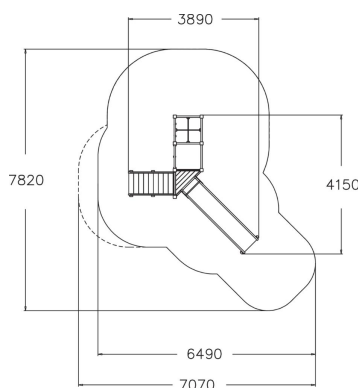

-  Climbing  
2
-  Slides  
1
-  Towers  
2

Multifunctional play tower with slide and a climbing frame. The high (1,470 mm) tower can be accessed by ladders, and the exhilarating descent at high speed is via the slide. The climbing frame consists of climbing frame with holes, high bar, trapeze and climbing nets on the side as well as on the top. Climbing develops children's sense of balance and strength.

User age	2+
Number of users	8
Product length, mm	3890
Product width, mm	4150
Product height, mm	2290
Impact area, m <sup>2</sup>	33.6
Falling space, m <sup>2</sup>	35.4
Height required, mm	3710
Max. free fall height, mm	2210
Safety info	EN 1176-1, 3:2008 TÜV
Installation time (for 1), H	9
Foundation options	Deep mounting Surface mounting
Wood	
Metal	
Colour of walls and HPL	
Ropes	