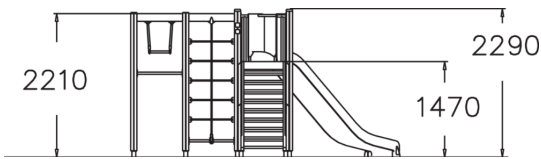

-  Climbing
2
-  Slides
1
-  Towers
2

Multifunctional play tower with slide and a climbing frame. The high (1,470 mm) tower can be accessed by ladders, and the exhilarating descent at high speed is via the slide. The climbing frame consists of climbing frame with holes, high bar, trapeze and climbing nets on the side as well as on the top. Climbing develops children's sense of balance and strength.

User age	2+
Number of users	8
Product length, mm	3890
Product width, mm	4150
Product height, mm	2290
Impact area, m ²	33.6
Falling space, m ²	35.4
Height required, mm	3710
Max. free fall height, mm	2210
Safety info	EN 1176-1, 3 TÜV
Installation time (for 1), H	9
Foundation options	deep_mounting surface_mounting
Wood	
Metal	
Colour of walls and HPL	
Ropes	