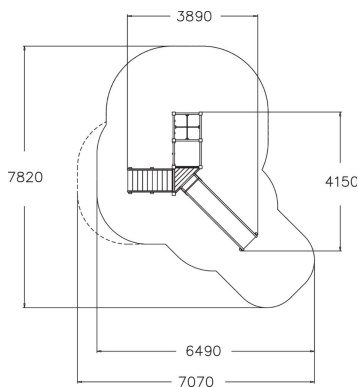

-  Climbing  
2
-  Slides  
1
-  Towers  
2

Multifunctional play tower with slide and a climbing frame. The high (1,470 mm) tower can be accessed by ladders, and the exhilarating descent at high speed is via the slide. The climbing frame consists of climbing frame with holes, high bar, trapeze and climbing nets on the side as well as on the top. Climbing develops children's sense of balance and strength.

|                               |                                   |
|-------------------------------|-----------------------------------|
| User age                      | 2+                                |
| Number of users               | 8                                 |
| Product length, mm            | 3890                              |
| Product width, mm             | 4150                              |
| Product height, mm            | 2290                              |
| Impact area, m <sup>2</sup>   | 33.6                              |
| Falling space, m <sup>2</sup> | 35.4                              |
| Height required, mm           | 3710                              |
| Max. free fall height, mm     | 2210                              |
| Safety info                   | EN 1176-1, 3 TÜV                  |
| Installation time (for 1), H  | 9                                 |
| Foundation options            | Deep mounting<br>Surface mounting |