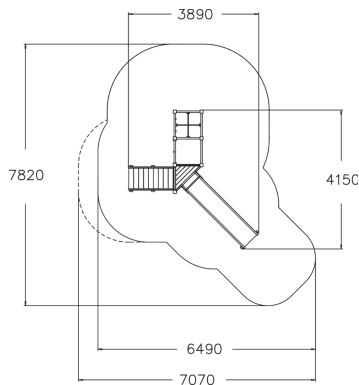

-  Climbing
2
-  Slides
1
-  Towers
2

Multifunctional play tower with slide and a climbing frame. The high (1,470 mm) tower can be accessed by ladders, and the exhilarating descent at high speed is via the slide. The climbing frame consists of climbing frame with holes, high bar, trapeze and climbing nets on the side as well as on the top. Climbing develops children's sense of balance and strength.

User age	2+
Number of users	8
Product length, mm	3890
Product width, mm	4150
Product height, mm	2290
Impact area, m ²	33.6
Falling space, m ²	35.4
Height required, mm	3710
Max. free fall height, mm	2210
Safety info	EN 1176-1, 3 TÜV
Installation time (for 1), H	9
Foundation options	deep_mounting surface_mounting
Wood	
Metal	
Colour of walls and HPL	
Ropes	