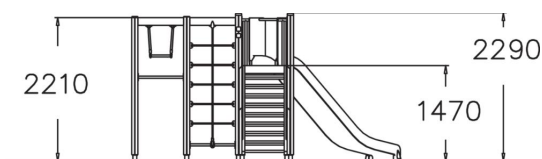

-  Climbing  
2
-  Slides  
1
-  Towers  
2

Multifunctional play tower with slide and a climbing frame. The high (1,470 mm) tower can be accessed by ladders, and the exhilarating descent at high speed is via the slide. The climbing frame consists of climbing frame with holes, high bar, trapeze and climbing nets on the side as well as on the top. Climbing develops children's sense of balance and strength.

|                               |                                   |
|-------------------------------|-----------------------------------|
| User age                      | 2+                                |
| Number of users               | 8                                 |
| Product length, mm            | 3890                              |
| Product width, mm             | 4150                              |
| Product height, mm            | 2290                              |
| Impact area, m <sup>2</sup>   | 33.6                              |
| Falling space, m <sup>2</sup> | 35.4                              |
| Height required, mm           | 3710                              |
| Max. free fall height, mm     | 2210                              |
| Safety info                   | EN 1176-1, 3 TÜV                  |
| Installation time (for 1), H  | 9                                 |
| Foundation options            | Deep mounting<br>Surface mounting |