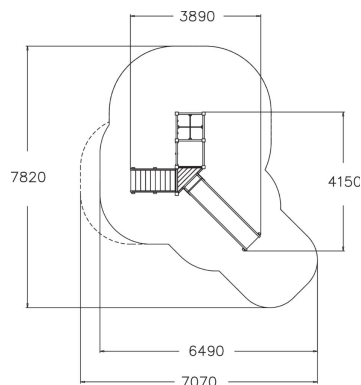

-  Climbing
2
-  Slides
1
-  Towers
2

Multifunctional play tower with slide and a climbing frame. The high (1,470 mm) tower can be accessed by ladders, and the exhilarating descent at high speed is via the slide. The climbing frame consists of climbing frame with holes, high bar, trapeze and climbing nets on the side as well as on the top. Climbing develops children's sense of balance and strength.

User age	2+
Number of users	8
Product length, mm	3890
Product width, mm	4150
Product height, mm	2290
Impact area, m ²	33.6
Falling space, m ²	35.4
Height required, mm	3710
Max. free fall height, mm	2210
Safety info	EN 1176-1, 3 TÜV
Installation time (for 1), H	9
Foundation options	deep_mounting surface_mounting
Wood	
Metal	
Colour of walls and HPL	
Ropes	