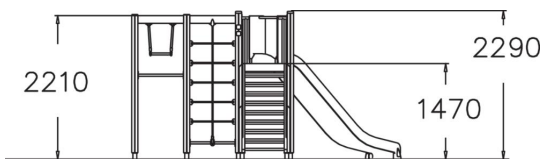

-  Climbing
2
-  Slides
1
-  Towers
2

Multifunctional play tower with slide and a climbing frame. The high (1,470 mm) tower can be accessed by ladders, and the exhilarating descent at high speed is via the slide. The climbing frame consists of climbing frame with holes, high bar, trapeze and climbing nets on the side as well as on the top. Climbing develops children's sense of balance and strength.

User age	2+
Number of users	8
Product length, mm	3890
Product width, mm	4150
Product height, mm	2290
Impact area, m ²	33.6
Falling space, m ²	35.4
Height required, mm	3710
Max. free fall height, mm	2210
Safety info	EN 1176-1, 3 TÜV
Installation time (for 1), H	9
Foundation options	deep_mounting surface_mounting
Wood	
Metal	
Colour of walls and HPL	
Ropes	