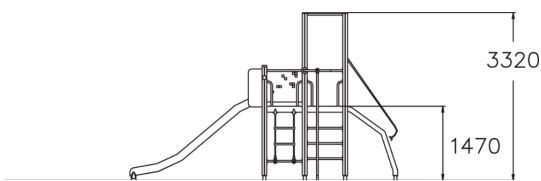

-  Climbing
3
-  Roofs
2
-  Slides
1
-  Towers
2

Multifunctional play tower with long slide. The high (1,470 mm) tower can be accessed by rung ladder or a curved climbing wall with a rope, and the exhilarating descent at high speed is via the slide or fireman's pole.

User age	4+
Number of users	9
Product length, mm	5310
Product width, mm	2060
Product height, mm	3320
Impact area, m ²	31.2
Falling space, m ²	31.5
Height required, mm	3360
Max. free fall height, mm	1470
Safety info	EN 1176-1, 3 TÜV
Installation time (for 1), H	12
Foundation options	deep_mounting surface_mounting
Wood	
Metal	
Colour of walls and HPL	
Ropes	