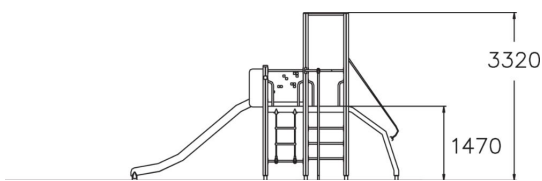

-  Climbing
3
-  Roofs
2
-  Slides
1
-  Towers
2

Multifunctional play tower with long slide. The high (1,470 mm) tower can be accessed by rung ladder or a curved climbing wall with a rope, and the exhilarating descent at high speed is via the slide or fireman's pole.

User age	4+
Number of users	9
Product length, mm	5820
Product width, mm	2060
Product height, mm	3320
Impact area, m ²	33.1
Falling space, m ²	33.4
Height required, mm	3360
Max. free fall height, mm	1470
Safety info	EN 1176-1, 3 TÜV
Installation time (for 1), H	12
Foundation options	Deep mounting Surface mounting
Wood	
Metal	
Colour of walls and HPL	
Ropes	