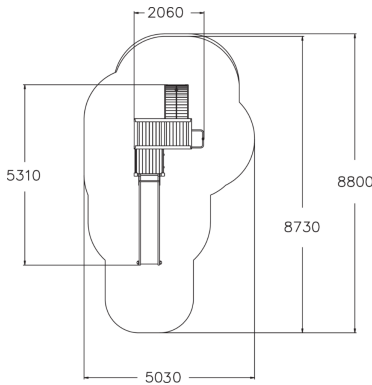

-  Climbing
3
-  Roofs
2
-  Slides
1
-  Towers
2

Multifunctional play tower with long slide. The high (1,470 mm) tower can be accessed by rung ladder or a curved climbing wall with a rope, and the exhilarating descent at high speed is via the slide or fireman's pole.

User age	4+
Number of users	9
Product length, mm	5310
Product width, mm	2060
Product height, mm	3320
Impact area, m ²	31.2
Falling space, m ²	31.5
Height required, mm	3360
Max. free fall height, mm	1470
Safety info	EN 1176-1, 3 TÜV
Installation time (for 1), H	12
Foundation options	deep_mounting surface_mounting
Wood	
Metal	
Colour of walls and HPL	
Ropes	