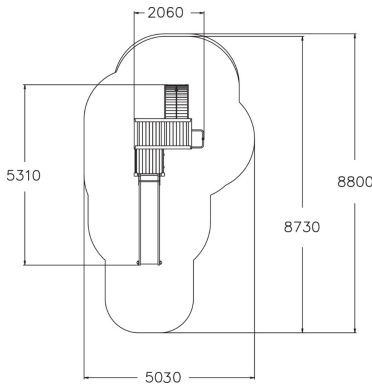

-  Climbing
3
-  Roofs
2
-  Slides
1
-  Towers
2

Multifunctional play tower with long slide. The high (1,470 mm) tower can be accessed by rung ladder or a curved climbing wall with a rope, and the exhilarating descent at high speed is via the slide or fireman's pole.

User age	4+
Number of users	9
Product length, mm	5310
Product width, mm	2060
Product height, mm	3320
Impact area, m ²	31.2
Falling space, m ²	31.5
Height required, mm	3360
Max. free fall height, mm	1470
Safety info	EN 1176-1, 3 TÜV
Installation time (for 1), H	12
Foundation options	Deep mounting Surface mounting
Wood	
Metal	
Colour of walls and HPL	
Ropes	