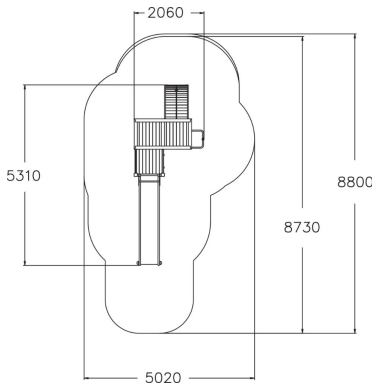

-  Climbing
3
-  Roofs
2
-  Slides
1
-  Towers
2

Multifunctional play tower with long slide. The high (1,470 mm) tower can be accessed by rung ladder or a curved climbing wall with a rope, and the exhilarating descent at high speed is via the slide or fireman's pole.

User age	4+
Number of users	9
Product length, mm	5820
Product width, mm	2060
Product height, mm	3320
Impact area, m ²	33.1
Falling space, m ²	33.4
Height required, mm	3360
Max. free fall height, mm	1470
Safety info	EN 1176-1, 3 TÜV
Installation time (for 1), H	12
Foundation options	Deep mounting Surface mounting
Wood	
Metal	
Colour of walls and HPL	
Ropes	