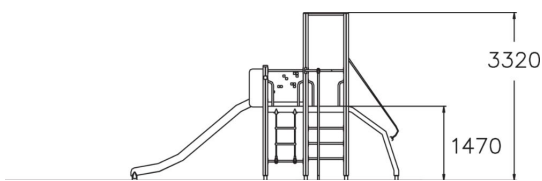

-  Climbing
3
-  Roofs
2
-  Slides
1
-  Towers
2

Multifunctional play tower with long slide. The high (1,470 mm) tower can be accessed by rung ladder or a curved climbing wall with a rope, and the exhilarating descent at high speed is via the slide or fireman's pole.

User age	4+
Number of users	9
Product length, mm	5310
Product width, mm	2060
Product height, mm	3320
Impact area, m ²	31.2
Falling space, m ²	31.5
Height required, mm	3360
Max. free fall height, mm	1470
Safety info	EN 1176-1, 3 TÜV
Installation time (for 1), H	12
Foundation options	Deep mounting Surface mounting
Wood	
Metal	
Colour of walls and HPL	
Ropes	