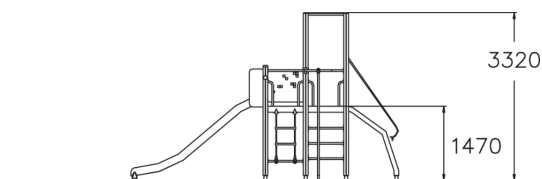

-  Climbing  
3
-  Roofs  
2
-  Slides  
1
-  Towers  
2

Multifunctional play tower with long slide. The high (1,470 mm) tower can be accessed by rung ladder or a curved climbing wall with a rope, and the exhilarating descent at high speed is via the slide or fireman's pole.

User age	4+
Number of users	9
Product length, mm	5310
Product width, mm	2060
Product height, mm	3320
Impact area, m <sup>2</sup>	31.2
Falling space, m <sup>2</sup>	31.5
Height required, mm	3360
Max. free fall height, mm	1470
Safety info	EN 1176-1, 3 TÜV
Installation time (for 1), H	12
Foundation options	deep_mounting surface_mounting
Wood	
Metal	
Colour of walls and HPL	
Ropes	