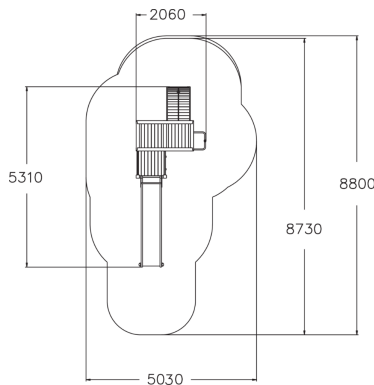

-  Climbing  
3
-  Roofs  
2
-  Slides  
1
-  Towers  
2

Multifunctional play tower with long slide. The high (1,470 mm) tower can be accessed by rung ladder or a curved climbing wall with a rope, and the exhilarating descent at high speed is via the slide or fireman's pole.

User age	4+
Number of users	9
Product length, mm	5310
Product width, mm	2060
Product height, mm	3320
Impact area, m <sup>2</sup>	31.2
Falling space, m <sup>2</sup>	31.5
Height required, mm	3360
Max. free fall height, mm	1470
Safety info	EN 1176-1, 3 TÜV
Installation time (for 1), H	12
Foundation options	deep_mounting surface_mounting
Wood	
Metal	
Colour of walls and HPL	
Ropes	