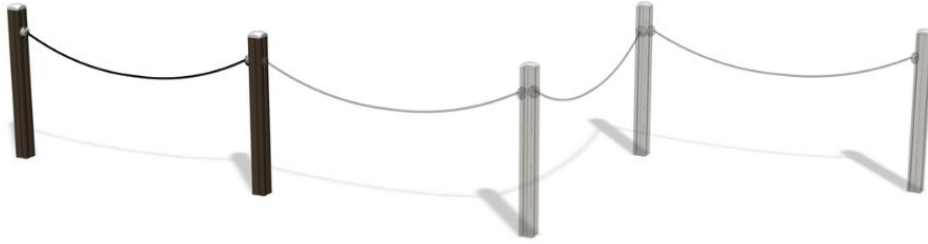

**137091M**  
**FENCE**

The Fence 137091M is used to separate different areas within the playground. One common use is to separate safety areas of swings or other activities with forced movement from rest of the play areas. The length of the fence can be determined at the time of order and can be between 2 to 30 meters. The product consist of selected number of posts and 2 meter rope sections.

Product length, mm	2000
Product width, mm	95
Product height, mm	1085
Foundation options	surface_mounting deep_mounting
Wood	
Ropes	