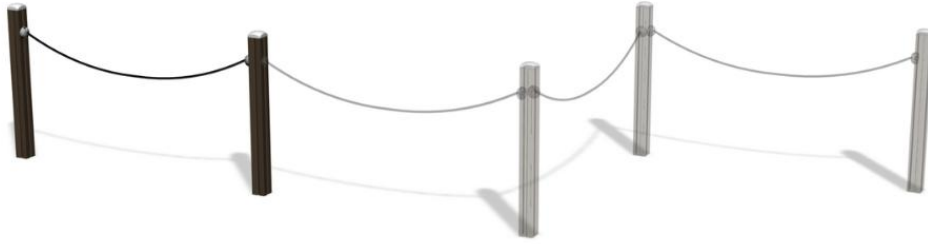

137091M
FENCE

The Fence 137091M is used to separate different areas within the playground. One common use is to separate safety areas of swings or other activities with forced movement from rest of the play areas. The length of the fence can be determined at the time of order and can be between 2 to 30 meters. The product consist of selected number of posts and 2 meter rope sections.

Product length, mm	2000
Product width, mm	95
Product height, mm	1085
Foundation options	surface_mounting deep_mounting
Wood	
Ropes	