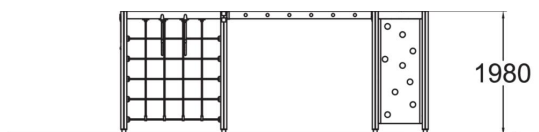

137077M

Climbing Track

A climbing frame with three towers. These towers are connected by a beams with grips and a horizontal climbing net, allowing children to move from one tower to the other. The larger tower includes two climbing nets along its sides and one on its top, a climbing wall with holes, trapeze and a set of gymnastics rings. The smaller tower contains two high bars, ladders, transparent climbing wall as well as nets on the top of the towers. Thanks to its design, which allows for a variety of climbing and gymnastics options, the climbing frame can be used simultaneously by a large number of children. Climbing develops children's sense of balance and strength.

User age	3+
Number of users	26
Product length, mm	4920
Product width, mm	4100
Product height, mm	1980
Impact area, m ²	52.2
Falling space, m ²	52.2
Height required, mm	3470
Max. free fall height, mm	1970
Safety info	EN 1176-1 TÜV
Installation time (for 1), H	14
Foundation options	Deep mounting Surface mounting