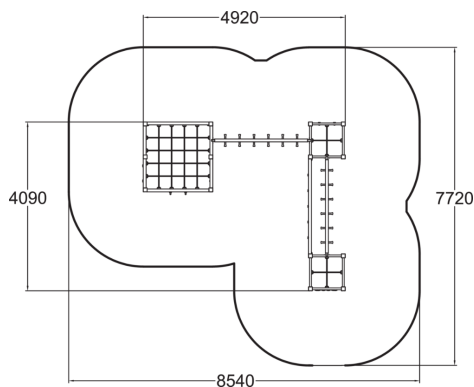

137077M

Climbing Track

A climbing frame with three towers. These towers are connected by a beams with grips and a horizontal climbing net, allowing children to move from one tower to the other. The larger tower includes two climbing nets along its sides and one on its top, a climbing wall with holes, trapeze and a set of gymnastics rings. The smaller tower contains two high bars, ladders, transparent climbing wall as well as nets on the top of the towers. Thanks to its design, which allows for a variety of climbing and gymnastics options, the climbing frame can be used simultaneously by a large number of children. Climbing develops children's sense of balance and strength.

| | |
|-------------------------------|-----------------------------------|
| User age | 3+ |
| Number of users | 26 |
| Product length, mm | 4920 |
| Product width, mm | 4100 |
| Product height, mm | 1980 |
| Impact area, m ² | 52.2 |
| Falling space, m ² | 52.2 |
| Height required, mm | 3470 |
| Max. free fall height, mm | 1970 |
| Safety info | EN 1176-1 TÜV |
| Installation time (for 1), H | 14 |
| Foundation options | deep_mounting surface_mounting |
| Wood | |
| Metal | |
| Colour of walls and HPL | |
| Ropes | |