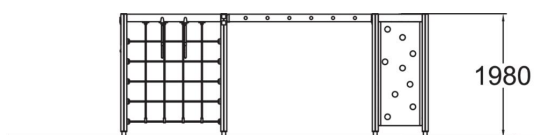

137077M

Climbing Track

A climbing frame with three towers. These towers are connected by a beams with grips and a horizontal climbing net, allowing children to move from one tower to the other. The larger tower includes two climbing nets along its sides and one on its top, a climbing wall with holes, trapeze and a set of gymnastics rings. The smaller tower contains two high bars, ladders, transparent climbing wall as well as nets on the top of the towers. Thanks to its design, which allows for a variety of climbing and gymnastics options, the climbing frame can be used simultaneously by a large number of children. Climbing develops children's sense of balance and strength.

User age	3+
Number of users	26
Product length, mm	4920
Product width, mm	4100
Product height, mm	1980
Impact area, m ²	52.2
Falling space, m ²	52.2
Height required, mm	3470
Max. free fall height, mm	1970
Safety info	EN 1176-1 TÜV
Installation time (for 1), H	14
Foundation options	Deep mounting Surface mounting