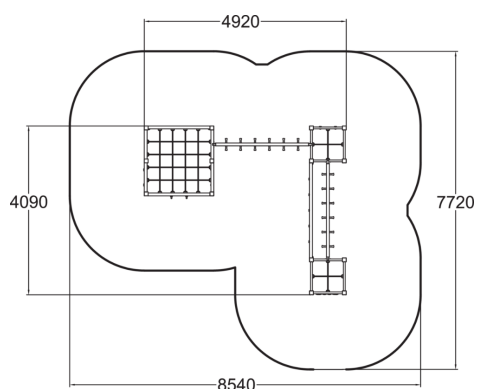

137077M

Climbing Track

A climbing frame with three towers. These towers are connected by a beams with grips and a horizontal climbing net, allowing children to move from one tower to the other. The larger tower includes two climbing nets along its sides and one on its top, a climbing wall with holes, trapeze and a set of gymnastics rings. The smaller tower contains two high bars, ladders, transparent climbing wall as well as nets on the top of the towers. Thanks to its design, which allows for a variety of climbing and gymnastics options, the climbing frame can be used simultaneously by a large number of children. Climbing develops children's sense of balance and strength.

User age	3+
Number of users	26
Product length, mm	4920
Product width, mm	4100
Product height, mm	1980
Impact area, m ²	52.2
Falling space, m ²	52.2
Height required, mm	3470
Max. free fall height, mm	1970
Safety info	EN 1176-1 TÜV
Installation time (for 1), H	14
Foundation options	deep_mounting surface_mounting
Wood	
Metal	
Colour of walls and HPL	
Ropes	