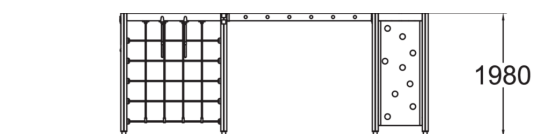

137077M

Climbing Track

A climbing frame with three towers. These towers are connected by a beams with grips and a horizontal climbing net, allowing children to move from one tower to the other. The larger tower includes two climbing nets along its sides and one on its top, a climbing wall with holes, trapeze and a set of gymnastics rings. The smaller tower contains two high bars, ladders, transparent climbing wall as well as nets on the top of the towers. Thanks to its design, which allows for a variety of climbing and gymnastics options, the climbing frame can be used simultaneously by a large number of children. Climbing develops children's sense of balance and strength.

User age	3+
Number of users	26
Product length, mm	4920
Product width, mm	4100
Product height, mm	1980
Impact area, m ²	52.2
Falling space, m ²	52.2
Height required, mm	3470
Max. free fall height, mm	1970
Safety info	EN 1176-1 TÜV
Installation time (for 1), H	14
Foundation options	deep_mounting surface_mounting
Wood	
Metal	
Colour of walls and HPL	
Ropes	