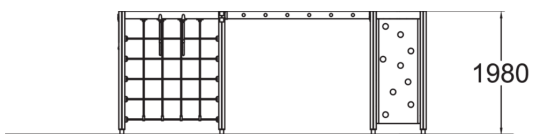

137077M

Climbing Track

A climbing frame with three towers. These towers are connected by a beams with grips and a horizontal climbing net, allowing children to move from one tower to the other. The larger tower includes two climbing nets along its sides and one on its top, a climbing wall with holes, trapeze and a set of gymnastics rings. The smaller tower contains two high bars, ladders, transparent climbing wall as well as nets on the top of the towers. Thanks to its design, which allows for a variety of climbing and gymnastics options, the climbing frame can be used simultaneously by a large number of children. Climbing develops children's sense of balance and strength.

| | |
|-------------------------------|-----------------------------------|
| User age | 3+ |
| Number of users | 26 |
| Product length, mm | 4920 |
| Product width, mm | 4100 |
| Product height, mm | 1980 |
| Impact area, m ² | 52.2 |
| Falling space, m ² | 52.2 |
| Height required, mm | 3470 |
| Max. free fall height, mm | 1970 |
| Safety info | EN 1176-1 TÜV |
| Installation time (for 1), H | 14 |
| Foundation options | deep_mounting surface_mounting |
| Wood | |
| Metal | |
| Colour of walls and HPL | |
| Ropes | |