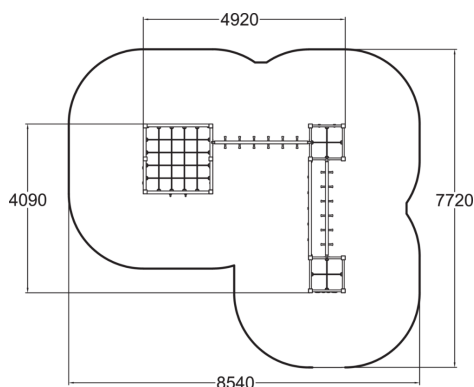

137077M

Climbing Track

A climbing frame with three towers. These towers are connected by a beams with grips and a horizontal climbing net, allowing children to move from one tower to the other. The larger tower includes two climbing nets along its sides and one on its top, a climbing wall with holes, trapeze and a set of gymnastics rings. The smaller tower contains two high bars, ladders, transparent climbing wall as well as nets on the top of the towers. Thanks to its design, which allows for a variety of climbing and gymnastics options, the climbing frame can be used simultaneously by a large number of children. Climbing develops children's sense of balance and strength.

User age	3+
Number of users	26
Product length, mm	4920
Product width, mm	4100
Product height, mm	1980
Impact area, m ²	52.2
Falling space, m ²	52.2
Height required, mm	3470
Max. free fall height, mm	1970
Safety info	EN 1176-1 TÜV
Installation time (for 1), H	14
Foundation options	deep_mounting surface_mounting
Wood	
Metal	
Colour of walls and HPL	
Ropes	