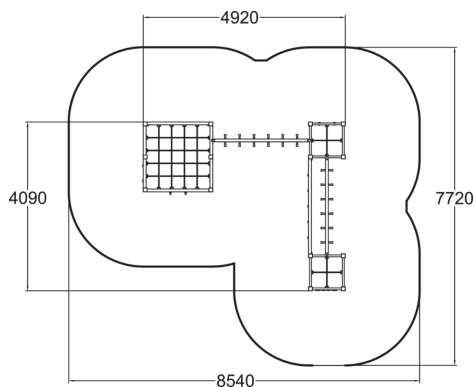

137077M

Climbing Track

A climbing frame with three towers. These towers are connected by a beams with grips and a horizontal climbing net, allowing children to move from one tower to the other. The larger tower includes two climbing nets along its sides and one on its top, a climbing wall with holes, trapeze and a set of gymnastics rings. The smaller tower contains two high bars, ladders, transparent climbing wall as well as nets on the top of the towers. Thanks to its design, which allows for a variety of climbing and gymnastics options, the climbing frame can be used simultaneously by a large number of children. Climbing develops children's sense of balance and strength.

User age	3+
Number of users	26
Product length, mm	4920
Product width, mm	4100
Product height, mm	1980
Impact area, m ²	52.2
Falling space, m ²	52.2
Height required, mm	3470
Max. free fall height, mm	1970
Safety info	EN 1176-1 TÜV
Installation time (for 1), H	14
Foundation options	deep_mounting surface_mounting
Wood	
Metal	
Colour of walls and HPL	
Ropes	