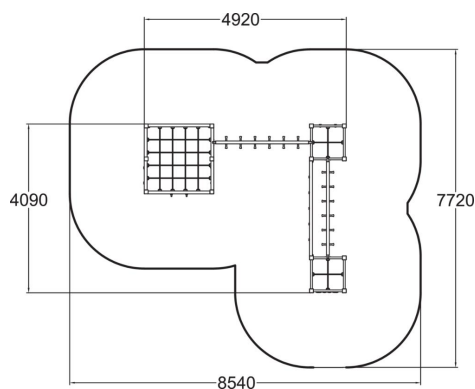

137077M

Climbing Track

A climbing frame with three towers. These towers are connected by a beams with grips and a horizontal climbing net, allowing children to move from one tower to the other. The larger tower includes two climbing nets along its sides and one on its top, a climbing wall with holes, trapeze and a set of gymnastics rings. The smaller tower contains two high bars, ladders, transparent climbing wall as well as nets on the top of the towers. Thanks to its design, which allows for a variety of climbing and gymnastics options, the climbing frame can be used simultaneously by a large number of children. Climbing develops children's sense of balance and strength.

User age	3+
Number of users	26
Product length, mm	4920
Product width, mm	4100
Product height, mm	1980
Impact area, m ²	52.2
Falling space, m ²	52.2
Height required, mm	3470
Max. free fall height, mm	1970
Safety info	EN 1176-1 TÜV
Installation time (for 1), H	14
Foundation options	Deep mounting Surface mounting