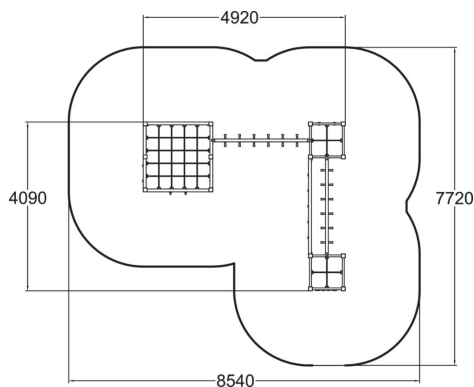

137077M

Climbing Track

A climbing frame with three towers. These towers are connected by a beams with grips and a horizontal climbing net, allowing children to move from one tower to the other. The larger tower includes two climbing nets along its sides and one on its top, a climbing wall with holes, trapeze and a set of gymnastics rings. The smaller tower contains two high bars, ladders, transparent climbing wall as well as nets on the top of the towers. Thanks to its design, which allows for a variety of climbing and gymnastics options, the climbing frame can be used simultaneously by a large number of children. Climbing develops children's sense of balance and strength.

User age	3+
Number of users	26
Product length, mm	4920
Product width, mm	4100
Product height, mm	1980
Impact area, m ²	52.2
Falling space, m ²	52.2
Height required, mm	3470
Max. free fall height, mm	1970
Safety info	EN 1176-1 TÜV
Installation time (for 1), H	14
Foundation options	Deep mounting Surface mounting