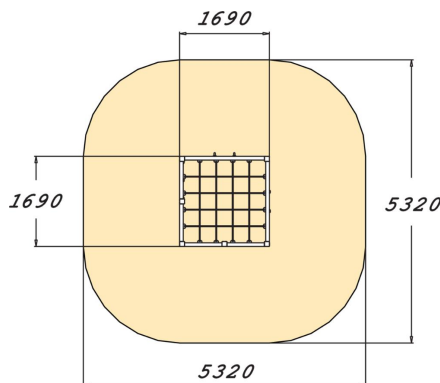

137072_M

Climbing Frame

Multifunctional, streamlined climbing frame suitable for small space. Thanks to its design, which allows for a variety of climbing and gymnastics options, the climbing frame can be used simultaneously by a large number of children. Climbing develops children's sense of balance and strength.

User age	3+
Number of users	10
Product length, mm	1690
Product width, mm	1690
Product height, mm	1980
Impact area, m ²	28.5
Falling space, m ²	25.5
Height required, mm	3470
Max. free fall height, mm	1970
Safety info	EN 1176-1:2008 TÜV
Installation time (for 1), H	6
Foundation options	Deep mounting Surface mounting
Wood	
Metal	
Colour of walls and HPL	
Ropes	