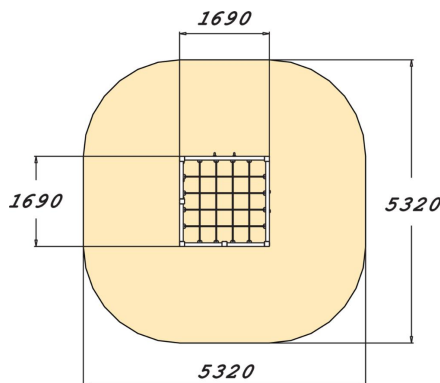

137072_M

Climbing Frame

Multifunctional, streamlined climbing frame suitable for small space. Thanks to its design, which allows for a variety of climbing and gymnastics options, the climbing frame can be used simultaneously by a large number of children. Climbing develops children's sense of balance and strength.

User age	3+
Number of users	10
Product length, mm	1690
Product width, mm	1690
Product height, mm	1980
Impact area, m ²	28.5
Falling space, m ²	25.5
Height required, mm	3470
Max. free fall height, mm	1970
Safety info	EN 1176-1 TÜV
Installation time (for 1), H	6
Foundation options	deep_mounting surface_mounting
Wood	
Metal	
Colour of walls and HPL	
Ropes	