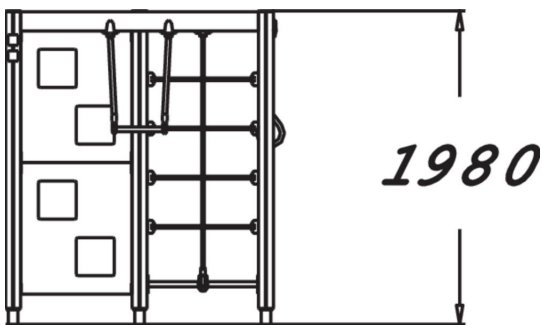

137072_M

Climbing Frame

Multifunctional, streamlined climbing frame suitable for small space. Thanks to its design, which allows for a variety of climbing and gymnastics options, the climbing frame can be used simultaneously by a large number of children. Climbing develops children's sense of balance and strength.

User age	3+
Number of users	10
Product length, mm	1690
Product width, mm	1690
Product height, mm	1980
Impact area, m ²	28.5
Falling space, m ²	25.5
Height required, mm	3470
Max. free fall height, mm	1970
Safety info	EN 1176-1 TÜV
Installation time (for 1), H	6
Foundation options	deep_mounting surface_mounting
Wood	
Metal	
Colour of walls and HPL	
Ropes	