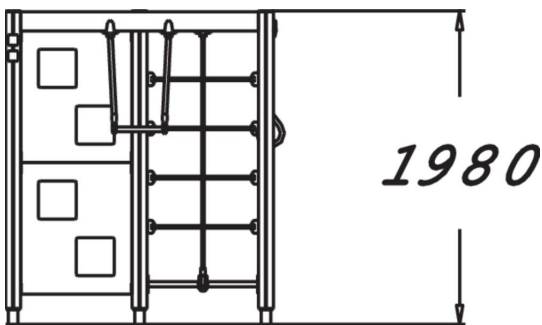

137072_M

Climbing Frame

Multifunctional, streamlined climbing frame suitable for small space. Thanks to its design, which allows for a variety of climbing and gymnastics options, the climbing frame can be used simultaneously by a large number of children. Climbing develops children's sense of balance and strength.

User age	3+
Number of users	10
Product length, mm	1690
Product width, mm	1690
Product height, mm	1980
Impact area, m ²	28.5
Falling space, m ²	25.5
Height required, mm	3470
Max. free fall height, mm	1970
Safety info	EN 1176-1:2008 TÜV
Installation time (for 1), H	6
Foundation options	Deep mounting Surface mounting
Wood	
Metal	
Colour of walls and HPL	
Ropes	