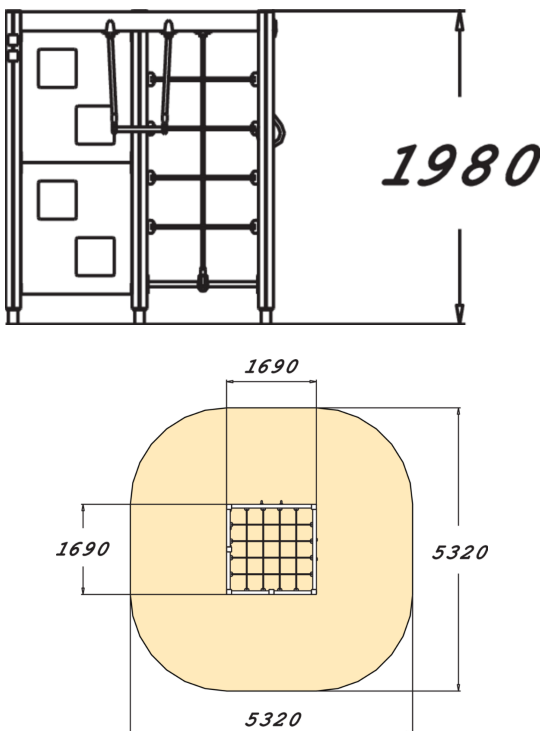

137072M

Climbing Frame

Multifunctional, streamlined climbing frame suitable for small space. Thanks to its design, which allows for a variety of climbing and gymnastics options, the climbing frame can be used simultaneously by a large number of children. Climbing develops children's sense of balance and strength.

User age	3+
Number of users	10
Product length, mm	1690
Product width, mm	1690
Product height, mm	1980
Impact area, m ²	28.5
Falling space, m ²	25.5
Height required, mm	3470
Max. free fall height, mm	1970
Safety info	EN 1176-1 TÜV
Installation time (for 1), H	6
Foundation options	deep_mounting surface_mounting
Wood	
Metal	
Colour of walls and HPL	
Ropes	