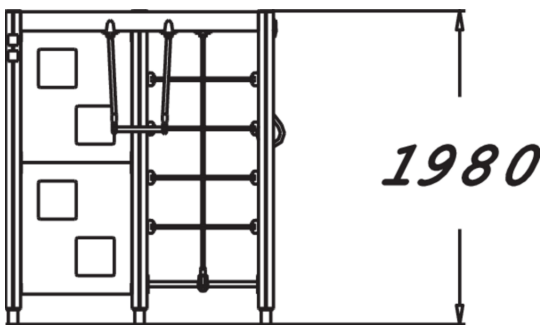

# Climbing Frame

Multifunctional, streamlined climbing frame suitable for small space. Thanks to its design, which allows for a variety of climbing and gymnastics options, the climbing frame can be used simultaneously by a large number of children. Climbing develops children's sense of balance and strength.

User age	3+
Number of users	10
Product length, mm	1690
Product width, mm	1690
Product height, mm	1980
Impact area, m <sup>2</sup>	28.5
Falling space, m <sup>2</sup>	25.5
Height required, mm	3470
Max. free fall height, mm	1970
Safety info	EN 1176-1 TÜV
Installation time (for 1), H	6
Foundation options	deep_mounting surface_mounting
Wood	
Metal	
Colour of walls and HPL	
Ropes	