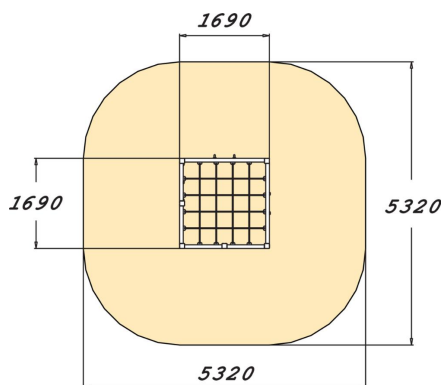

137072M

Climbing Frame

Multifunctional, streamlined climbing frame suitable for small space. Thanks to its design, which allows for a variety of climbing and gymnastics options, the climbing frame can be used simultaneously by a large number of children. Climbing develops children's sense of balance and strength.

User age	3+
Number of users	10
Product length, mm	1690
Product width, mm	1690
Product height, mm	1980
Impact area, m ²	28.5
Falling space, m ²	25.5
Height required, mm	3470
Max. free fall height, mm	1970
Safety info	EN 1176-1 TÜV
Installation time (for 1), H	6
Foundation options	Deep mounting Surface mounting
Wood	
Colour of walls and HPL	