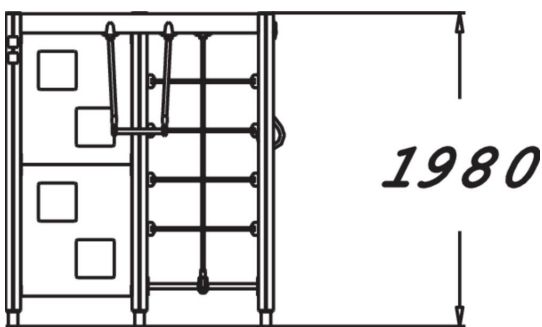

137072M

Climbing Frame

Multifunctional, streamlined climbing frame suitable for small space. Thanks to its design, which allows for a variety of climbing and gymnastics options, the climbing frame can be used simultaneously by a large number of children. Climbing develops children's sense of balance and strength.

User age	3+
Number of users	10
Product length, mm	1690
Product width, mm	1690
Product height, mm	1980
Impact area, m ²	28.5
Falling space, m ²	25.5
Height required, mm	3470
Max. free fall height, mm	1970
Safety info	EN 1176-1 TÜV
Installation time (for 1), H	6
Foundation options	Deep mounting Surface mounting
Wood	
Colour of walls and HPL	