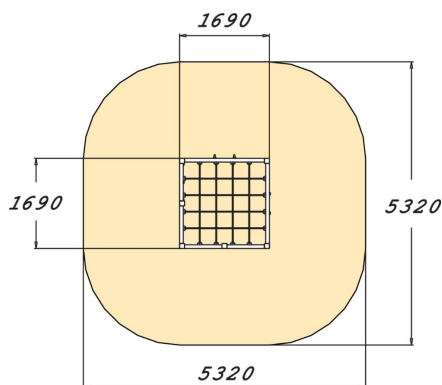

137072M

Climbing Frame

Multifunctional, streamlined climbing frame suitable for small space. Thanks to its design, which allows for a variety of climbing and gymnastics options, the climbing frame can be used simultaneously by a large number of children. Climbing develops children's sense of balance and strength.

User age	3+
Number of users	10
Product length, mm	1690
Product width, mm	1690
Product height, mm	1980
Impact area, m ²	28.5
Falling space, m ²	25.5
Height required, mm	3470
Max. free fall height, mm	1970
Safety info	EN 1176-1 TÜV
Installation time (for 1), H	6
Foundation options	deep_mounting surface_mounting
Wood	
Colour of walls and HPL	