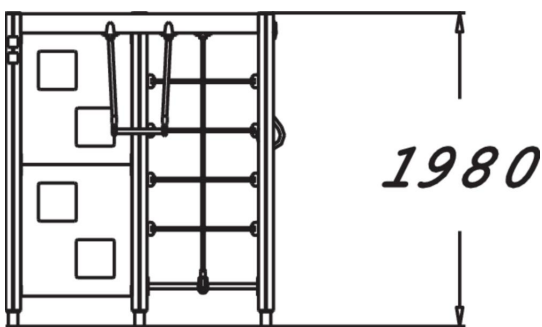

137072M

Climbing Frame

Multifunctional, streamlined climbing frame suitable for small space. Thanks to its design, which allows for a variety of climbing and gymnastics options, the climbing frame can be used simultaneously by a large number of children. Climbing develops children's sense of balance and strength.

User age	3+
Number of users	10
Product length, mm	1690
Product width, mm	1690
Product height, mm	1980
Impact area, m ²	28.5
Falling space, m ²	25.5
Height required, mm	3470
Max. free fall height, mm	1970
Safety info	EN 1176-1 TÜV
Installation time (for 1), H	6
Foundation options	deep_mounting surface_mounting
Wood	
Colour of walls and HPL	