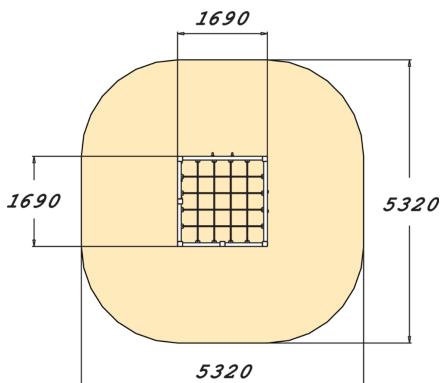

# Climbing Frame

Multifunctional, streamlined climbing frame suitable for small space. Thanks to its design, which allows for a variety of climbing and gymnastics options, the climbing frame can be used simultaneously by a large number of children. Climbing develops children's sense of balance and strength.

User age	3+
Number of users	10
Product length, mm	1690
Product width, mm	1690
Product height, mm	1980
Impact area, m <sup>2</sup>	28.5
Falling space, m <sup>2</sup>	25.5
Height required, mm	3470
Max. free fall height, mm	1970
Safety info	EN 1176-1 TÜV
Installation time (for 1), H	6
Foundation options	deep_mounting surface_mounting
Wood	
Metal	
Colour of walls and HPL	
Ropes	