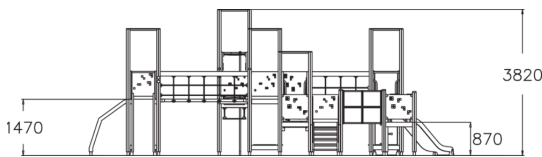

-  Bridges
4
-  Climbing
4
-  Play panels
1
-  Roofs
6
-  Slides
3
-  Towers
6

This is a large and diverse playground set that is bound to inspire all children. A lower (870 mm) and a higher (1,470 mm) tower make it exciting, and various different climbing elements work together to diversely develop the children's motor skills. The steps, tunnel and slide are suitable for safe sliding by the youngest ones. The taller tower can also be accessed by a rung net, curved climbing wall with rope, climbing frame with rungs or curved ladder and the exhilarating descent at high speed is via the slide or a fireman's pole. There is a fun board bridge and rung bridge for safe passage between the towers. Beneath the tower equipment there are labyrinth and roulette walls as well as 6 seats for having a rest when necessary.

User age	1+
Number of users	51
Product length, mm	9610
Product width, mm	9330
Product height, mm	3820
Impact area, m ²	104.3
Falling space, m ²	108
Height required, mm	3860
Max. free fall height, mm	1970
Safety info	EN 1176-1, 3 TÜV
Installation time (for 1), H	44
Foundation options	deep_mounting surface_mounting
Wood	
Metal	
Colour of walls and HPL	
Ropes	