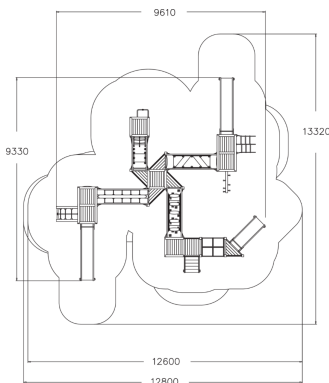

-  Bridges
4
-  Climbing
4
-  Play panels
1
-  Roofs
6
-  Slides
3
-  Towers
6

This is a large and diverse playground set that is bound to inspire all children. A lower (870 mm) and a higher (1,470 mm) tower make it exciting, and various different climbing elements work together to diversely develop the children's motor skills. The steps, tunnel and slide are suitable for safe sliding by the youngest ones. The taller tower can also be accessed by a rung net, curved climbing wall with rope, climbing frame with rungs or curved ladder and the exhilarating descent at high speed is via the slide or a fireman's pole. There is a fun board bridge and rung bridge for safe passage between the towers. Beneath the tower equipment there are labyrinth and roulette walls as well as 6 seats for having a rest when necessary.

User age	1+
Number of users	51
Product length, mm	9610
Product width, mm	9330
Product height, mm	3820
Impact area, m ²	104.3
Falling space, m ²	108
Height required, mm	3860
Max. free fall height, mm	1970
Safety info	EN 1176-1, 3 TÜV
Installation time (for 1), H	44
Foundation options	deep_mounting surface_mounting
Wood	
Metal	
Colour of walls and HPL	
Ropes	