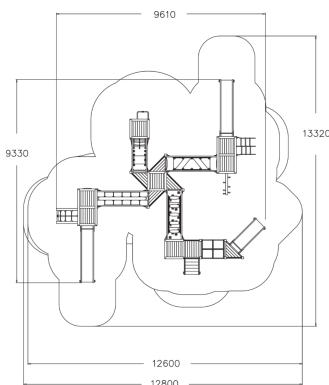

-  Bridges
4
-  Climbing
4
-  Play panels
1
-  Roofs
6
-  Slides
3
-  Towers
6

This is a large and diverse playground set that is bound to inspire all children. A lower (870 mm) and a higher (1,470 mm) tower make it exciting, and various different climbing elements work together to diversely develop the children's motor skills. The steps, tunnel and slide are suitable for safe sliding by the youngest ones. The taller tower can also be accessed by a rung net, curved climbing wall with rope, climbing frame with rungs or curved ladder and the exhilarating descent at high speed is via the slide or a fireman's pole. There is a fun board bridge and rung bridge for safe passage between the towers. Beneath the tower equipment there are labyrinth and roulette walls as well as 6 seats for having a rest when necessary.

User age	1+
Number of users	51
Product length, mm	9610
Product width, mm	9330
Product height, mm	3820
Impact area, m ²	104.3
Falling space, m ²	108
Height required, mm	3860
Max. free fall height, mm	1970
Safety info	EN 1176-1, 3 TÜV
Installation time (for 1), H	44
Foundation options	deep_mounting surface_mounting
Wood	
Metal	
Colour of walls and HPL	
Ropes	