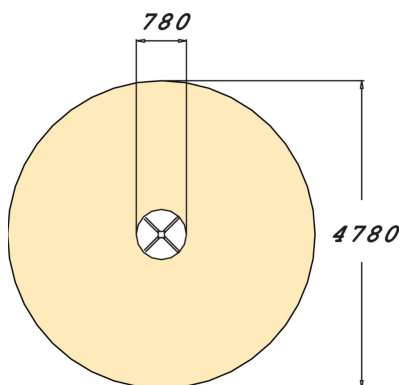

A carousel for four persons. The carousel houses a round plane at a height of 140mm, a supporting beam and four metal bars which children can grip for support. Whirling around in the carousel offers children a fun way of developing their sense of balance.

User age	2+
Number of users	4
Product length, mm	780
Product width, mm	780
Product height, mm	1030
Impact area, m ²	18
Falling space, m ²	18
Height required, mm	2140
Max. free fall height, mm	1000
Safety info	EN 1176-1, 5, (6):2008
Installation time (for 1), H	3
Foundation options	deep_mounting
Wood	<input checked="" type="checkbox"/>
Metal	<input type="checkbox"/>