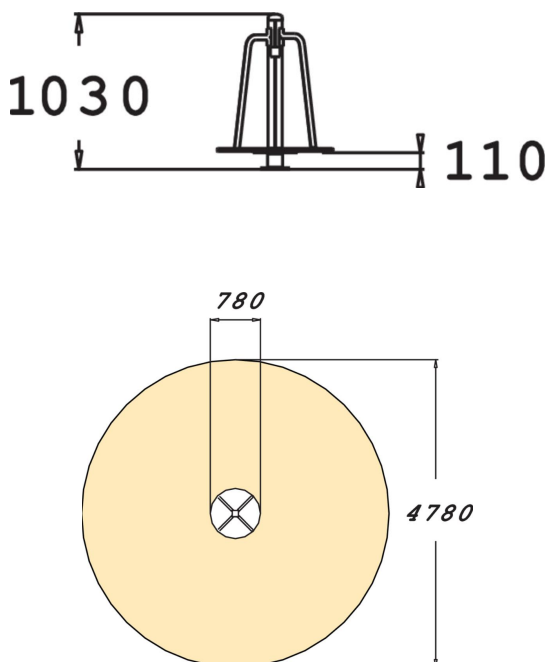

A carousel for four persons. The carousel houses a round plane at a height of 140mm, a supporting beam and four metal bars which children can grip for support. Whirling around in the carousel offers children a fun way of developing their sense of balance.

User age	2+
Number of users	4
Product length, mm	780
Product width, mm	780
Product height, mm	1030
Impact area, m ²	18
Falling space, m ²	18
Height required, mm	2140
Max. free fall height, mm	1000
Safety info	EN 1176-1, 5, (6):2008
Installation time (for 1), H	3
Foundation options	deep_mounting
Wood	<input checked="" type="checkbox"/>
Metal	<input type="checkbox"/>