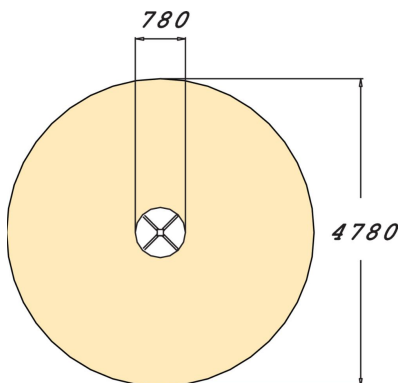

A carousel for four persons. The carousel houses a round plane at a height of 140mm, a supporting beam and four metal bars which children can grip for support. Whirling around in the carousel offers children a fun way of developing their sense of balance.

User age	2+
Number of users	4
Product length, mm	780
Product width, mm	780
Product height, mm	1030
Impact area, m ²	18
Falling space, m ²	18
Height required, mm	2140
Max. free fall height, mm	1000
Safety info	EN 1176-1, 5, (6):2008
Installation time (for 1), H	3
Foundation options	Deep mounting
Wood	<input checked="" type="checkbox"/>
Metal	<input type="checkbox"/>