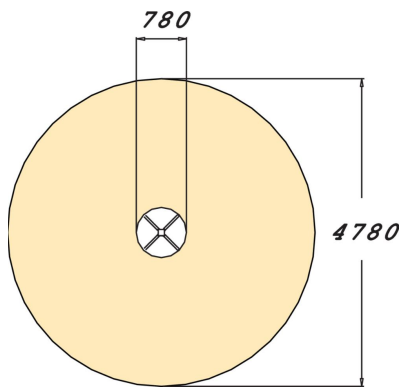

137033M
Carousel

A carousel for four persons. The carousel houses a round plane at a height of 140mm, a supporting beam and four metal bars which children can grip for support. Whirling around in the carousel offers children a fun way of developing their sense of balance.

User age	2+
Number of users	4
Product length, mm	780
Product width, mm	780
Product height, mm	1030
Impact area, m ²	18
Falling space, m ²	18
Height required, mm	2140
Max. free fall height, mm	1000
Safety info	EN 1176-1, 5 TÜV
Installation time (for 1), H	3
Foundation options	deep_mounting surface_mounting
Wood	
Metal	