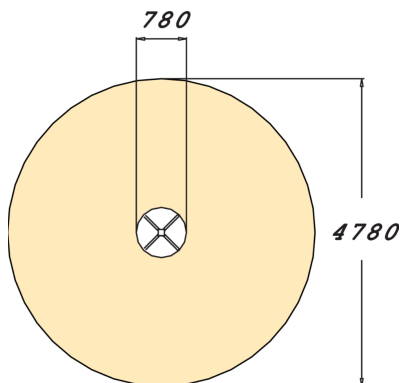

A carousel for four persons. The carousel houses a round plane at a height of 140mm, a supporting beam and four metal bars which children can grip for support. Whirling around in the carousel offers children a fun way of developing their sense of balance.

User age	2+
Number of users	4
Product length, mm	780
Product width, mm	780
Product height, mm	1030
Impact area, m ²	18
Falling space, m ²	18
Height required, mm	2140
Max. free fall height, mm	1000
Safety info	EN 1176-1, 5 TÜV
Installation time (for 1), H	3
Foundation options	deep_mounting surface_mounting
Wood	
Metal	