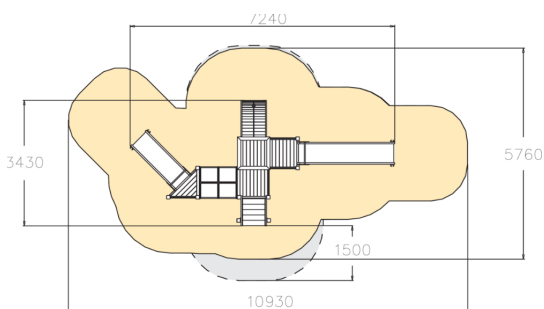

-  Climbing
1
-  Roofs
1
-  Slides
2
-  Towers
3

This is an exciting piece of playground equipment that will keep children happy for years. It is suitable for kids of different ages thanks to its two towers (+870 and +1470 mm). The steps tunnel and slide are suitable for safe sliding by the youngest ones. Older kids can safely climb to the higher tower (+1470 mm), using the curved climbing wall with a rope, and the exhilarating descent at high speed is via slide.

User age	1+
Number of users	10
Product length, mm	7240
Product width, mm	3430
Product height, mm	3320
Impact area, m ²	42.3
Falling space, m ²	44.6
Height required, mm	3360
Max. free fall height, mm	1470
Safety info	EN 1176-1, 3 TÜV
Installation time (for 1), H	16
Foundation options	deep_mounting surface_mounting
Wood	
Metal	
Colour of walls and HPL	
Ropes	