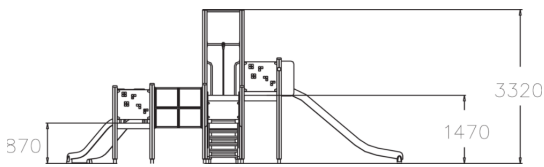

-  Climbing
1
-  Roofs
1
-  Slides
2
-  Towers
3

This is an exciting piece of playground equipment that will keep children happy for years. It is suitable for kids of different ages thanks to its two towers (+870 and +1470 mm). The steps tunnel and slide are suitable for safe sliding by the youngest ones. Older kids can safely climb to the higher tower (+1470 mm), using the curved climbing wall with a rope, and the exhilarating descent at high speed is via slide.

User age	1+
Number of users	10
Product length, mm	7240
Product width, mm	3430
Product height, mm	3320
Impact area, m ²	42.3
Falling space, m ²	44.6
Height required, mm	3360
Max. free fall height, mm	1470
Safety info	EN 1176-1, 3 TÜV
Installation time (for 1), H	16
Foundation options	deep_mounting surface_mounting
Wood	
Metal	
Colour of walls and HPL	
Ropes	