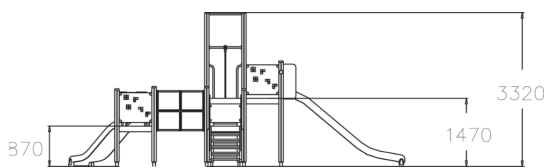

-  Climbing
1
-  Roofs
1
-  Slides
2
-  Towers
3

This is an exciting piece of playground equipment that will keep children happy for years. It is suitable for kids of different ages thanks to its two towers (+870 and +1470 mm). The steps tunnel and slide are suitable for safe sliding by the youngest ones. Older kids can safely climb to the higher tower (+1470 mm), using the curved climbing wall with a rope, and the exhilarating descent at high speed is via slide.

User age	1+
Number of users	10
Product length, mm	7240
Product width, mm	3430
Product height, mm	3320
Impact area, m ²	42.3
Falling space, m ²	44.6
Height required, mm	3360
Max. free fall height, mm	1470
Safety info	EN 1176-1, 3 TÜV
Installation time (for 1), H	16
Foundation options	deep_mounting surface_mounting
Wood	
Metal	
Colour of walls and HPL	
Ropes	