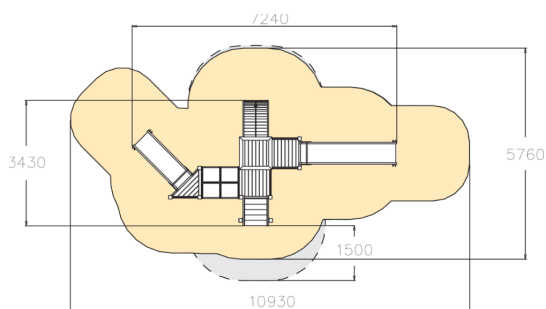

-  Climbing
1
-  Roofs
1
-  Slides
2
-  Towers
3

This is an exciting piece of playground equipment that will keep children happy for years. It is suitable for kids of different ages thanks to its two towers (+870 and +1470 mm). The steps tunnel and slide are suitable for safe sliding by the youngest ones. Older kids can safely climb to the higher tower (+1470 mm), using the curved climbing wall with a rope, and the exhilarating descent at high speed is via slide.

User age	1+
Number of users	10
Product length, mm	7240
Product width, mm	3430
Product height, mm	3320
Impact area, m ²	42.3
Falling space, m ²	44.6
Height required, mm	3360
Max. free fall height, mm	1470
Safety info	EN 1176-1, 3 TÜV
Installation time (for 1), H	16
Foundation options	deep_mounting surface_mounting
Wood	
Metal	
Colour of walls and HPL	
Ropes	