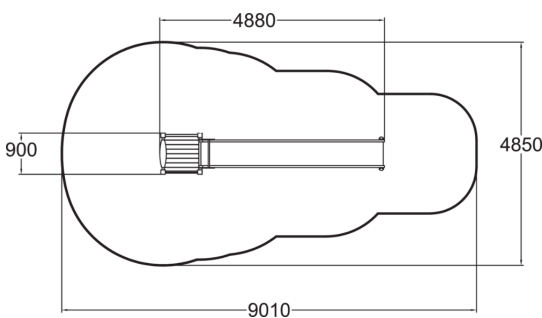

The Embankment Slide is suitable for children aged 2+ and above, with a safe maximum fall height of 1000 mm. Perfect for kindergartens, schoolyards, and public parks, this product encourages confidence and coordination in a playful environment.

User age	2+
Number of users	8
Product length, mm	4880
Product width, mm	900
Product height, mm	2790
Impact area, m ²	32.2
Falling space, m ²	32.2
Height required, mm	3870
Max. free fall height, mm	1000
Safety info	EN 1176-1, 3 TÜV
Installation time (for 1), H	6
Foundation options	deep_mounting surface_mounting
Wood	
Metal	
Colour of walls and HPL	