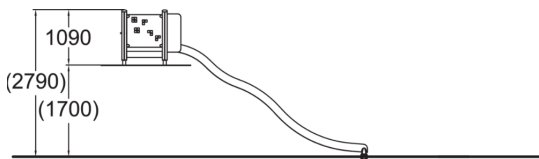

The Embankment Slide is suitable for children aged 2+ and above, with a safe maximum fall height of 1000 mm. Perfect for kindergartens, schoolyards, and public parks, this product encourages confidence and coordination in a playful environment.

User age	2+
Number of users	8
Product length, mm	4880
Product width, mm	900
Product height, mm	2790
Impact area, m ²	32.2
Falling space, m ²	32.2
Height required, mm	3870
Max. free fall height, mm	1000
Safety info	EN 1176-1, 3 TÜV
Installation time (for 1), H	6
Foundation options	deep_mounting surface_mounting
Wood	
Metal	
Colour of walls and HPL	