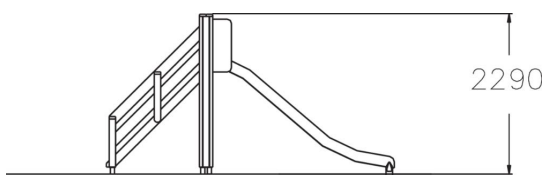

137019M

Slide with stairs

Slide at 1470 mm level. The stairs allow an easier access to the top of the slide. Choose the type of slide and the colours of posts and high pressure laminate parts to fit your park perfectly!

User age	2+
Number of users	6
Product length, mm	4150
Product width, mm	900
Product height, mm	2290
Impact area, m ²	22
Falling space, m ²	24.2
Height required, mm	2990
Max. free fall height, mm	1470
Safety info	EN 1176-1, 3 TÜV
Installation time (for 1), H	5
Foundation options	deep_mounting surface_mounting
Wood	 
Metal	
Colour of walls and HPL	