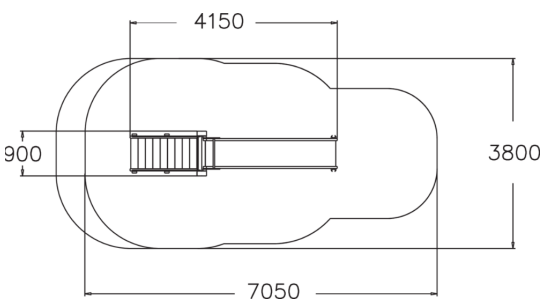

# Slide with stairs

Slide at 1470 mm level. The stairs allow an easier access to the top of the slide. Choose the type of slide and the colours of posts and high pressure laminate parts to fit your park perfectly!

User age	2+
Number of users	6
Product length, mm	4150
Product width, mm	900
Product height, mm	2290
Impact area, m <sup>2</sup>	22
Falling space, m <sup>2</sup>	24.2
Height required, mm	2990
Max. free fall height, mm	1470
Safety info	EN 1176-1, 3 TÜV
Installation time (for 1), H	5
Foundation options	deep_mounting surface_mounting
Wood	
Metal	
Colour of walls and HPL	