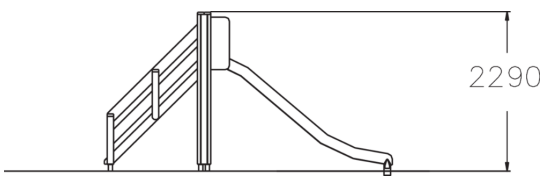

137019M

Slide with stairs

Slide at 1470 mm level. The stairs allow an easier access to the top of the slide. Choose the type of slide and the colours of posts and high pressure laminate parts to fit your park perfectly!

User age	2+
Number of users	6
Product length, mm	4150
Product width, mm	900
Product height, mm	2290
Impact area, m ²	22
Falling space, m ²	24.2
Height required, mm	2990
Max. free fall height, mm	1470
Safety info	EN 1176-1, 3 TÜV
Installation time (for 1), H	5
Foundation options	deep_mounting surface_mounting
Wood	
Metal	
Colour of walls and HPL	