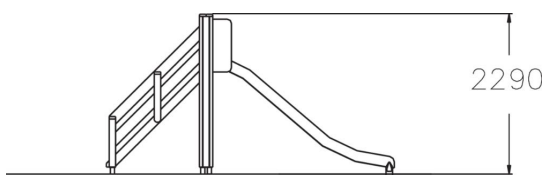

137019M

Slide with stairs

Slide at 1470 mm level. The stairs allow an easier access to the top of the slide. Choose the type of slide and the colours of posts and high pressure laminate parts to fit your park perfectly!

User age	2+
Number of users	6
Product length, mm	4150
Product width, mm	900
Product height, mm	2290
Impact area, m ²	22
Falling space, m ²	24.2
Height required, mm	2990
Max. free fall height, mm	1470
Safety info	EN 1176-1, 3 TÜV
Installation time (for 1), H	5
Foundation options	deep_mounting surface_mounting