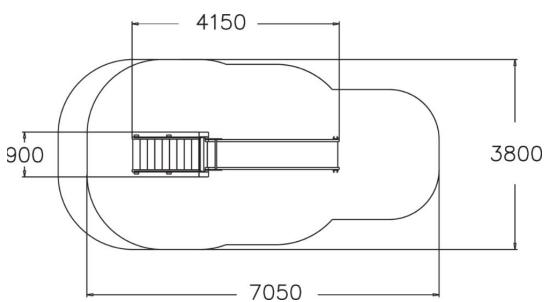

137019M

Slide with stairs

Slide at 1470 mm level. The stairs allow an easier access to the top of the slide. Choose the type of slide and the colours of posts and high pressure laminate parts to fit your park perfectly!

User age	2+
Number of users	6
Product length, mm	4150
Product width, mm	900
Product height, mm	2290
Impact area, m ²	22
Falling space, m ²	24.2
Height required, mm	2990
Max. free fall height, mm	1470
Safety info	EN 1176-1, 3 TÜV
Installation time (for 1), H	5
Foundation options	deep_mounting surface_mounting
Wood	 
Metal	
Colour of walls and HPL	