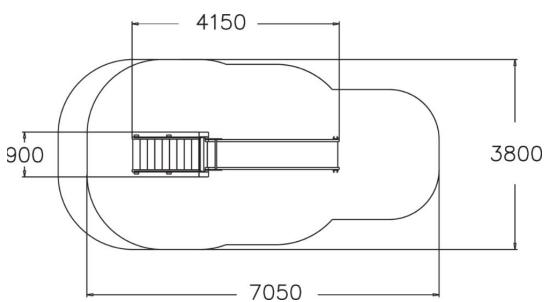

137019M

Slide with stairs

Slide at 1470 mm level. The stairs allow an easier access to the top of the slide. Choose the type of slide and the colours of posts and high pressure laminate parts to fit your park perfectly!

User age	2+
Number of users	6
Product length, mm	4150
Product width, mm	900
Product height, mm	2290
Impact area, m ²	22
Falling space, m ²	24.2
Height required, mm	2990
Max. free fall height, mm	1470
Safety info	EN 1176-1, 3 TÜV
Installation time (for 1), H	5
Foundation options	deep_mounting surface_mounting