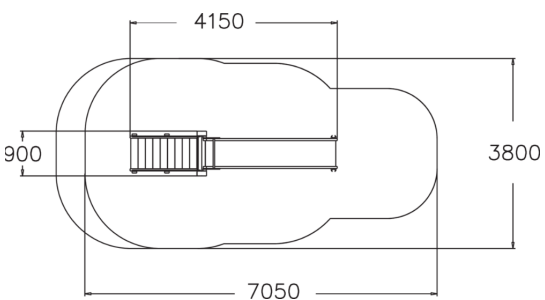

137019M

Slide with stairs

Slide at 1470 mm level. The stairs allow an easier access to the top of the slide. Choose the type of slide and the colours of posts and high pressure laminate parts to fit your park perfectly!

User age	2+
Number of users	6
Product length, mm	4150
Product width, mm	900
Product height, mm	2290
Impact area, m ²	22
Falling space, m ²	24.2
Height required, mm	2990
Max. free fall height, mm	1470
Safety info	EN 1176-1, 3 TÜV
Installation time (for 1), H	5
Foundation options	deep_mounting surface_mounting
Wood	
Metal	
Colour of walls and HPL	